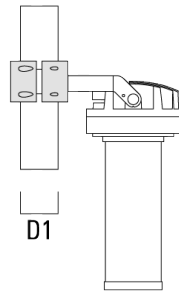

TA3 Mounting bracket, triple (Ø 89 x 200)	147-0025	±90°	650	89 x 200	17.90	89 x 200
---	----------	------	-----	----------	-------	----------

FLC230 LED [FP]

Description	Part ID	A	C1	D x L1	Weight (kg)	D x S
TA3 Mounting bracket, triple (Ø 108 x 200)	147-0098	±90°	650	108 x 200	24.20	108 x 200

TA4 Mounting bracket, quad (Ø 89 x 200)	147-0099	±90°	650	89 x 200	20.80	89 x 200
---	----------	------	-----	----------	-------	----------

FLC230 LED [FP]

Description	Part ID	A	C1	D × L1	Weight (kg)	D × S
TA4 Mounting bracket, quad (Ø 108 x 200)	147-0100	±90°	650	108 x 200	24.20	108 x 200

Pole clamp TS

Description	Part ID	D1	Weight (kg)	D
TS1-2/M12 Pole clamp, single (Ø 102-114)	147-0526	102-114	1.50	102-114

FLC230 LED [FP]

Description	Part ID	D1	Weight (kg)	D
TS1-2/M12 Pole clamp, single (Ø 114-133)	147-0544	114-133	1.70	114-133

TS2-2/M12 Pole clamp, double (Ø 102-114)	147-0527	102-114	1.50	102-114
--	----------	---------	------	---------

FLC230 LED [FP]

Description	Part ID	D1	Weight (kg)	D
TS2-2/M12 Pole clamp, double (Ø 76-89)	147-0545	76-89	1.40	76-89