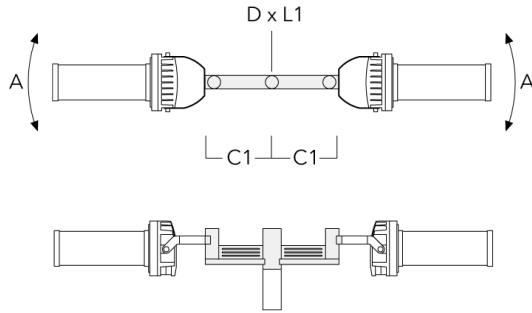

Floodlight mounting bracket TA

Description	Part ID	A	C1	D x L1	Weight (kg)	D x S
TA1 Mounting bracket, single* (Ø 76 x 200)	147-0023		130	76 x 200	1.90	76 x 200

FLC230 LED [FP]

Description	Part ID	A	C1	D × L1	Weight (kg)	D × S
TA1 Mounting bracket, single (Ø 108 x 200)	147-0096		130	108 x 200	7.50	108 x 200

TA2 Mounting bracket, double* (Ø 76 x 200)	147-0024		130	76 x 200	1.90	76 x 200
--	----------	--	-----	----------	------	----------

FLC230 LED [FP]

Description	Part ID	A	C1	D x L1	Weight (kg)	D x S
TA2 Mounting bracket, double (Ø 108 x 200)	147-0097		130	108 x 200	7.50	108 x 200

TA2-L Mounting bracket, double (Ø 108 x 200)	147-0148	±90°	420	108 x 200	20.20	108 x 200
--	----------	------	-----	-----------	-------	-----------

FLC230 LED [FP]

Description	Part ID	A	C1	D x L1	Weight (kg)	D x S
TA2-L Mounting bracket, double (Ø 76 x 200)	147-0105	±90°	420	76 x 200	16.10	76 x 200