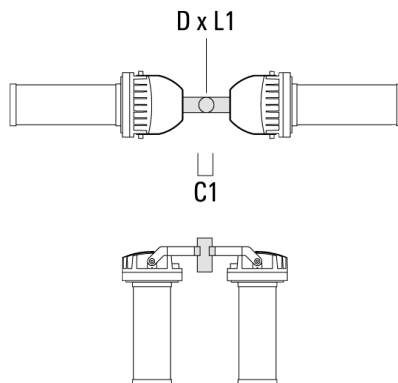

info@we-ef.com - <https://we-ef.com>

Subject to technical changes and errors. - Generated on 23/10/2024

Mounting Accessories

Short post EM

Description	Part ID	D1	D2	H1	M1	Weight (kg)
EM1-M16	270-9038	160	130	200	9	2

Floodlight mounting bracket TA

Description	Part ID	A	C1	D x L1	Weight (kg)	D x S
TA1 Mounting bracket, single* (Ø 76 x 200)	147-0023		130	76 x 200	1.90	76 x 200

FLC230 LED [FP]

Description	Part ID	A	C1	D × L1	Weight (kg)	D × S
TA1 Mounting bracket, single (Ø 108 x 200)	147-0096		130	108 x 200	7.50	108 x 200

TA2 Mounting bracket, double* (Ø 76 x 200)	147-0024		130	76 x 200	1.90	76 x 200
--	----------	--	-----	----------	------	----------

FLC230 LED [FP]

Description	Part ID	A	C1	D x L1	Weight (kg)	D x S
TA2 Mounting bracket, double (Ø 108 x 200)	147-0097		130	108 x 200	7.50	108 x 200

TA2-L Mounting bracket, double (Ø 108 x 200)	147-0148	±90°	420	108 x 200	20.20	108 x 200
--	----------	------	-----	-----------	-------	-----------

FLC230 LED [FP]

Description	Part ID	A	C1	D x L1	Weight (kg)	D x S
TA2-L Mounting bracket, double (Ø 76 x 200)	147-0105	±90°	420	76 x 200	16.10	76 x 200