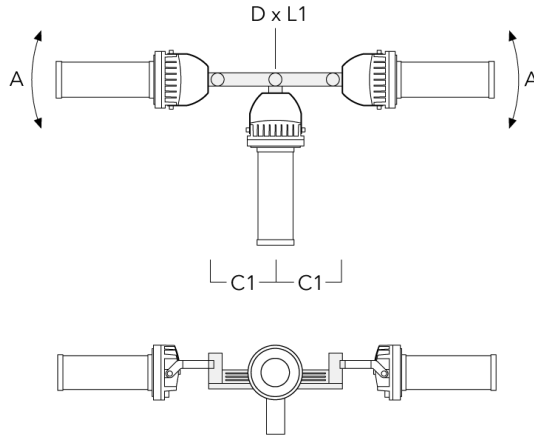

TA2 Mounting bracket, double* (Ø 76 x 200)	147-0024		130	76 x 200	1.90	76 x 200
--	----------	--	-----	----------	------	----------

FLC230 LED [FP]

Description	Part ID	A	C1	D x L1	Weight (kg)	D x S
TA2 Mounting bracket, double (Ø 108 x 200)	147-0097		130	108 x 200	7.50	108 x 200

TA2-L Mounting bracket, double (Ø 108 x 200)	147-0148	±90°	420	108 x 200	20.20	108 x 200
--	----------	------	-----	-----------	-------	-----------

FLC230 LED [FP]

Description	Part ID	A	C1	D x L1	Weight (kg)	D x S
TA2-L Mounting bracket, double (Ø 76 x 200)	147-0105	±90°	420	76 x 200	16.10	76 x 200

TA3 Mounting bracket, triple (Ø 89 x 200)	147-0025	±90°	650	89 x 200	17.90	89 x 200
---	----------	------	-----	----------	-------	----------

FLC230 LED [FP]

Description	Part ID	A	C1	D x L1	Weight (kg)	D x S
TA3 Mounting bracket, triple (Ø 108 x 200)	147-0098	±90°	650	108 x 200	24.20	108 x 200

Pole clamp TS

Description	Part ID	D1	Weight (kg)	D
TS1-2/M12 Pole clamp, single (Ø 102-114)	147-0526	102-114	1.50	102-114

FLC230 LED [FP]

Description	Part ID	D1	Weight (kg)	D
TS1-2/M12 Pole clamp, single (Ø 114-133)	147-0544	114-133	1.70	114-133