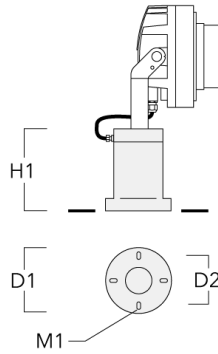

Floodlight mounting bracket TA

Description	Part ID	A	C1	D x L1	Weight (kg)	D x S
TA1 Mounting bracket, single* (Ø 76 x 200)	147-0023		130	76 x 200	1.90	76 x 200

FLC230 LED [FP]

Description	Part ID	A	C1	D × L1	Weight (kg)	D × S
TA1 Mounting bracket, single (Ø 108 x 200)	147-0096		130	108 x 200	7.50	108 x 200