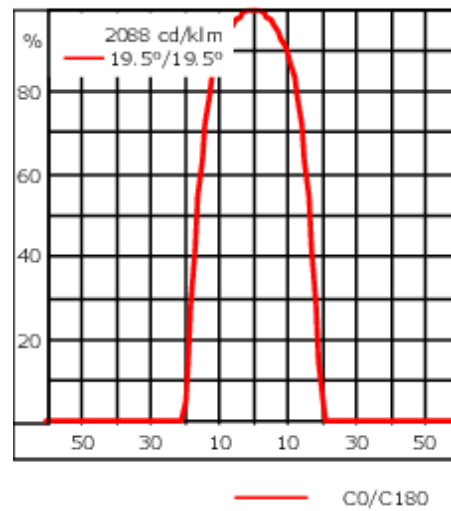

Optional 2200 K version up to max. 1050mA available. To be specified at time of ordering.

Weight	10.80 kg
Light distribution	symmetric Framing-Projector [FP] - max aperture angle
Light source	LED-FT-36W / 850 mA - 4000 K
CRI	80
Power supply	EC
LEDs	1
Rated input power	39 W
Rated lumens (lm)	
LED Lumen	2790.1
Total Lumen	2790.1
Ta	25
Nominal Lumen (lm)	
LED Lumen	5450
Total Lumen	5450
Tc	25