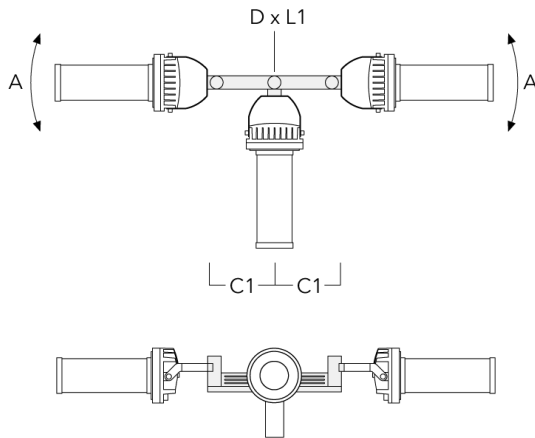

TA2 Mounting bracket, double* (Ø 76 x 200)	147-0024		130	76 x 200	1.90	76 x 200
--	----------	--	-----	----------	------	----------

FLC230 LED [FP]

Description	Part ID	A	C1	D x L1	Weight (kg)	D x S
TA2 Mounting bracket, double (Ø 108 x 200)	147-0097		130	108 x 200	7.50	108 x 200

TA2-L Mounting bracket, double (Ø 108 x 200)	147-0148	±90°	420	108 x 200	20.20	108 x 200
--	----------	------	-----	-----------	-------	-----------

FLC230 LED [FP]

Description	Part ID	A	C1	D x L1	Weight (kg)	D x S
TA2-L Mounting bracket, double (Ø 76 x 200)	147-0105	±90°	420	76 x 200	16.10	76 x 200

TA3 Mounting bracket, triple (Ø 89 x 200)	147-0025	±90°	650	89 x 200	17.90	89 x 200
---	----------	------	-----	----------	-------	----------

FLC230 LED [FP]

Description	Part ID	A	C1	D x L1	Weight (kg)	D x S
TA3 Mounting bracket, triple (Ø 108 x 200)	147-0098	±90°	650	108 x 200	24.20	108 x 200

Pole clamp TS

Description	Part ID	D1	Weight (kg)	D
TS1-2/M12 Pole clamp, single (Ø 102-114)	147-0526	102-114	1.50	102-114

FLC230 LED [FP]

Description	Part ID	D1	Weight (kg)	D
TS1-2/M12 Pole clamp, single (Ø 114-133)	147-0544	114-133	1.70	114-133