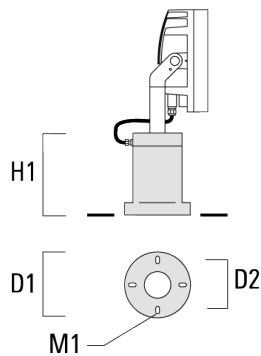

FLC230 LED COLOR CHANGING ZOOM SPOT PROJECTOR

Description	Part ID	D1	D × L1	Weight (lb)	D
KF16-108/M16 Spigot Cap (Ø 4.25")	300-0735	4.25	4.25 x 3	4.4 lbs	108

Short post EM

Description	Part ID	D1	D2	H1	M1	Weight (lb)
EM1-M16 AL	270-0001	6.3"	5.12"	8"	0.35"	4.85 lbs