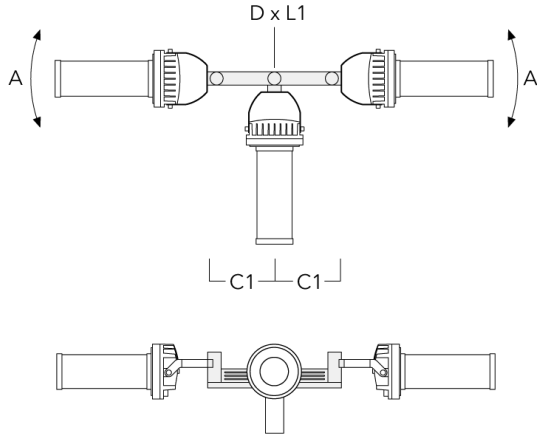

Subject to technical changes and errors. - Generated on 11/23/2024

FLC230 LED COLOR CHANGING ZOOM SPOT PROJECTOR

Description	Part ID	A	C1	D x L1	L	Weight (lb)	D x S
TA2-L Mounting bracket, double (Ø 4.25 x 8)	147-0148	±90°	16.54	4.25 x 8	4.25	44.53	108 x 200

TA2-L Mounting bracket, double (Ø 3 x 8)	147-0105	±90°	16.54	3 x 8	2.99	35.49	76 x 200
--	----------	------	-------	-------	------	-------	----------

WE-EF LIGHTING USA, LLC

410-D Keystone Drive, 15086 Warrendale, PA 15086 - Phone: +1 724 742 0030
 customersupport.usa@we-ef.com - <https://we-ef.com/us>
 Subject to technical changes and errors. - Generated on 11/23/2024

FLC230 LED COLOR CHANGING ZOOM SPOT PROJECTOR

Description	Part ID	A	C1	D x L1	L	Weight (lb)	D x S
TA3 Mounting bracket, triple (Ø 3.50 x 8)	147-0025	±90°	25.59	3.50 x 8	3.5	39.46	89 x 200

TA3 Mounting bracket, triple (Ø 4.25 x 8)	147-0098	±90°	25.59"	4.25 x 8		53.35 lbs	108 x 200
---	----------	------	--------	----------	--	-----------	-----------