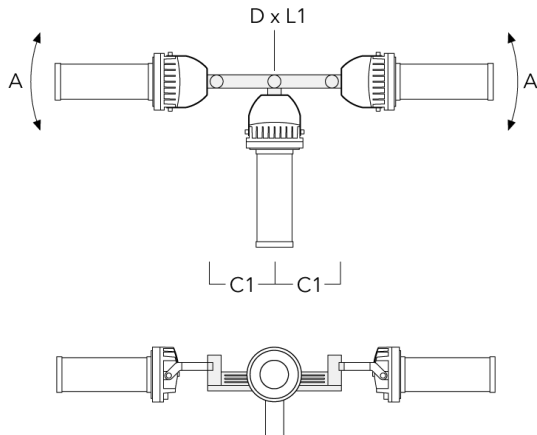

Subject to technical changes and errors. - Generated on 11/23/2024

FLC230 LED COLOR CHANGING ZOOM SPOT PROJECTOR

Description	Part ID	A	C1	D x L1	L	Weight (lb)	D x S
TA2-L Mounting bracket, double (Ø 4.25 x 8)	147-0148	±90°	16.54	4.25 x 8	4.25	44.53	108 x 200

TA2-L Mounting bracket, double (Ø 3 x 8)	147-0105	±90°	16.54	3 x 8	2.99	35.49	76 x 200
--	----------	------	-------	-------	------	-------	----------

WE-EF LIGHTING USA, LLC

410-D Keystone Drive, 15086 Warrendale, PA 15086 - Phone: +1 724 742 0030
 customersupport.usa@we-ef.com - <https://we-ef.com/us>
 Subject to technical changes and errors. - Generated on 11/23/2024

FLC230 LED COLOR CHANGING ZOOM SPOT PROJECTOR

Description	Part ID	A	C1	D x L1	L	Weight (lb)	D x S
TA3 Mounting bracket, triple (Ø 3.50 x 8)	147-0025	±90°	25.59	3.50 x 8	3.5	39.46	89 x 200

TA3 Mounting bracket, triple (Ø 4.25 x 8)	147-0098	±90°	25.59"	4.25 x 8		53.35 lbs	108 x 200
---	----------	------	--------	----------	--	-----------	-----------