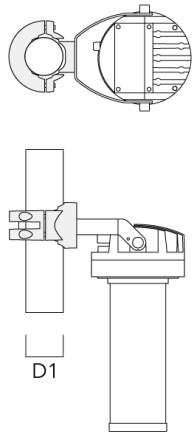

FLC230 LED COLOR CHANGING ZOOM SPOT PROJECTOR

Description	Part ID	D1	D × L1	Weight (lb)	D
KF16-108/M16 Spigot Cap (Ø 4.25")	300-0735	4.25	4.25 x 3	4.4 lbs	108

Short post EM

Description	Part ID	D1	D2	H1	M1	Weight (lb)
EM1-M16 AL	270-0001	6.3"	5.12"	8"	0.35"	4.85 lbs

FLC230 LED COLOR CHANGING ZOOM SPOT PROJECTOR

Pole clamp PC

Description	Part ID	D1	Weight (lb)
PC1 76-89/60 Pole clamp, single (Ø 3"-3.5")	139-2702	3.0-3.50	2.20

PC2 76-89/60 Pole clamp, double (Ø 3"-3.5")	139-2703	3.0-3.50	2.20
---	----------	----------	------