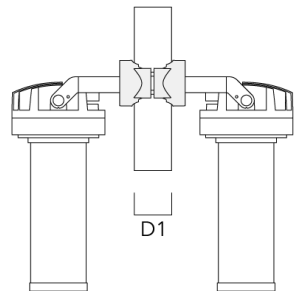

FLC230 LED COLOR CHANGING ZOOM SPOT PROJECTOR

Pole clamp PC

Description	Part ID	D1	Weight (lb)
PC1 76-89/60 Pole clamp, single (Ø 3"-3.5")	139-2702	3.0-3.50	2.20

PC2 76-89/60 Pole clamp, double (Ø 3"-3.5")	139-2703	3.0-3.50	2.20
---	----------	----------	------

FLC230 LED COLOR CHANGING ZOOM SPOT PROJECTOR

Description	Part ID	D1	Weight (lb)
PC1 82-109/60 Pole camp, single (Ø 3.25"-4.3")	139-2704	3.20-4.30	2.40

PC2 82-109/60 Pole clamp, double (Ø 3.25"-4.25")	139-2705	3.20-4.30	2.40
--	----------	-----------	------