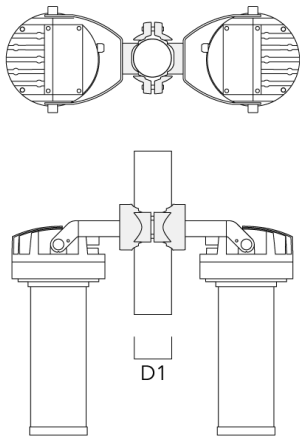

FLC230 LED COLOR CHANGING ZOOM SPOT PROJECTOR

Description	Part ID	D1	Weight (lb)
PC1 82-109/60 Pole camp, single (Ø 3.25"-4.3")	139-2704	3.20-4.30	2.40

PC2 82-109/60 Pole clamp, double (Ø 3.25"-4.25")	139-2705	3.20-4.30	2.40
--	----------	-----------	------

FLC230 LED COLOR CHANGING ZOOM SPOT PROJECTOR

Description	Part ID	D1	Weight (lb)
PC1 102-114/60 Pole clamp, single (Ø 4"-4,5")	139-2706	4.0-4.50	2.65

PC2 102-114/60 Pole clamp, double (Ø 4"-4.5")	139-2707	4.0-4.50	2.65
--	----------	----------	------

FLC230 LED COLOR CHANGING ZOOM SPOT PROJECTOR

Description	Part ID	D1	Weight (lb)
PC1 114-133/60 Pole clamp, single (Ø 4.5"-5.25")	139-2708	4.5-5.25	3.10

PC2 114-133/60 Pole clamp, double (Ø 4.5"-5.25")	139-2709	4.5-5.25	3.10
---	----------	----------	------