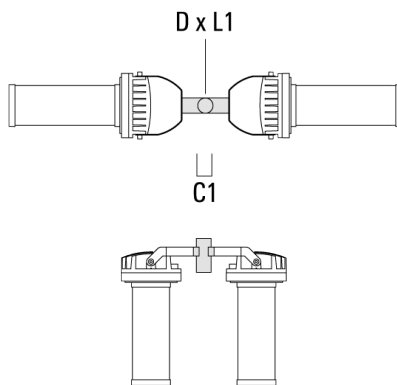

WE-EF LIGHTING USA, LLC

410-D Keystone Drive, 15086 Warrendale, PA 15086 - Phone: +1 724 742 0030
customersupport.usa@we-ef.com - <https://we-ef.com/us>

Subject to technical changes and errors. - Generated on 11/23/2024