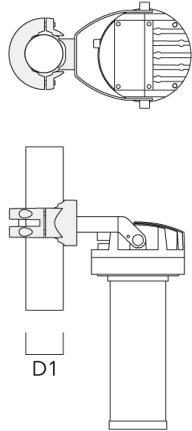

FLC230 LED COLOR CHANGING ZOOM SPOT PROJECTOR

Description	Part ID	D1	Weight (lb)
PC1 82-109/60 Pole camp, single (Ø 3.25"-4.3")	139-2704	3.20-4.30	2.40

PC2 82-109/60 Pole clamp, double (Ø 3.25"-4.25")	139-2705	3.20-4.30	2.40
--	----------	-----------	------

FLC230 LED COLOR CHANGING ZOOM SPOT PROJECTOR

Description	Part ID	D1	Weight (lb)
PC1 102-114/60 Pole clamp, single (Ø 4"-4,5")	139-2706	4.0-4.50	2.65

PC2 102-114/60 Pole clamp, double (Ø 4"-4.5")	139-2707	4.0-4.50	2.65
--	----------	----------	------

FLC230 LED COLOR CHANGING ZOOM SPOT PROJECTOR

Description	Part ID	D1	Weight (lb)
PC1 114-133/60 Pole clamp, single (Ø 4.5"-5.25")	139-2708	4.5-5.25	3.10

PC2 114-133/60 Pole clamp, double (Ø 4.5"-5.25")	139-2709	4.5-5.25	3.10
---	----------	----------	------