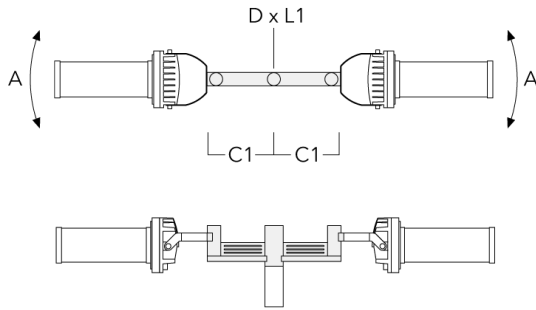

TA2 Mounting bracket, double (Ø 3 x 8)	147-0024		5.12	3 x 8	2.99	4.19	76 x 200
--	----------	--	------	-------	------	------	----------

WE-EF LIGHTING USA, LLC

410-D Keystone Drive, 15086 Warrendale, PA 15086 - Phone: +1 724 742 0030
 customersupport.usa@we-ef.com - <https://we-ef.com/us>

Subject to technical changes and errors. - Generated on 11/23/2024

FLC230 LED COLOR CHANGING ZOOM SPOT PROJECTOR

Description	Part ID	A	C1	D x L1	L	Weight (lb)	D x S
TA2-L Mounting bracket, double (Ø 4.25 x 8)	147-0148	±90°	16.54	4.25 x 8	4.25	44.53	108 x 200