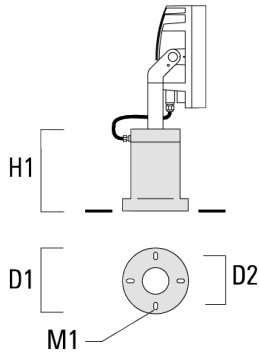

FLC230 LED COLOR CHANGING ZOOM SPOT PROJECTOR

Description	Part ID	D1	D × L1	Weight (lb)	D
KF16-108/M16 Spigot Cap (Ø 4.25")	300-0735	4.25	4.25 x 3	4.4 lbs	108

Short post EM

Description	Part ID	D1	D2	H1	M1	Weight (lb)
EM1-M16 AL	270-0001	6.3"	5.12"	8"	0.35"	4.85 lbs