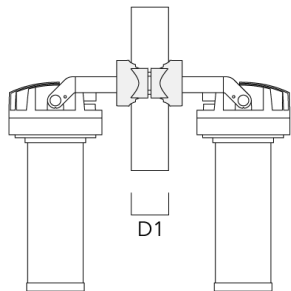

FLC230 LED COLOR CHANGING ZOOM SPOT PROJECTOR

Description	Part ID	D1	Weight (lb)
PC1 102-114/60 Pole clamp, single (Ø 4"-4,5")	139-2706	4.0-4.50	2.65

PC2 102-114/60 Pole clamp, double (Ø 4"-4.5")	139-2707	4.0-4.50	2.65
--	----------	----------	------

FLC230 LED COLOR CHANGING ZOOM SPOT PROJECTOR

Description	Part ID	D1	Weight (lb)
PC1 114-133/60 Pole clamp, single (Ø 4.5"-5.25")	139-2708	4.5-5.25	3.10

PC2 114-133/60 Pole clamp, double (Ø 4.5"-5.25")	139-2709	4.5-5.25	3.10
---	----------	----------	------