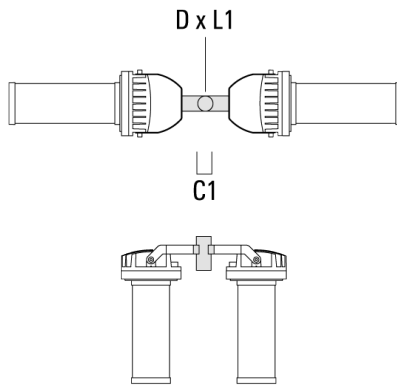

WE-EF LIGHTING USA, LLC

410-D Keystone Drive, 15086 Warrendale, PA 15086 - Phone: +1 724 742 0030
customersupport.usa@we-ef.com - <https://we-ef.com/us>

Subject to technical changes and errors. - Generated on 11/23/2024