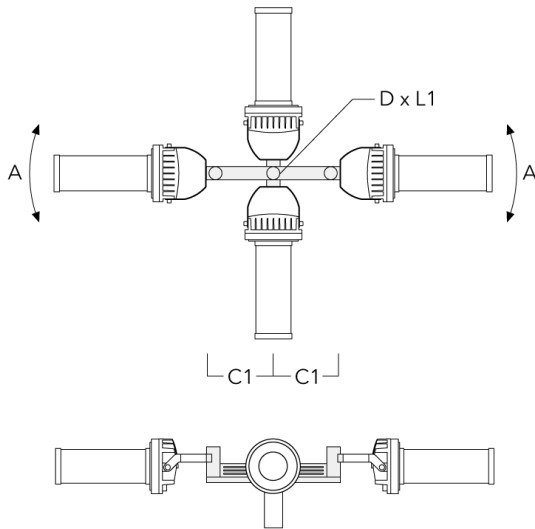

TA3 Mounting bracket, triple (Ø 4.25 x 8)	147-0098	±90°	25.59"	4.25 x 8		53.35 lbs	108 x 200
---	----------	------	--------	----------	--	-----------	-----------

WE-EF LIGHTING USA, LLC

410-D Keystone Drive, 15086 Warrendale, PA 15086 - Phone: +1 724 742 0030
 customersupport.usa@we-ef.com - <https://we-ef.com/us>
 Subject to technical changes and errors. - Generated on 11/23/2024

FLC230 LED COLOR CHANGING ZOOM SPOT PROJECTOR

Description	Part ID	A	C1	D x L1	L	Weight (lb)	D x S
TA4 Mounting bracket, quad (Ø 3.50 x 8)	147-0099	±90°	25.59	3.50 x 8		45.86 lbs	89 x 200

TA4 Mounting bracket, quad (Ø 4.25 x 8)	147-0100	±90°	650	4.25 x 8		53.00	108 x 200
---	----------	------	-----	----------	--	-------	-----------