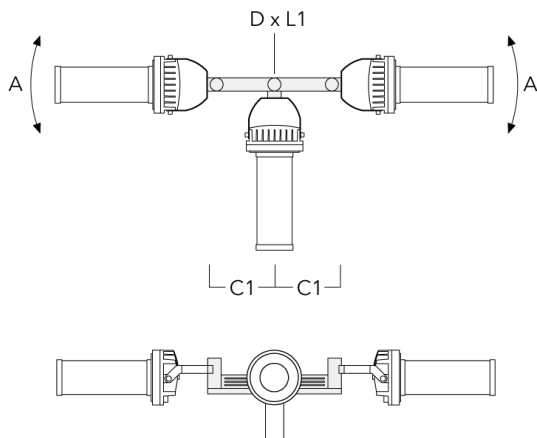

TA3 Mounting bracket, triple (Ø 4.25 x 8)	147-0098	±90°	25.59"	4.25 x 8		53.35 lbs	108 x 200