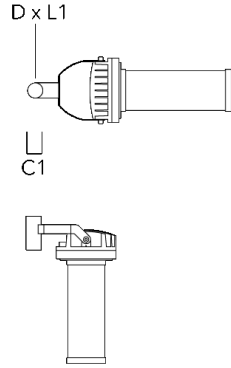

Subject to technical changes and errors. - Generated on 11/23/2024

FLC230 LED COLOR CHANGING ZOOM SPOT PROJECTOR

Mounting Accessories

Floodlight mounting bracket TA

Description	Part ID	A	C1	D × L1	L	Weight (lb)	D × S
TA1 Mounting bracket, single (Ø 4.25 x 8)	147-0096		5.12	4.25 x 8	4.25	16.53	108 x 200