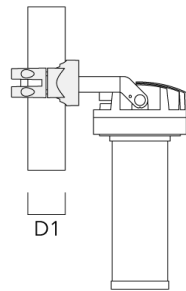

FLC230 LED COLOR CHANGING ZOOM SPOT PROJECTOR

Description	Part ID	D1	Weight (lb)
PC1 114-133/60 Pole clamp, single (Ø 4.5"-5.25")	139-2708	4.5-5.25	3.10

PC2 114-133/60 Pole clamp, double (Ø 4.5"-5.25")	139-2709	4.5-5.25	3.10