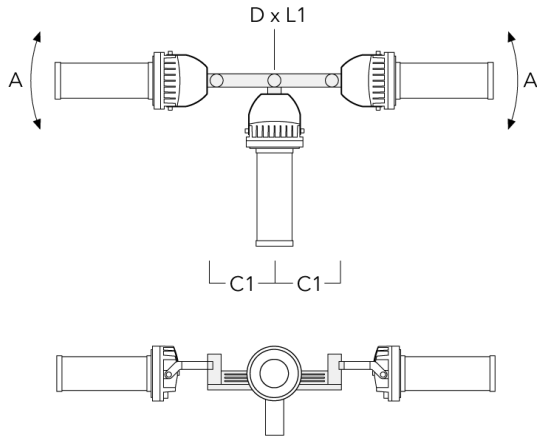

Subject to technical changes and errors. - Generated on 11/23/2024

FLC230 LED COLOR CHANGING ZOOM SPOT PROJECTOR

Description	Part ID	A	C1	D x L1	L	Weight (lb)	D x S
TA2-L Mounting bracket, double (Ø 4.25 x 8)	147-0148	±90°	16.54	4.25 x 8	4.25	44.53	108 x 200

TA2-L Mounting bracket, double (Ø 3 x 8)	147-0105	±90°	16.54	3 x 8	2.99	35.49	76 x 200
--	----------	------	-------	-------	------	-------	----------

FLC230 LED COLOR CHANGING ZOOM SPOT PROJECTOR

Description	Part ID	A	C1	D x L1	L	Weight (lb)	D x S
TA3 Mounting bracket, triple (Ø 3.50 x 8)	147-0025	±90°	25.59	3.50 x 8	3.5	39.46	89 x 200