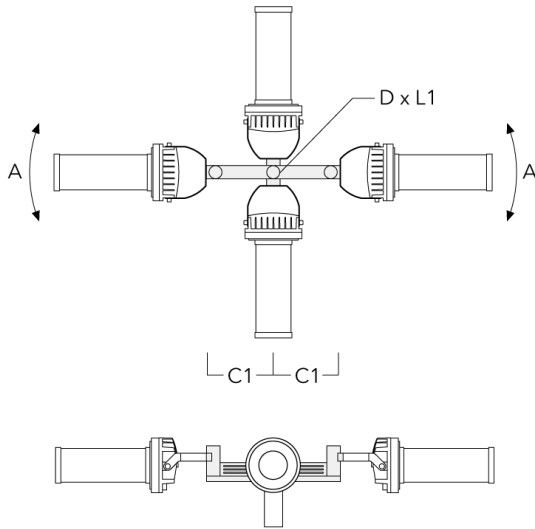

TA3 Mounting bracket, triple (Ø 4.25 x 8)	147-0098	±90°	25.59"	4.25 x 8		53.35 lbs	108 x 200
---	----------	------	--------	----------	--	-----------	-----------

WE-EF LIGHTING USA, LLC

410-D Keystone Drive, 15086 Warrendale, PA 15086 - Phone: +1 724 742 0030
 customersupport.usa@we-ef.com - <https://we-ef.com/us>
 Subject to technical changes and errors. - Generated on 11/23/2024

FLC230 LED COLOR CHANGING ZOOM SPOT PROJECTOR

Description	Part ID	A	C1	D x L1	L	Weight (lb)	D x S
TA4 Mounting bracket, quad (Ø 3.50 x 8)	147-0099	±90°	25.59	3.50 x 8		45.86 lbs	89 x 200

TA4 Mounting bracket, quad (Ø 4.25 x 8)	147-0100	±90°	650	4.25 x 8		53.00	108 x 200
---	----------	------	-----	----------	--	-------	-----------