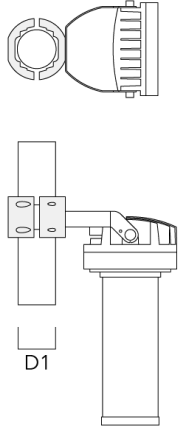

TA2-L Mounting bracket, double (Ø 3 x 8)	147-0105	±90°	16.54	3 x 8	2.99	35.49	76 x 200
--	----------	------	-------	-------	------	-------	----------

FLC230 LED COLOR CHANGING ZOOM SPOT PROJECTOR

Description	Part ID	A	C1	D x L1	L	Weight (lb)	D x S
TA3 Mounting bracket, triple (Ø 3.50 x 8)	147-0025	±90°	25.59	3.50 x 8	3.5	39.46	89 x 200

TA3 Mounting bracket, triple (Ø 4.25 x 8)	147-0098	±90°	25.59"	4.25 x 8		53.35 lbs	108 x 200
---	----------	------	--------	----------	--	-----------	-----------

WE-EF LIGHTING USA, LLC

410-D Keystone Drive, 15086 Warrendale, PA 15086 - Phone: +1 724 742 0030
 customersupport.usa@we-ef.com - <https://we-ef.com/us>
 Subject to technical changes and errors. - Generated on 11/23/2024

FLC230 LED COLOR CHANGING ZOOM SPOT PROJECTOR

Description	Part ID	A	C1	D x L1	L	Weight (lb)	D x S
TA4 Mounting bracket, quad (Ø 3.50 x 8)	147-0099	±90°	25.59	3.50 x 8		45.86 lbs	89 x 200

TA4 Mounting bracket, quad (Ø 4.25 x 8)	147-0100	±90°	650	4.25 x 8		53.00	108 x 200
---	----------	------	-----	----------	--	-------	-----------

FLC230 LED COLOR CHANGING ZOOM SPOT PROJECTOR

Pole clamp TS

Description	Part ID	D1	Weight(lb)	D
TS1-2/M12 Pole clamp, single (Ø 4.0"-4.5")	147-0526	4.0-4.50	3.53	102-114

TS1-2/M12 Pole clamp, single (Ø 4.5"-5.25")	147-0544	114-133	3.75	114-133
---	----------	---------	------	---------