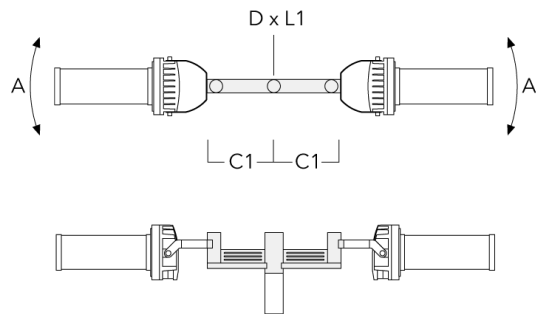

TA2-L Mounting bracket, double (Ø 3 x 8)	147-0105	±90°	16.54	3 x 8	2.99	35.49	76 x 200