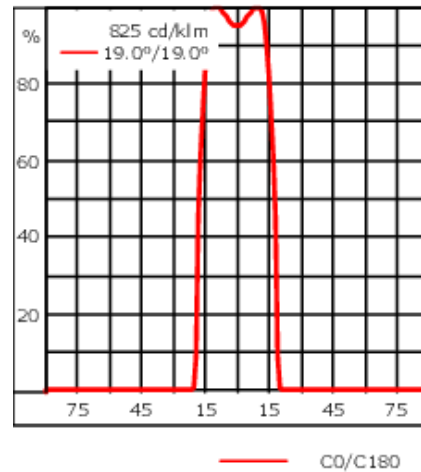

FLC230 LED COLOR CHANGING ZOOM SPOT PROJECTOR

Specifications

Material description

Body	Marine-grade, die-cast aluminium alloy
Lens	Safety glass lens
Colors	 RAL9004 Black RAL9007 Grey Metallic RAL9016 White RAL8019 Dark Bronze
Gasket	Silicone CCG® Controlled Compression Gasket
Fasteners	PCS Polymer Coated Stainless Steel Hardware
Ingress protection	IP66
Impact resistance	IK07
Corrosion resistance	5CE
Windage	1.073

Electrical description

Power supply	Integral [ECG] electronic driver 120V-277V.
Driver / Ballast	Integral EC electronic converter with DMX Interface
Power factor	> 0.9
Surge protection	Integral 10kV Surge Protector

WE-EF LIGHTING USA, LLC

410-D Keystone Drive, 15086 Warrendale, PA 15086 - Phone: +1 724 742 0030

customersupport.usa@we-ef.com - <https://we-ef.com/us>

Subject to technical changes and errors. - Generated on 11/23/2024