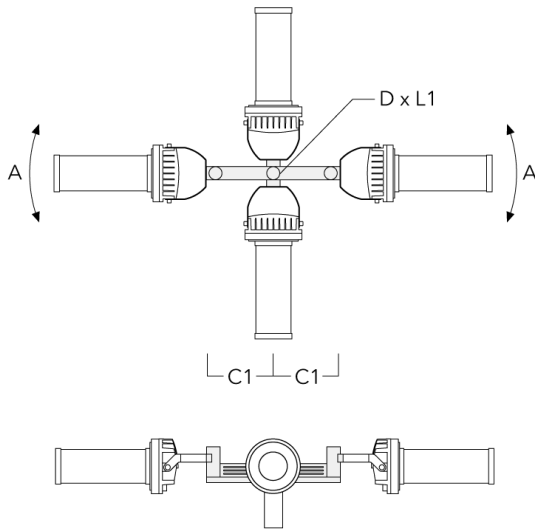

FLC230 LED COLOR CHANGING ZOOM SPOT PROJECTOR

Description	Part ID	A	C1	D x L1	L	Weight (lb)	D x S
TA3 Mounting bracket, triple (Ø 3.50 x 8)	147-0025	±90°	25.59	3.50 x 8	3.5	39.46	89 x 200

TA3 Mounting bracket, triple (Ø 4.25 x 8)	147-0098	±90°	25.59"	4.25 x 8		53.35 lbs	108 x 200
---	----------	------	--------	----------	--	-----------	-----------

FLC230 LED COLOR CHANGING ZOOM SPOT PROJECTOR

Description	Part ID	A	C1	D x L1	L	Weight (lb)	D x S
TA4 Mounting bracket, quad (Ø 3.50 x 8)	147-0099	±90°	25.59	3.50 x 8		45.86 lbs	89 x 200

TA4 Mounting bracket, quad (Ø 4.25 x 8)	147-0100	±90°	650	4.25 x 8		53.00	108 x 200
---	----------	------	-----	----------	--	-------	-----------