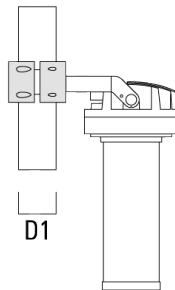

FLC230 LED COLOR CHANGING ZOOM SPOT PROJECTOR

Description	Part ID	A	C1	D x L1	L	Weight (lb)	D x S
TA4 Mounting bracket, quad (Ø 3.50 x 8)	147-0099	±90°	25.59	3.50 x 8		45.86 lbs	89 x 200

TA4 Mounting bracket, quad (Ø 4.25 x 8)	147-0100	±90°	650	4.25 x 8		53.00	108 x 200
---	----------	------	-----	----------	--	-------	-----------

FLC230 LED COLOR CHANGING ZOOM SPOT PROJECTOR

Pole clamp TS

Description	Part ID	D1	Weight(lb)	D
TS1-2/M12 Pole clamp, single (Ø 4.0"-4.5")	147-0526	4.0-4.50	3.53	102-114

TS1-2/M12 Pole clamp, single (Ø 4.5"-5.25")	147-0544	114-133	3.75	114-133
---	----------	---------	------	---------