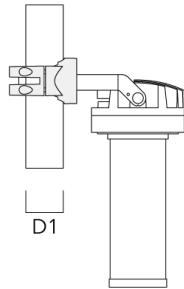

FLC230 LED COLOR CHANGING ZOOM SPOT PROJECTOR

Description	Part ID	D1	Weight (lb)
PC1 82-109/60 Pole camp, single (Ø 3.25"-4.3")	139-2704	3.20-4.30	2.40

PC2 82-109/60 Pole clamp, double (Ø 3.25"-4.25")	139-2705	3.20-4.30	2.40