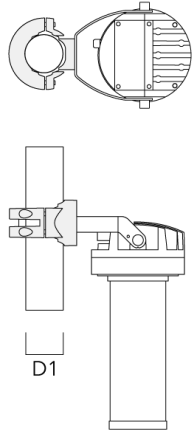

FLC230 LED COLOR CHANGING ZOOM SPOT PROJECTOR

Description	Part ID	D1	Weight (lb)
PC1 82-109/60 Pole camp, single (Ø 3.25"-4.3")	139-2704	3.20-4.30	2.40

PC2 82-109/60 Pole clamp, double (Ø 3.25"-4.25")	139-2705	3.20-4.30	2.40
--	----------	-----------	------

FLC230 LED COLOR CHANGING ZOOM SPOT PROJECTOR

Description	Part ID	D1	Weight (lb)
PC1 102-114/60 Pole clamp, single (Ø 4"-4,5")	139-2706	4.0-4.50	2.65

PC2 102-114/60 Pole clamp, double (Ø 4"-4.5")	139-2707	4.0-4.50	2.65
--	----------	----------	------