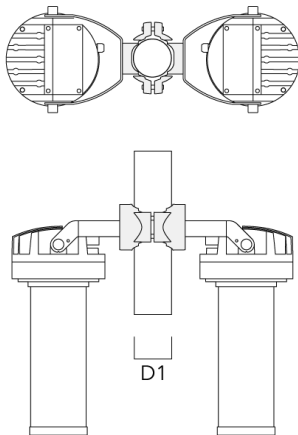

FLC230 LED COLOR CHANGING ZOOM SPOT PROJECTOR

Description	Part ID	D1	Weight (lb)
PC1 82-109/60 Pole camp, single (Ø 3.25"-4.3")	139-2704	3.20-4.30	2.40

PC2 82-109/60 Pole clamp, double (Ø 3.25"-4.25")	139-2705	3.20-4.30	2.40
--	----------	-----------	------

FLC230 LED COLOR CHANGING ZOOM SPOT PROJECTOR

Description	Part ID	D1	Weight (lb)
PC1 102-114/60 Pole clamp, single (Ø 4"-4,5")	139-2706	4.0-4.50	2.65

PC2 102-114/60 Pole clamp, double (Ø 4"-4.5")	139-2707	4.0-4.50	2.65
--	----------	----------	------