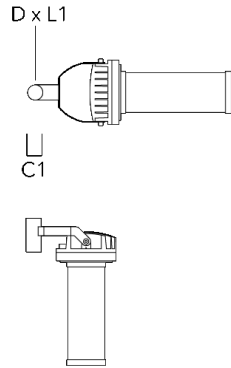

Subject to technical changes and errors. - Generated on 11/23/2024

FLC230 LED COLOR CHANGING ZOOM SPOT PROJECTOR

Mounting Accessories

Floodlight mounting bracket TA

Description	Part ID	A	C1	D × L1	L	Weight (lb)	D × S
TA1 Mounting bracket, single (Ø 4.25 x 8)	147-0096		5.12	4.25 x 8	4.25	16.53	108 x 200