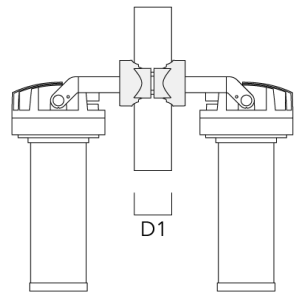

FLC230 LED COLOR CHANGING ZOOM SPOT PROJECTOR

Description	Part ID	D1	Weight (lb)
PC1 102-114/60 Pole clamp, single (Ø 4"-4,5")	139-2706	4.0-4.50	2.65

PC2 102-114/60 Pole clamp, double (Ø 4"-4.5")	139-2707	4.0-4.50	2.65
--	----------	----------	------

FLC230 LED COLOR CHANGING ZOOM SPOT PROJECTOR

Description	Part ID	D1	Weight (lb)
PC1 114-133/60 Pole clamp, single (Ø 4.5"-5.25")	139-2708	4.5-5.25	3.10

PC2 114-133/60 Pole clamp, double (Ø 4.5"-5.25")	139-2709	4.5-5.25	3.10
---	----------	----------	------