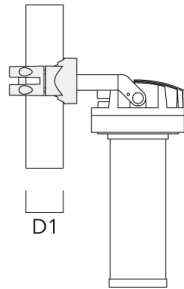

FLC230 LED COLOR CHANGING ZOOM SPOT PROJECTOR

Description	Part ID	D1	Weight (lb)
PC1 114-133/60 Pole clamp, single (Ø 4.5"-5.25")	139-2708	4.5-5.25	3.10

PC2 114-133/60 Pole clamp, double (Ø 4.5"-5.25")	139-2709	4.5-5.25	3.10