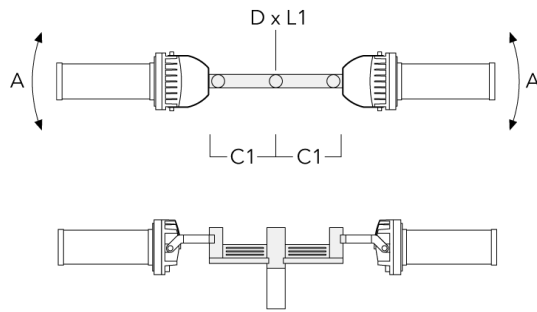

FLC230 LED COLOR CHANGING ZOOM SPOT PROJECTOR

Description	Part ID	A	C1	D x L1	L	Weight (lb)	D x S
TA2-L Mounting bracket, double (Ø 4.25 x 8)	147-0148	±90°	16.54	4.25 x 8	4.25	44.53	108 x 200

TA2-L Mounting bracket, double (Ø 3 x 8)	147-0105	±90°	16.54	3 x 8	2.99	35.49	76 x 200