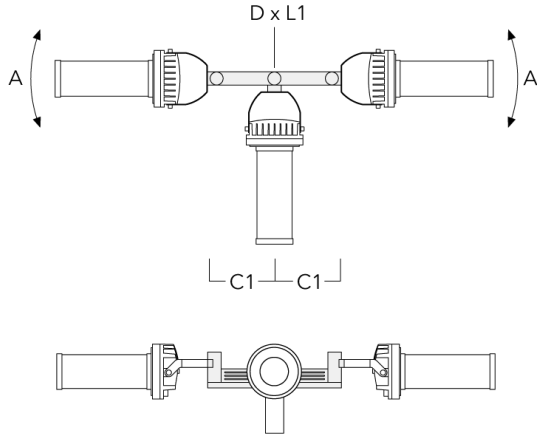

TA2-L Mounting bracket, double (Ø 3 x 8)	147-0105	±90°	16.54	3 x 8	2.99	35.49	76 x 200
--	----------	------	-------	-------	------	-------	----------

WE-EF LIGHTING USA, LLC

410-D Keystone Drive, 15086 Warrendale, PA 15086 - Phone: +1 724 742 0030
 customersupport.usa@we-ef.com - <https://we-ef.com/us>
 Subject to technical changes and errors. - Generated on 11/23/2024

FLC230 LED COLOR CHANGING ZOOM SPOT PROJECTOR

Description	Part ID	A	C1	D x L1	L	Weight (lb)	D x S
TA3 Mounting bracket, triple (Ø 3.50 x 8)	147-0025	±90°	25.59	3.50 x 8	3.5	39.46	89 x 200

TA3 Mounting bracket, triple (Ø 4.25 x 8)	147-0098	±90°	25.59"	4.25 x 8		53.35 lbs	108 x 200
---	----------	------	--------	----------	--	-----------	-----------