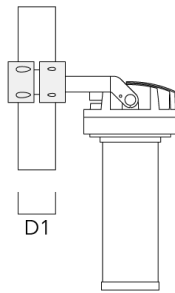

FLC230 LED COLOR CHANGING ZOOM SPOT PROJECTOR

Pole clamp TS

Description	Part ID	D1	Weight(lb)	D
TS1-2/M12 Pole clamp, single (Ø 4.0"-4.5")	147-0526	4.0-4.50	3.53	102-114

TS1-2/M12 Pole clamp, single (Ø 4.5"-5.25")	147-0544	114-133	3.75	114-133
---	----------	---------	------	---------