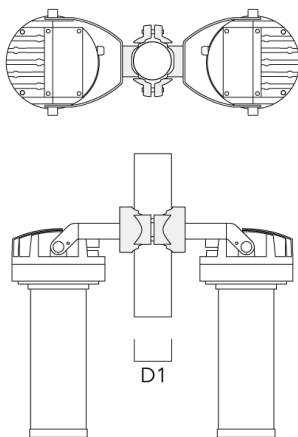

FLC230 LED COLOR CHANGING ZOOM SPOT PROJECTOR

Description	Part ID	D1	D × L1	Weight (lb)	D
KF16-108/M16 Spigot Cap (Ø 4.25")	300-0735	4.25	4.25 x 3	4.4 lbs	108

Short post EM

Description	Part ID	D1	D2	H1	M1	Weight (lb)
EM1-M16 AL	270-0001	6.3"	5.12"	8"	0.35"	4.85 lbs

FLC230 LED COLOR CHANGING ZOOM SPOT PROJECTOR

Pole clamp PC

Description	Part ID	D1	Weight(lb)
PC1 76-89/60 Pole clamp, single (Ø 3"-3.5")	139-2702	3.0-3.50	2.20

PC2 76-89/60 Pole clamp, double (Ø 3"-3.5")	139-2703	3.0-3.50	2.20
---	----------	----------	------