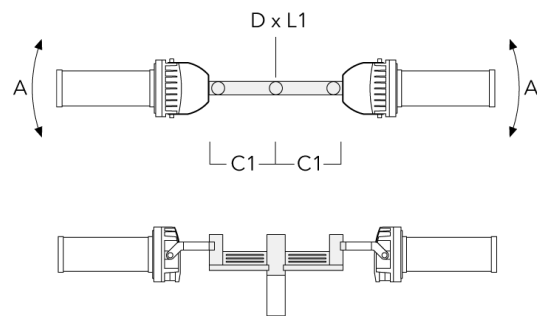

WE-EF LIGHTING USA, LLC

410-D Keystone Drive, 15086 Warrendale, PA 15086 - Phone: +1 724 742 0030
customersupport.usa@we-ef.com - <https://we-ef.com/us>
Subject to technical changes and errors. - Generated on 11/23/2024