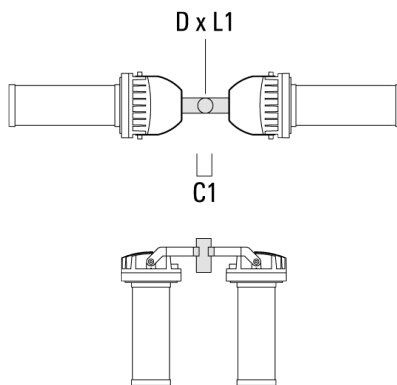

Subject to technical changes and errors. - Generated on 11/23/2024

FLC230 LED COLOR CHANGING ZOOM SPOT PROJECTOR

Mounting Accessories

Floodlight mounting bracket TA

Description	Part ID	A	C1	D × L1	L	Weight (lb)	D × S
TA1 Mounting bracket, single (Ø 4.25 x 8)	147-0096		5.12	4.25 x 8	4.25	16.53	108 x 200

TA2 Mounting bracket, double (Ø 3 x 8)	147-0024		5.12	3 x 8	2.99	4.19	76 x 200
--	----------	--	------	-------	------	------	----------

WE-EF LIGHTING USA, LLC

410-D Keystone Drive, 15086 Warrendale, PA 15086 - Phone: +1 724 742 0030