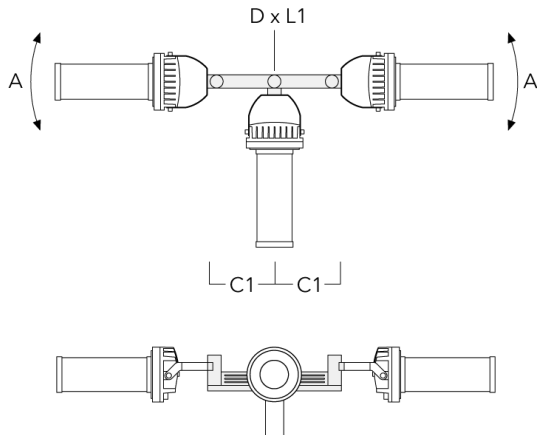

TA2-L Mounting bracket, double (Ø 3 x 8)	147-0105	±90°	16.54	3 x 8	2.99	35.49	76 x 200
--	----------	------	-------	-------	------	-------	----------

WE-EF LIGHTING USA, LLC

410-D Keystone Drive, 15086 Warrendale, PA 15086 - Phone: +1 724 742 0030
 customersupport.usa@we-ef.com - <https://we-ef.com/us>
 Subject to technical changes and errors. - Generated on 11/23/2024

FLC230 LED COLOR CHANGING ZOOM SPOT PROJECTOR

Description	Part ID	A	C1	D x L1	L	Weight (lb)	D x S
TA3 Mounting bracket, triple (Ø 3.50 x 8)	147-0025	±90°	25.59	3.50 x 8	3.5	39.46	89 x 200

TA3 Mounting bracket, triple (Ø 4.25 x 8)	147-0098	±90°	25.59"	4.25 x 8		53.35 lbs	108 x 200
---	----------	------	--------	----------	--	-----------	-----------