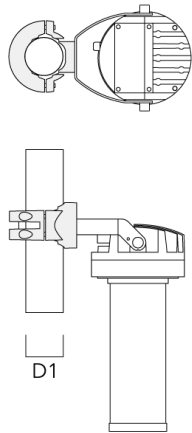

FLC230 LED COLOR CHANGING ZOOM SPOT PROJECTOR

Description	Part ID	D1	D × L1	Weight (lb)	D
KF16-108/M16 Spigot Cap (Ø 4.25")	300-0735	4.25	4.25 x 3	4.4 lbs	108

Short post EM

Description	Part ID	D1	D2	H1	M1	Weight (lb)
EM1-M16 AL	270-0001	6.3"	5.12"	8"	0.35"	4.85 lbs

FLC230 LED COLOR CHANGING ZOOM SPOT PROJECTOR

Pole clamp PC

Description	Part ID	D1	Weight(lb)
PC1 76-89/60 Pole clamp, single (Ø 3"-3.5")	139-2702	3.0-3.50	2.20

PC2 76-89/60 Pole clamp, double (Ø 3"-3.5")	139-2703	3.0-3.50	2.20
---	----------	----------	------