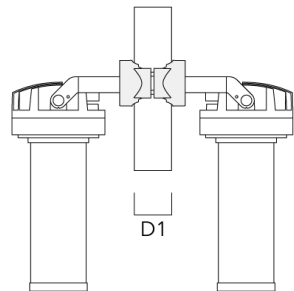

FLC230 LED COLOR CHANGING ZOOM SPOT PROJECTOR

Pole clamp PC

Description	Part ID	D1	Weight(lb)
PC1 76-89/60 Pole clamp, single (Ø 3"-3.5")	139-2702	3.0-3.50	2.20

PC2 76-89/60 Pole clamp, double (Ø 3"-3.5")	139-2703	3.0-3.50	2.20
---	----------	----------	------

FLC230 LED COLOR CHANGING ZOOM SPOT PROJECTOR

Description	Part ID	D1	Weight (lb)
PC1 82-109/60 Pole camp, single (Ø 3.25"-4.3")	139-2704	3.20-4.30	2.40

PC2 82-109/60 Pole clamp, double (Ø 3.25"-4.25")	139-2705	3.20-4.30	2.40
--	----------	-----------	------