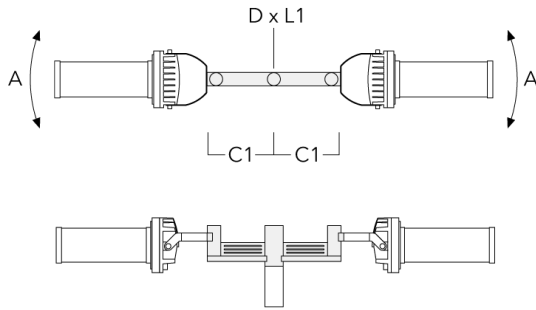

FLC230 LED COLOR CHANGING ZOOM SPOT PROJECTOR

Description	Part ID	A	C1	D x L1	L	Weight (lb)	D x S
TA2-L Mounting bracket, double (Ø 4.25 x 8)	147-0148	±90°	16.54	4.25 x 8	4.25	44.53	108 x 200

TA2-L Mounting bracket, double (Ø 3 x 8)	147-0105	±90°	16.54	3 x 8	2.99	35.49	76 x 200