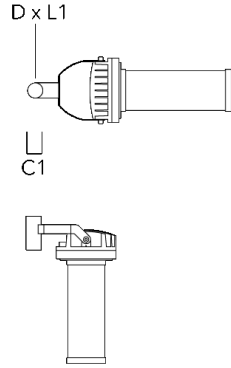

Mounting Accessories

Floodlight mounting bracket TA

Description	Part ID	A	C1	D x L1	L	Weight (lb)	D x S
TA1 Mounting bracket, single (Ø 4.25 x 8)	147-0096		5.12	4.25 x 8	4.25	16.53	108 x 200

TA2 Mounting bracket, double (Ø 3 x 8)	147-0024		5.12	3 x 8	2.99	4.19	76 x 200
--	----------	--	------	-------	------	------	----------