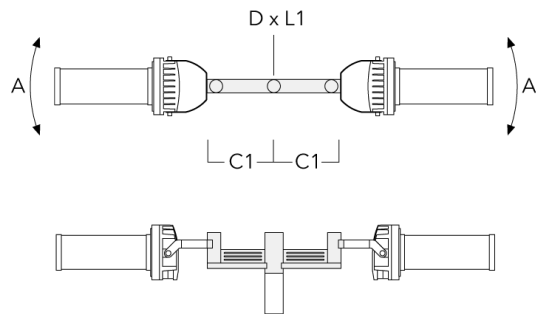

Mounting Accessories

Floodlight mounting bracket TA

Description	Part ID	A	C1	D x L1	L	Weight (lb)	D x S
TA1 Mounting bracket, single (Ø 4.25 x 8)	147-0096		5.12	4.25 x 8	4.25	16.53	108 x 200

TA2 Mounting bracket, double (Ø 3 x 8)	147-0024		5.12	3 x 8	2.99	4.19	76 x 200
--	----------	--	------	-------	------	------	----------

FLC230 LED COLOR CHANGING ZOOM SPOT PROJECTOR

Description	Part ID	A	C1	D x L1	L	Weight (lb)	D x S
TA2-L Mounting bracket, double (Ø 4.25 x 8)	147-0148	±90°	16.54	4.25 x 8	4.25	44.53	108 x 200

TA2-L Mounting bracket, double (Ø 3 x 8)	147-0105	±90°	16.54	3 x 8	2.99	35.49	76 x 200
--	----------	------	-------	-------	------	-------	----------