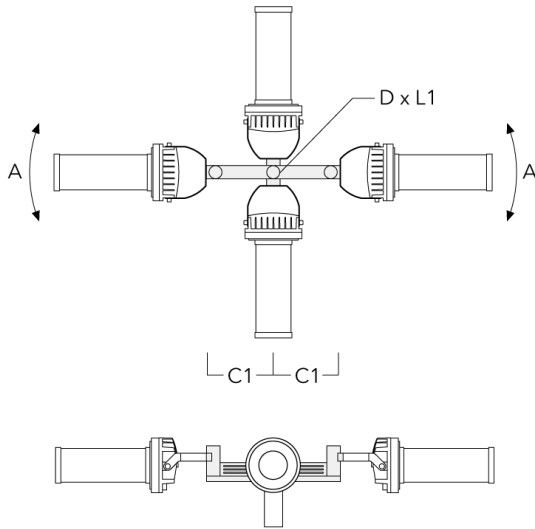

FLC230 LED COLOR CHANGING ZOOM SPOT PROJECTOR

Description	Part ID	A	C1	D x L1	L	Weight (lb)	D x S
TA3 Mounting bracket, triple (Ø 3.50 x 8)	147-0025	±90°	25.59	3.50 x 8	3.5	39.46	89 x 200

TA3 Mounting bracket, triple (Ø 4.25 x 8)	147-0098	±90°	25.59"	4.25 x 8		53.35 lbs	108 x 200
---	----------	------	--------	----------	--	-----------	-----------

FLC230 LED COLOR CHANGING ZOOM SPOT PROJECTOR

Description	Part ID	A	C1	D x L1	L	Weight (lb)	D x S
TA4 Mounting bracket, quad (Ø 3.50 x 8)	147-0099	±90°	25.59	3.50 x 8		45.86 lbs	89 x 200

TA4 Mounting bracket, quad (Ø 4.25 x 8)	147-0100	±90°	650	4.25 x 8		53.00	108 x 200
---	----------	------	-----	----------	--	-------	-----------