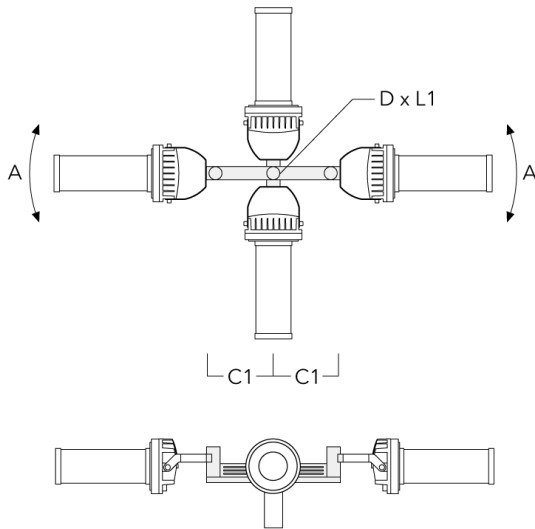

FLC230 LED COLOR CHANGING ZOOM SPOT PROJECTOR

Description	Part ID	A	C1	D x L1	L	Weight (lb)	D x S
TA4 Mounting bracket, quad (Ø 3.50 x 8)	147-0099	±90°	25.59	3.50 x 8		45.86 lbs	89 x 200

TA4 Mounting bracket, quad (Ø 4.25 x 8)	147-0100	±90°	650	4.25 x 8		53.00	108 x 200
---	----------	------	-----	----------	--	-------	-----------