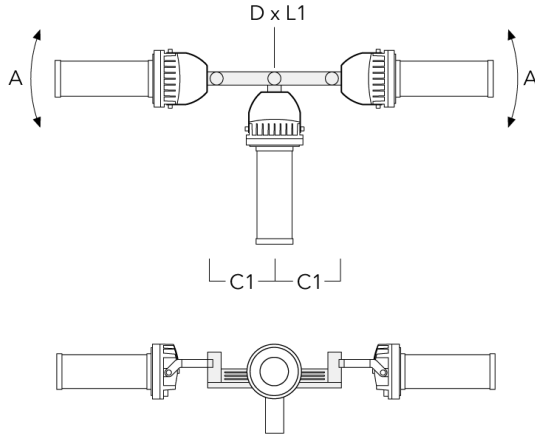

FLC230 LED COLOR CHANGING ZOOM SPOT PROJECTOR

Description	Part ID	A	C1	D x L1	L	Weight (lb)	D x S
TA3 Mounting bracket, triple (Ø 3.50 x 8)	147-0025	±90°	25.59	3.50 x 8	3.5	39.46	89 x 200