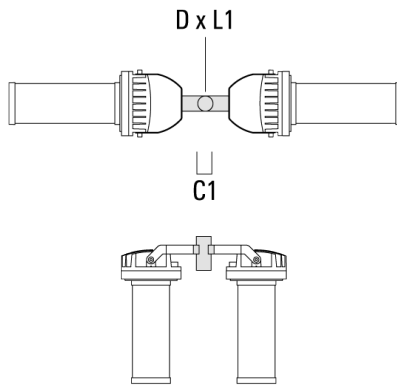

Mounting Accessories

Floodlight mounting bracket TA

Description	Part ID	A	C1	D x L1	L	Weight (lb)	D x S
TA1 Mounting bracket, single (Ø 4.25 x 8)	147-0096		5.12	4.25 x 8	4.25	16.53	108 x 200

TA2 Mounting bracket, double (Ø 3 x 8)	147-0024		5.12	3 x 8	2.99	4.19	76 x 200
--	----------	--	------	-------	------	------	----------