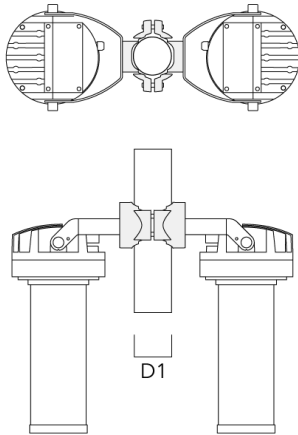

FLC230 LED COLOR CHANGING ZOOM SPOT PROJECTOR

Description	Part ID	D1	Weight (lb)
PC1 102-114/60 Pole clamp, single (Ø 4"-4,5")	139-2706	4.0-4.50	2.65

PC2 102-114/60 Pole clamp, double (Ø 4"-4.5")	139-2707	4.0-4.50	2.65
--	----------	----------	------

FLC230 LED COLOR CHANGING ZOOM SPOT PROJECTOR

Description	Part ID	D1	Weight (lb)
PC1 114-133/60 Pole clamp, single (Ø 4.5"-5.25")	139-2708	4.5-5.25	3.10

PC2 114-133/60 Pole clamp, double (Ø 4.5"-5.25")	139-2709	4.5-5.25	3.10
---	----------	----------	------