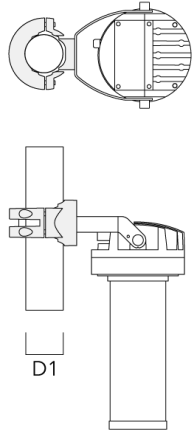

FLC230 LED COLOR CHANGING ZOOM SPOT PROJECTOR

Pole clamp PC

Description	Part ID	D1	Weight (lb)
PC1 76-89/60 Pole clamp, single (Ø 3"-3.5")	139-2702	3.0-3.50	2.20

PC2 76-89/60 Pole clamp, double (Ø 3"-3.5")	139-2703	3.0-3.50	2.20
---	----------	----------	------

FLC230 LED COLOR CHANGING ZOOM SPOT PROJECTOR

Description	Part ID	D1	Weight (lb)
PC1 82-109/60 Pole camp, single (Ø 3.25"-4.3")	139-2704	3.20-4.30	2.40

PC2 82-109/60 Pole clamp, double (Ø 3.25"-4.25")	139-2705	3.20-4.30	2.40
--	----------	-----------	------

FLC230 LED COLOR CHANGING ZOOM SPOT PROJECTOR

Description	Part ID	D1	Weight (lb)
PC1 102-114/60 Pole clamp, single (Ø 4"-4,5")	139-2706	4.0-4.50	2.65

PC2 102-114/60 Pole clamp, double (Ø 4"-4.5")	139-2707	4.0-4.50	2.65
--	----------	----------	------