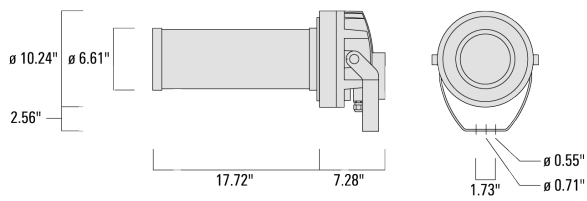

FLC230 LED COLOR CHANGING ZOOM SPOT PROJECTOR

Specifications

Material description

Body	Marine-grade, die-cast aluminium alloy
Lens	Safety glass lens
Colors	 RAL9004 Black RAL9007 Grey Metallic RAL9016 White RAL8019 Dark Bronze
Gasket	Silicone CCG® Controlled Compression Gasket
Fasteners	PCS Polymer Coated Stainless Steel Hardware
Ingress protection	IP66
Impact resistance	IK07
Corrosion resistance	5CE
Windage	1.073

Electrical description

Power supply	Integral [ECG] electronic driver 120V-277V.
Driver / Ballast	Integral EC electronic converter with DMX Interface
Power factor	> 0.9
Surge protection	Integral 10kV Surge Protector

WE-EF LIGHTING USA, LLC

410-D Keystone Drive, 15086 Warrendale, PA 15086 - Phone: +1 724 742 0030

customersupport.usa@we-ef.com - <https://we-ef.com/us>

Subject to technical changes and errors. - Generated on 11/23/2024