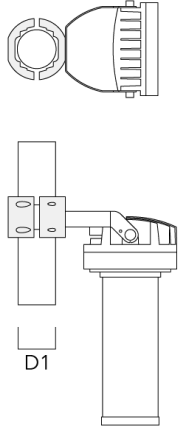

FLC230 LED COLOR CHANGING ZOOM SPOT PROJECTOR

Description	Part ID	A	C1	D x L1	L	Weight (lb)	D x S
TA4 Mounting bracket, quad (Ø 3.50 x 8)	147-0099	±90°	25.59	3.50 x 8		45.86 lbs	89 x 200

TA4 Mounting bracket, quad (Ø 4.25 x 8)	147-0100	±90°	650	4.25 x 8		53.00	108 x 200
---	----------	------	-----	----------	--	-------	-----------

FLC230 LED COLOR CHANGING ZOOM SPOT PROJECTOR

Pole clamp TS

Description	Part ID	D1	Weight(lb)	D
TS1-2/M12 Pole clamp, single (Ø 4.0"-4.5")	147-0526	4.0-4.50	3.53	102-114

TS1-2/M12 Pole clamp, single (Ø 4.5"-5.25")	147-0544	114-133	3.75	114-133
---	----------	---------	------	---------