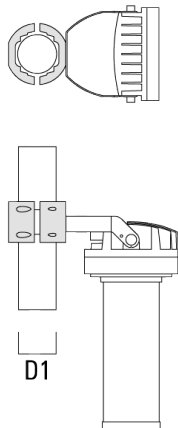

FLC230 LED COLOR CHANGING ZOOM SPOT PROJECTOR

Description	Part ID	A	C1	D x L1	L	Weight (lb)	D x S
TA4 Mounting bracket, quad (Ø 3.50 x 8)	147-0099	±90°	25.59	3.50 x 8		45.86 lbs	89 x 200

TA4 Mounting bracket, quad (Ø 4.25 x 8)	147-0100	±90°	650	4.25 x 8		53.00	108 x 200
---	----------	------	-----	----------	--	-------	-----------

FLC230 LED COLOR CHANGING ZOOM SPOT PROJECTOR

Pole clamp TS

Description	Part ID	D1	Weight(lb)	D
TS1-2/M12 Pole clamp, single (Ø 4.0"-4.5")	147-0526	4.0-4.50	3.53	102-114

TS1-2/M12 Pole clamp, single (Ø 4.5"-5.25")	147-0544	114-133	3.75	114-133
---	----------	---------	------	---------