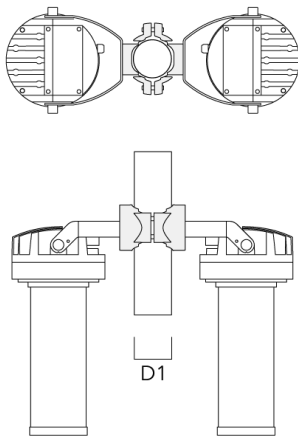

FLC230 LED COLOR CHANGING ZOOM SPOT PROJECTOR

Description	Part ID	D1	D × L1	Weight (lb)	D
KF16-108/M16 Spigot Cap (Ø 4.25")	300-0735	4.25	4.25 x 3	4.4 lbs	108

Short post EM

Description	Part ID	D1	D2	H1	M1	Weight (lb)
EM1-M16 AL	270-0001	6.3"	5.12"	8"	0.35"	4.85 lbs

FLC230 LED COLOR CHANGING ZOOM SPOT PROJECTOR

Pole clamp PC

Description	Part ID	D1	Weight (lb)
PC1 76-89/60 Pole clamp, single (Ø 3"-3.5")	139-2702	3.0-3.50	2.20

PC2 76-89/60 Pole clamp, double (Ø 3"-3.5")	139-2703	3.0-3.50	2.20
---	----------	----------	------