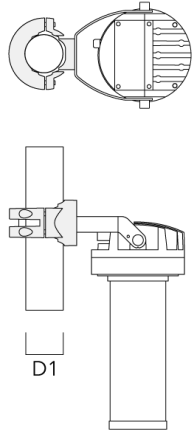

FLC230 LED COLOR CHANGING ZOOM SPOT PROJECTOR

Description	Part ID	D1	Weight (lb)
PC1 82-109/60 Pole camp, single (Ø 3.25"-4.3")	139-2704	3.20-4.30	2.40

PC2 82-109/60 Pole clamp, double (Ø 3.25"-4.25")	139-2705	3.20-4.30	2.40
--	----------	-----------	------

FLC230 LED COLOR CHANGING ZOOM SPOT PROJECTOR

Description	Part ID	D1	Weight (lb)
PC1 102-114/60 Pole clamp, single (Ø 4"-4,5")	139-2706	4.0-4.50	2.65

PC2 102-114/60 Pole clamp, double (Ø 4"-4.5")	139-2707	4.0-4.50	2.65
--	----------	----------	------

FLC230 LED COLOR CHANGING ZOOM SPOT PROJECTOR

Description	Part ID	D1	Weight (lb)
PC1 114-133/60 Pole clamp, single (Ø 4.5"-5.25")	139-2708	4.5-5.25	3.10

PC2 114-133/60 Pole clamp, double (Ø 4.5"-5.25")	139-2709	4.5-5.25	3.10
---	----------	----------	------