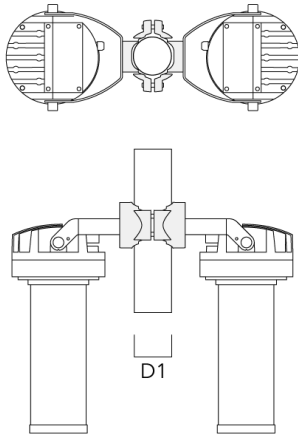

FLC230 LED COLOR CHANGING ZOOM SPOT PROJECTOR

Description	Part ID	D1	Weight (lb)
PC1 82-109/60 Pole camp, single (Ø 3.25"-4.3")	139-2704	3.20-4.30	2.40

PC2 82-109/60 Pole clamp, double (Ø 3.25"-4.25")	139-2705	3.20-4.30	2.40
--	----------	-----------	------

FLC230 LED COLOR CHANGING ZOOM SPOT PROJECTOR

Description	Part ID	D1	Weight (lb)
PC1 102-114/60 Pole clamp, single (Ø 4"-4,5")	139-2706	4.0-4.50	2.65

PC2 102-114/60 Pole clamp, double (Ø 4"-4.5")	139-2707	4.0-4.50	2.65
--	----------	----------	------