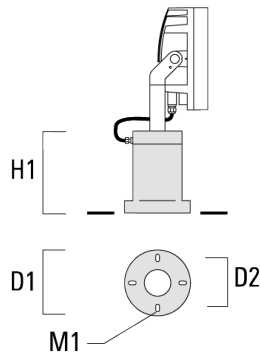

FLC230 LED COLOR CHANGING ZOOM SPOT PROJECTOR

Description	Part ID	D1	D × L1	Weight (lb)	D
KF16-108/M16 Spigot Cap (Ø 4.25")	300-0735	4.25	4.25 x 3	4.4 lbs	108

Short post EM

Description	Part ID	D1	D2	H1	M1	Weight (lb)
EM1-M16 AL	270-0001	6.3"	5.12"	8"	0.35"	4.85 lbs