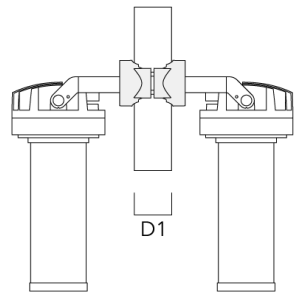

FLC230 LED COLOR CHANGING ZOOM SPOT PROJECTOR

Pole clamp PC

Description	Part ID	D1	Weight (lb)
PC1 76-89/60 Pole clamp, single (Ø 3"-3.5")	139-2702	3.0-3.50	2.20

PC2 76-89/60 Pole clamp, double (Ø 3"-3.5")	139-2703	3.0-3.50	2.20
---	----------	----------	------

FLC230 LED COLOR CHANGING ZOOM SPOT PROJECTOR

Description	Part ID	D1	Weight (lb)
PC1 82-109/60 Pole camp, single (Ø 3.25"-4.3")	139-2704	3.20-4.30	2.40

PC2 82-109/60 Pole clamp, double (Ø 3.25"-4.25")	139-2705	3.20-4.30	2.40
--	----------	-----------	------