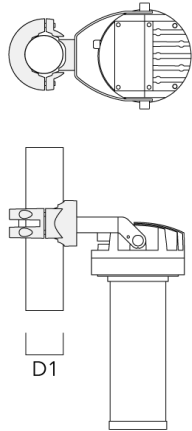

FLC230 LED COLOR CHANGING ZOOM SPOT PROJECTOR

Description	Part ID	D1	D × L1	Weight (lb)	D
KF16-108/M16 Spigot Cap (Ø 4.25")	300-0735	4.25	4.25 x 3	4.4 lbs	108

Short post EM

Description	Part ID	D1	D2	H1	M1	Weight (lb)
EM1-M16 AL	270-0001	6.3"	5.12"	8"	0.35"	4.85 lbs

FLC230 LED COLOR CHANGING ZOOM SPOT PROJECTOR

Pole clamp PC

Description	Part ID	D1	Weight (lb)
PC1 76-89/60 Pole clamp, single (Ø 3"-3.5")	139-2702	3.0-3.50	2.20

PC2 76-89/60 Pole clamp, double (Ø 3"-3.5")	139-2703	3.0-3.50	2.20
---	----------	----------	------