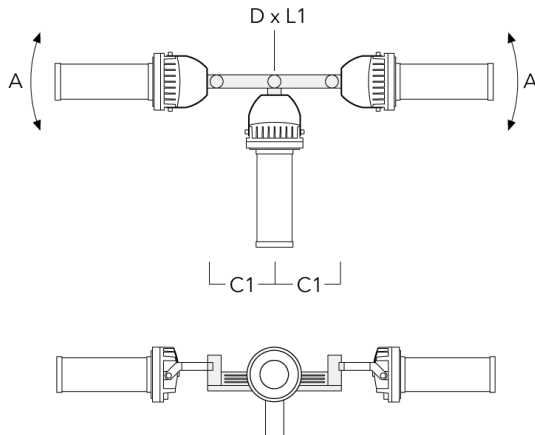

FLC230 LED COLOR CHANGING ZOOM SPOT PROJECTOR

Description	Part ID	A	C1	D x L1	L	Weight (lb)	D x S
TA2-L Mounting bracket, double (Ø 4.25 x 8)	147-0148	±90°	16.54	4.25 x 8	4.25	44.53	108 x 200

TA2-L Mounting bracket, double (Ø 3 x 8)	147-0105	±90°	16.54	3 x 8	2.99	35.49	76 x 200
--	----------	------	-------	-------	------	-------	----------

FLC230 LED COLOR CHANGING ZOOM SPOT PROJECTOR

Description	Part ID	A	C1	D x L1	L	Weight (lb)	D x S
TA3 Mounting bracket, triple (Ø 3.50 x 8)	147-0025	±90°	25.59	3.50 x 8	3.5	39.46	89 x 200

TA3 Mounting bracket, triple (Ø 4.25 x 8)	147-0098	±90°	25.59"	4.25 x 8		53.35 lbs	108 x 200
---	----------	------	--------	----------	--	-----------	-----------