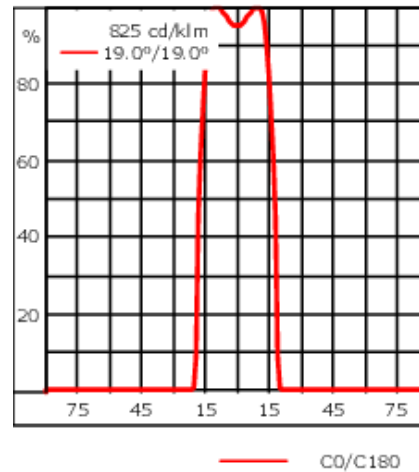

FLC230 LED COLOR CHANGING ZOOM SPOT PROJECTOR

Specifications

Material description

Body	Marine-grade, die-cast aluminium alloy
Lens	Safety glass lens
Colors	 RAL9004 Black RAL9007 Grey Metallic RAL9016 White RAL8019 Dark Bronze
Gasket	Silicone CCG® Controlled Compression Gasket
Fasteners	PCS Polymer Coated Stainless Steel Hardware
Ingress protection	IP66
Impact resistance	IK07
Corrosion resistance	5CE
Windage	1.073

Electrical description

Power supply	Integral [ECG] electronic driver 120V-277V.
Driver / Ballast	Integral EC electronic converter with DMX Interface
Power factor	> 0.9
Surge protection	Integral 10kV Surge Protector

WE-EF LIGHTING USA, LLC

410-D Keystone Drive, 15086 Warrendale, PA 15086 - Phone: +1 724 742 0030

customersupport.usa@we-ef.com - <https://we-ef.com/us>

Subject to technical changes and errors. - Generated on 11/23/2024