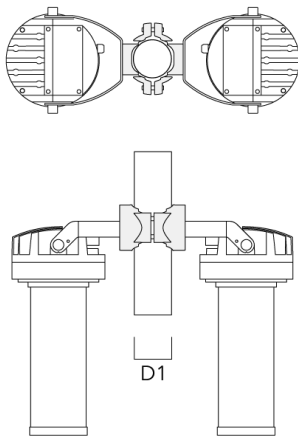

WE-EF LIGHTING USA, LLC

410-D Keystone Drive, 15086 Warrendale, PA 15086 - Phone: +1 724 742 0030
customersupport.usa@we-ef.com - <https://we-ef.com/us>
Subject to technical changes and errors. - Generated on 11/23/2024