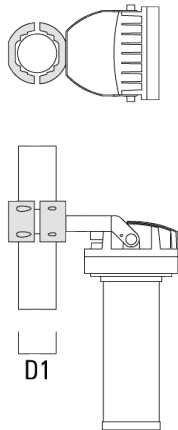

WE-EF LIGHTING USA, LLC

410-D Keystone Drive, 15086 Warrendale, PA 15086 - Phone: +1 724 742 0030
customersupport.usa@we-ef.com - <https://we-ef.com/us>

Subject to technical changes and errors. - Generated on 11/23/2024