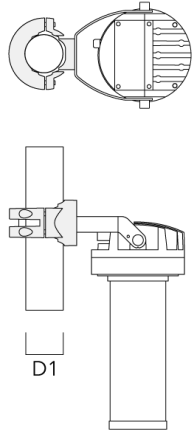

customersupport.usa@we-ef.com - <https://we-ef.com/us>

Subject to technical changes and errors. - Generated on 11/23/2024

FLC230 LED COLOR CHANGING ZOOM SPOT PROJECTOR

| Description | Part ID | D1 | Weight (lb) |
|--|----------|----------|-------------|
| PC1 102-114/60 Pole clamp, single (Ø 4"-4,5") | 139-2706 | 4.0-4.50 | 2.65 |

| | | | |
|--|----------|----------|------|
| PC2 102-114/60 Pole clamp, double (Ø 4"-4.5") | 139-2707 | 4.0-4.50 | 2.65 |
|--|----------|----------|------|

WE-EF LIGHTING USA, LLC

410-D Keystone Drive, 15086 Warrendale, PA 15086 - Phone: +1 724 742 0030
 customersupport.usa@we-ef.com - <https://we-ef.com/us>
 Subject to technical changes and errors. - Generated on 11/23/2024

FLC230 LED COLOR CHANGING ZOOM SPOT PROJECTOR

| Description | Part ID | D1 | Weight (lb) |
|---|----------|----------|-------------|
| PC1 114-133/60 Pole clamp, single (Ø 4.5"-5.25") | 139-2708 | 4.5-5.25 | 3.10 |