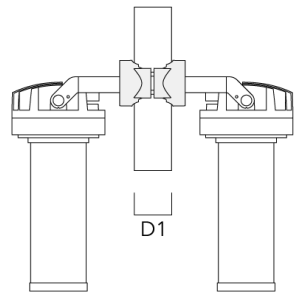

WE-EF LIGHTING USA, LLC

410-D Keystone Drive, 15086 Warrendale, PA 15086 - Phone: +1 724 742 0030

customersupport.usa@we-ef.com - <https://we-ef.com/us>

Subject to technical changes and errors. - Generated on 11/23/2024