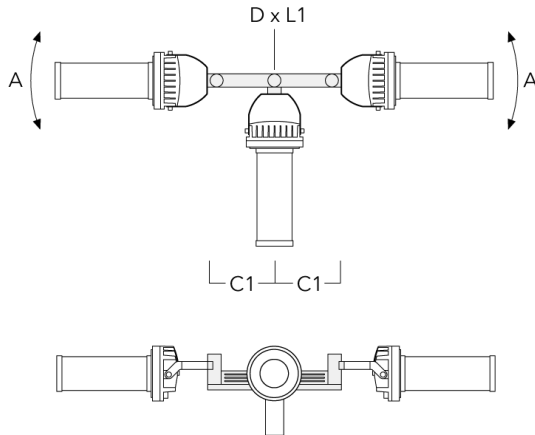

FLC230 LED COLOR CHANGING ZOOM SPOT PROJECTOR

Description	Part ID	A	C1	D x L1	L	Weight (lb)	D x S
TA3 Mounting bracket, triple (Ø 3.50 x 8)	147-0025	±90°	25.59	3.50 x 8	3.5	39.46	89 x 200