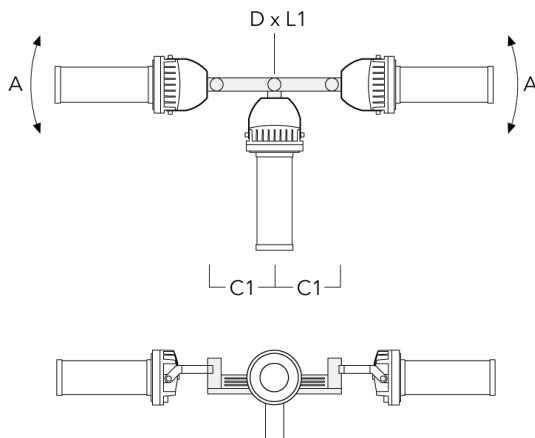

TA3 Mounting bracket, triple (Ø 4.25 x 8)	147-0098	±90°	25.59"	4.25 x 8		53.35 lbs	108 x 200