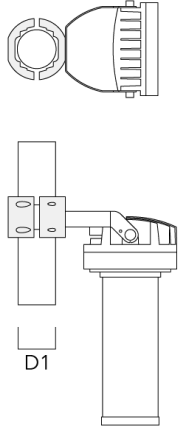

FLC230 LED COLOR CHANGING ZOOM SPOT PROJECTOR

| Description | Part ID | A | C1 | D x L1 | L | Weight (lb) | D x S |
|---|----------|------|-------|----------|---|-------------|----------|
| TA4 Mounting bracket, quad (Ø 3.50 x 8) | 147-0099 | ±90° | 25.59 | 3.50 x 8 | | 45.86 lbs | 89 x 200 |

| | | | | | | | |
|---|----------|------|-----|----------|--|-------|-----------|
| TA4 Mounting bracket, quad (Ø 4.25 x 8) | 147-0100 | ±90° | 650 | 4.25 x 8 | | 53.00 | 108 x 200 |
|---|----------|------|-----|----------|--|-------|-----------|

FLC230 LED COLOR CHANGING ZOOM SPOT PROJECTOR

Pole clamp TS

| Description | Part ID | D1 | Weight(lb) | D |
|--|----------|----------|------------|---------|
| TS1-2/M12 Pole clamp, single (Ø 4.0"-4.5") | 147-0526 | 4.0-4.50 | 3.53 | 102-114 |