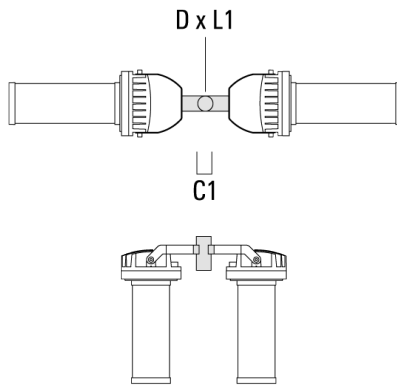

FLC230 LED COLOR CHANGING ZOOM SPOT PROJECTOR

Mounting Accessories

Floodlight mounting bracket TA

| Description | Part ID | A | C1 | D x L1 | L | Weight (lb) | D x S |
|---|----------|---|------|----------|------|-------------|-----------|
| TA1 Mounting bracket, single (Ø 4.25 x 8) | 147-0096 | | 5.12 | 4.25 x 8 | 4.25 | 16.53 | 108 x 200 |

| | | | | | | | |
|--|----------|--|------|-------|------|------|----------|
| TA2 Mounting bracket, double (Ø 3 x 8) | 147-0024 | | 5.12 | 3 x 8 | 2.99 | 4.19 | 76 x 200 |
|--|----------|--|------|-------|------|------|----------|