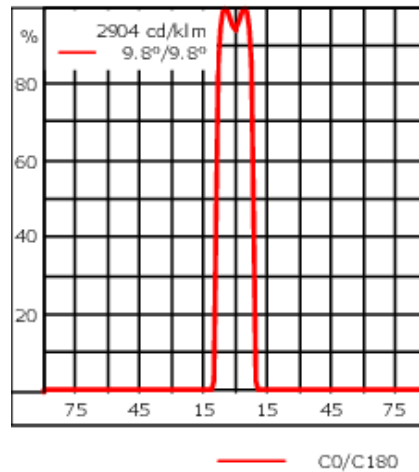

FLC230 LED COLOR CHANGING ZOOM SPOT PROJECTOR

Specifications

Material description

Body	Marine-grade, die-cast aluminium alloy
Lens	Safety glass lens
Colors	 RAL9004 Black RAL9007 Grey Metallic RAL9016 White RAL8019 Dark Bronze
Gasket	Silicone CCG® Controlled Compression Gasket
Fasteners	PCS Polymer Coated Stainless Steel Hardware
Ingress protection	IP66
Impact resistance	IK07
Corrosion resistance	5CE
Windage	1.073

Electrical description

Power supply	Integral [ECG] electronic driver 120V-277V.
Driver / Ballast	Integral EC electronic converter with DMX Interface
Power factor	> 0.9
Surge protection	Integral 10kV Surge Protector

WE-EF LIGHTING USA, LLC

410-D Keystone Drive, 15086 Warrendale, PA 15086 - Phone: +1 724 742 0030
customersupport.usa@we-ef.com - <https://we-ef.com/us>
Subject to technical changes and errors. - Generated on 11/23/2024