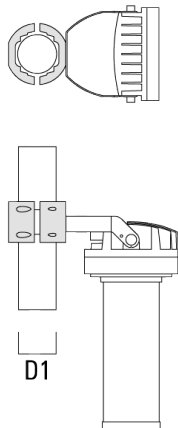

WE-EF LIGHTING USA, LLC

410-D Keystone Drive, 15086 Warrendale, PA 15086 - Phone: +1 724 742 0030
customersupport.usa@we-ef.com - <https://we-ef.com/us>
Subject to technical changes and errors. - Generated on 11/23/2024