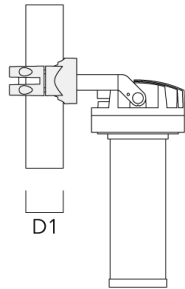

FLC230 LED COLOR CHANGING ZOOM SPOT PROJECTOR

Description	Part ID	D1	Weight (lb)
PC1 82-109/60 Pole camp, single (Ø 3.25"-4.3")	139-2704	3.20-4.30	2.40

PC2 82-109/60 Pole clamp, double (Ø 3.25"-4.25")	139-2705	3.20-4.30	2.40