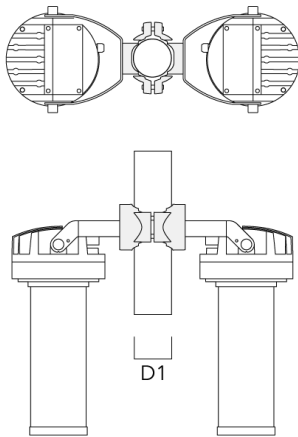

| | | | |
|--|----------|-----------|------|
| PC2 82-109/60 Pole clamp, double (Ø 3.25"-4.25") | 139-2705 | 3.20-4.30 | 2.40 |
|--|----------|-----------|------|

WE-EF LIGHTING USA, LLC

410-D Keystone Drive, 15086 Warrendale, PA 15086 - Phone: +1 724 742 0030

customersupport.usa@we-ef.com - <https://we-ef.com/us>

Subject to technical changes and errors. - Generated on 11/23/2024

FLC230 LED COLOR CHANGING ZOOM SPOT PROJECTOR

| Description | Part ID | D1 | Weight (lb) |
|--|----------|----------|-------------|
| PC1 102-114/60 Pole clamp, single (Ø 4"-4,5") | 139-2706 | 4.0-4.50 | 2.65 |

| | | | |
|--|----------|----------|------|
| PC2 102-114/60 Pole clamp, double (Ø 4"-4.5") | 139-2707 | 4.0-4.50 | 2.65 |
|--|----------|----------|------|

WE-EF LIGHTING USA, LLC

410-D Keystone Drive, 15086 Warrendale, PA 15086 - Phone: +1 724 742 0030
 customersupport.usa@we-ef.com - <https://we-ef.com/us>
 Subject to technical changes and errors. - Generated on 11/23/2024