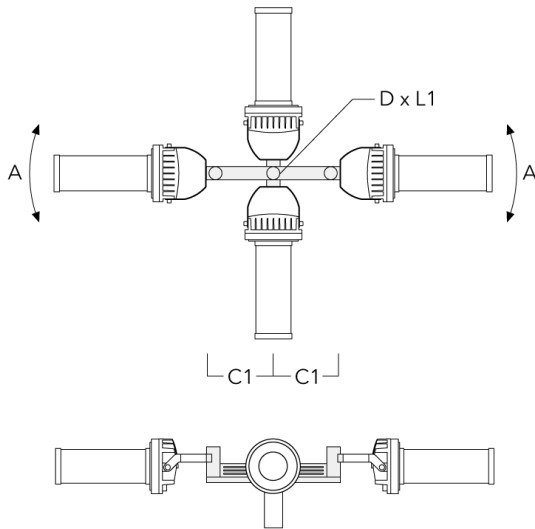

WE-EF LIGHTING USA, LLC

410-D Keystone Drive, 15086 Warrendale, PA 15086 - Phone: +1 724 742 0030
customersupport.usa@we-ef.com - <https://we-ef.com/us>
Subject to technical changes and errors. - Generated on 11/23/2024