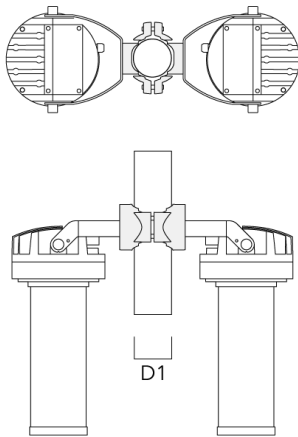

WE-EF LIGHTING USA, LLC

410-D Keystone Drive, 15086 Warrendale, PA 15086 - Phone: +1 724 742 0030
customersupport.usa@we-ef.com - <https://we-ef.com/us>
Subject to technical changes and errors. - Generated on 11/23/2024