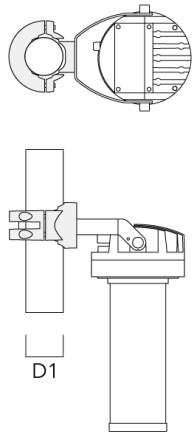

Short post EM

| Description | Part ID | D1 | D2 | H1 | M1 | Weight (lb) |
|-------------|----------|------|-------|----|-------|-------------|
| EM1-M16 AL | 270-0001 | 6.3" | 5.12" | 8" | 0.35" | 4.85 lbs |

FLC230 LED COLOR CHANGING ZOOM SPOT PROJECTOR

Pole clamp PC

| Description | Part ID | D1 | Weight (lb) |
|---|----------|----------|-------------|
| PC1 76-89/60 Pole clamp, single (Ø 3"-3.5") | 139-2702 | 3.0-3.50 | 2.20 |