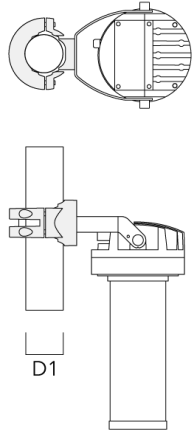

FLC230 LED COLOR CHANGING ZOOM SPOT PROJECTOR

| Description | Part ID | D1 | Weight (lb) |
|--|----------|-----------|-------------|
| PC1 82-109/60 Pole camp, single (Ø 3.25"-4.3") | 139-2704 | 3.20-4.30 | 2.40 |

| | | | |
|--|----------|-----------|------|
| PC2 82-109/60 Pole clamp, double (Ø 3.25"-4.25") | 139-2705 | 3.20-4.30 | 2.40 |
|--|----------|-----------|------|

WE-EF LIGHTING USA, LLC

410-D Keystone Drive, 15086 Warrendale, PA 15086 - Phone: +1 724 742 0030

customersupport.usa@we-ef.com - <https://we-ef.com/us>

Subject to technical changes and errors. - Generated on 11/23/2024

FLC230 LED COLOR CHANGING ZOOM SPOT PROJECTOR

| Description | Part ID | D1 | Weight (lb) |
|--|----------|----------|-------------|
| PC1 102-114/60 Pole clamp, single (Ø 4"-4,5") | 139-2706 | 4.0-4.50 | 2.65 |