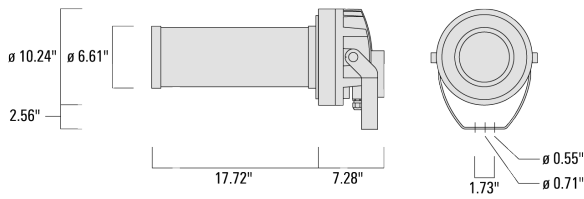

FLC230 LED COLOR CHANGING ZOOM SPOT PROJECTOR

Specifications

Material description

Body	Marine-grade, die-cast aluminium alloy
Lens	Safety glass lens
Colors	 RAL9004 Black RAL9007 Grey Metallic RAL9016 White RAL8019 Dark Bronze
Gasket	Silicone CCG® Controlled Compression Gasket
Fasteners	PCS Polymer Coated Stainless Steel Hardware
Ingress protection	IP66
Impact resistance	IK07
Corrosion resistance	5CE
Windage	1.073

Electrical description

Power supply	Integral [ECG] electronic driver 120V-277V.
Driver / Ballast	Integral EC electronic converter with DMX Interface
Power factor	> 0.9
Surge protection	Integral 10kV Surge Protector

WE-EF LIGHTING USA, LLC

410-D Keystone Drive, 15086 Warrendale, PA 15086 - Phone: +1 724 742 0030
customersupport.usa@we-ef.com - <https://we-ef.com/us>
Subject to technical changes and errors. - Generated on 11/23/2024