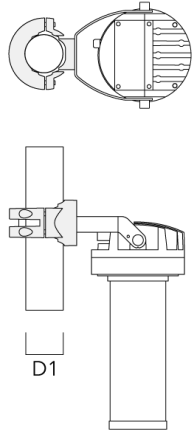

**FLC230 LED COLOR CHANGING ZOOM SPOT PROJECTOR**

Description	Part ID	D1	Weight (lb)
PC1 82-109/60 Pole camp, single (Ø 3.25"-4.3")	139-2704	3.20-4.30	2.40

PC2 82-109/60 Pole clamp, double (Ø 3.25"-4.25")	139-2705	3.20-4.30	2.40
--	----------	-----------	------

**FLC230 LED COLOR CHANGING ZOOM SPOT PROJECTOR**

Description	Part ID	D1	Weight (lb)
PC1 102-114/60 Pole clamp, single (Ø 4"-4,5")	139-2706	4.0-4.50	2.65

PC2 102-114/60 Pole clamp, double (Ø 4"-4.5")	139-2707	4.0-4.50	2.65
--	----------	----------	------

**FLC230 LED COLOR CHANGING ZOOM SPOT PROJECTOR**

Description	Part ID	D1	Weight (lb)
PC1 114-133/60 Pole clamp, single (Ø 4.5"-5.25")	139-2708	4.5-5.25	3.10

PC2 114-133/60 Pole clamp, double (Ø 4.5"-5.25")	139-2709	4.5-5.25	3.10
---	----------	----------	------