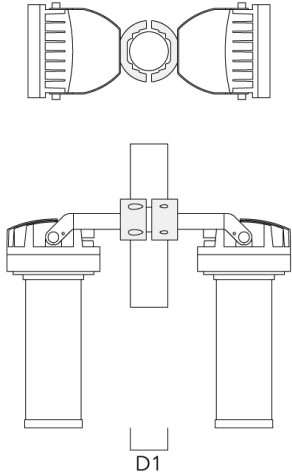

**FLC230 LED COLOR CHANGING ZOOM SPOT PROJECTOR**

Description	Part ID	A	C1	D x L1	L	Weight (lb)	D x S
TA4 Mounting bracket, quad (Ø 3.50 x 8)	147-0099	±90°	25.59	3.50 x 8		45.86 lbs	89 x 200

TA4 Mounting bracket, quad (Ø 4.25 x 8)	147-0100	±90°	650	4.25 x 8		53.00	108 x 200
---	----------	------	-----	----------	--	-------	-----------

**FLC230 LED COLOR CHANGING ZOOM SPOT PROJECTOR**

**Pole clamp TS**

Description	Part ID	D1	Weight(lb)	D
TS1-2/M12 Pole clamp, single (Ø 4.0"-4.5")	147-0526	4.0-4.50	3.53	102-114

TS1-2/M12 Pole clamp, single (Ø 4.5"-5.25")	147-0544	114-133	3.75	114-133
---	----------	---------	------	---------

**FLC230 LED COLOR CHANGING ZOOM SPOT PROJECTOR**

Description	Part ID	D1	Weight (lb)	D
TS2-2/M16 Pole clamp, double (Ø 4.0"-4.5")	147-0527	4.0-4.50	3.31	102-114

TS2-2/M12 Pole clamp, double (Ø 3"-3.5")	147-0545	3.0"-3.5"	3.09 lbs	76-89
--	----------	-----------	----------	-------