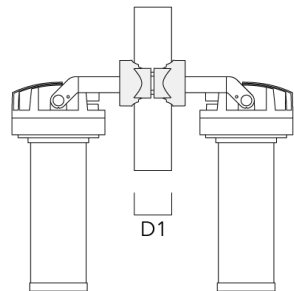

**FLC230 LED COLOR CHANGING ZOOM SPOT PROJECTOR**

Description	Part ID	D1	Weight (lb)
PC1 82-109/60 Pole camp, single (Ø 3.25"-4.3")	139-2704	3.20-4.30	2.40

PC2 82-109/60 Pole clamp, double (Ø 3.25"-4.25")	139-2705	3.20-4.30	2.40
--	----------	-----------	------

**FLC230 LED COLOR CHANGING ZOOM SPOT PROJECTOR**

Description	Part ID	D1	Weight (lb)
PC1 102-114/60 Pole clamp, single (Ø 4"-4,5")	139-2706	4.0-4.50	2.65

PC2 102-114/60 Pole clamp, double (Ø 4"-4.5")	139-2707	4.0-4.50	2.65
--	----------	----------	------