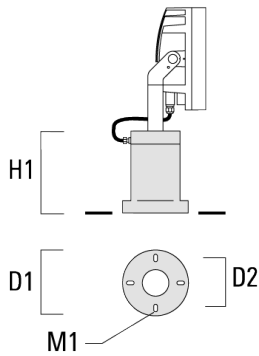

**FLC230 LED COLOR CHANGING ZOOM SPOT PROJECTOR**

Description	Part ID	D1	D × L1	Weight (lb)	D
KF16-108/M16 Spigot Cap (Ø 4.25")	300-0735	4.25	4.25 x 3	4.4 lbs	108

**Short post EM**

Description	Part ID	D1	D2	H1	M1	Weight (lb)
EM1-M16 AL	270-0001	6.3"	5.12"	8"	0.35"	4.85 lbs