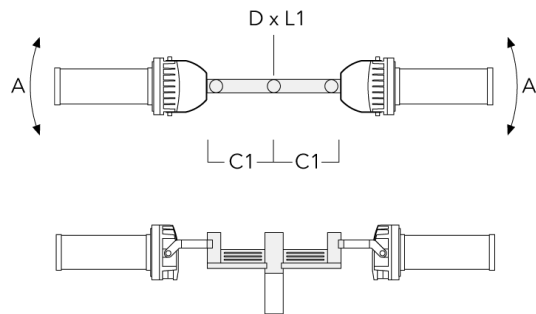

**Mounting Accessories**

**Floodlight mounting bracket TA**

Description	Part ID	A	C1	D x L1	L	Weight (lb)	D x S
TA1 Mounting bracket, single (Ø 4.25 x 8)	147-0096		5.12	4.25 x 8	4.25	16.53	108 x 200

TA2 Mounting bracket, double (Ø 3 x 8)	147-0024		5.12	3 x 8	2.99	4.19	76 x 200
--	----------	--	------	-------	------	------	----------

**FLC230 LED COLOR CHANGING ZOOM SPOT PROJECTOR**

Description	Part ID	A	C1	D x L1	L	Weight (lb)	D x S
TA2-L Mounting bracket, double (Ø 4.25 x 8)	147-0148	±90°	16.54	4.25 x 8	4.25	44.53	108 x 200

TA2-L Mounting bracket, double (Ø 3 x 8)	147-0105	±90°	16.54	3 x 8	2.99	35.49	76 x 200
--	----------	------	-------	-------	------	-------	----------