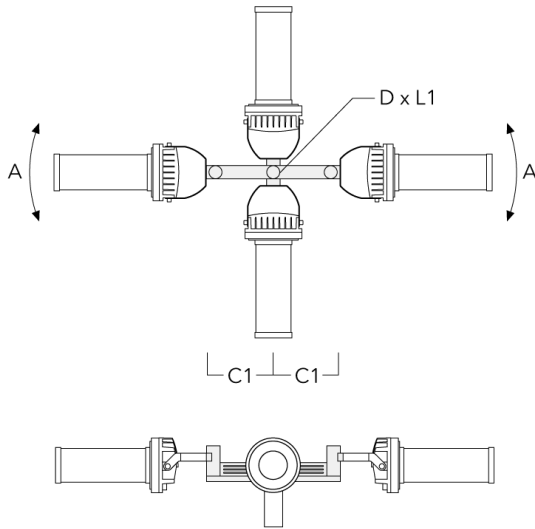

FLC230 LED COLOR CHANGING ZOOM SPOT PROJECTOR

Description	Part ID	A	C1	D x L1	L	Weight (lb)	D x S
TA4 Mounting bracket, quad (Ø 3.50 x 8)	147-0099	±90°	25.59	3.50 x 8		45.86 lbs	89 x 200

TA4 Mounting bracket, quad (Ø 4.25 x 8)	147-0100	±90°	650	4.25 x 8		53.00	108 x 200