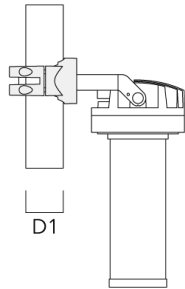

FLC230 LED COLOR CHANGING ZOOM SPOT PROJECTOR

Description	Part ID	D1	Weight (lb)
PC1 102-114/60 Pole clamp, single (Ø 4"-4,5")	139-2706	4.0-4.50	2.65

PC2 102-114/60 Pole clamp, double (Ø 4"-4.5")	139-2707	4.0-4.50	2.65