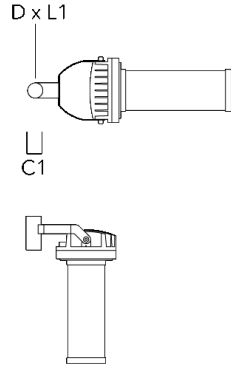

**Mounting Accessories**

**Floodlight mounting bracket TA**

Description	Part ID	A	C1	D x L1	L	Weight (lb)	D x S
TA1 Mounting bracket, single (Ø 4.25 x 8)	147-0096		5.12	4.25 x 8	4.25	16.53	108 x 200

TA2 Mounting bracket, double (Ø 3 x 8)	147-0024		5.12	3 x 8	2.99	4.19	76 x 200
--	----------	--	------	-------	------	------	----------