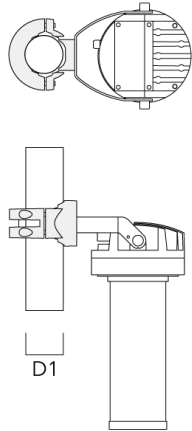

FLC230 LED COLOR CHANGING ZOOM SPOT PROJECTOR

Pole clamp PC

Description	Part ID	D1	Weight (lb)
PC1 76-89/60 Pole clamp, single (Ø 3"-3.5")	139-2702	3.0-3.50	2.20

PC2 76-89/60 Pole clamp, double (Ø 3"-3.5")	139-2703	3.0-3.50	2.20