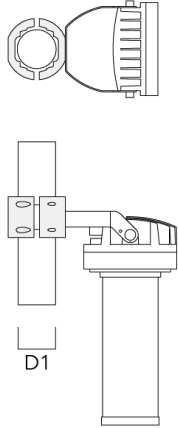

**FLC230 LED COLOR CHANGING ZOOM SPOT PROJECTOR**

Description	Part ID	A	C1	D x L1	L	Weight (lb)	D x S
TA4 Mounting bracket, quad (Ø 3.50 x 8)	147-0099	±90°	25.59	3.50 x 8		45.86 lbs	89 x 200

TA4 Mounting bracket, quad (Ø 4.25 x 8)	147-0100	±90°	650	4.25 x 8		53.00	108 x 200
---	----------	------	-----	----------	--	-------	-----------

**FLC230 LED COLOR CHANGING ZOOM SPOT PROJECTOR**

**Pole clamp TS**

Description	Part ID	D1	Weight(lb)	D
TS1-2/M12 Pole clamp, single (Ø 4.0"-4.5")	147-0526	4.0-4.50	3.53	102-114

TS1-2/M12 Pole clamp, single (Ø 4.5"-5.25")	147-0544	114-133	3.75	114-133
---	----------	---------	------	---------