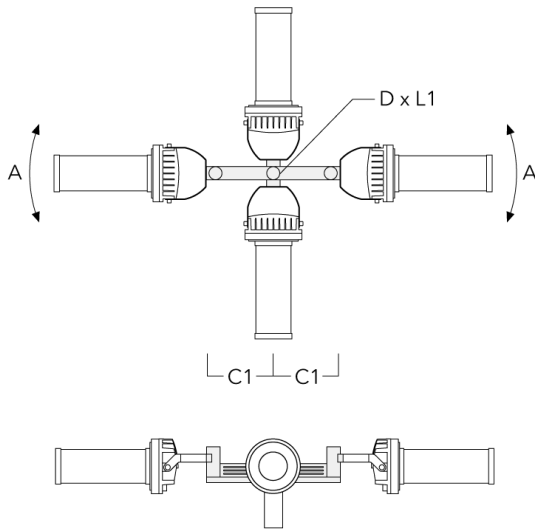

**FLC230 LED COLOR CHANGING ZOOM SPOT PROJECTOR**

Description	Part ID	A	C1	D x L1	L	Weight (lb)	D x S
TA4 Mounting bracket, quad (Ø 3.50 x 8)	147-0099	±90°	25.59	3.50 x 8		45.86 lbs	89 x 200

TA4 Mounting bracket, quad (Ø 4.25 x 8)	147-0100	±90°	650	4.25 x 8		53.00	108 x 200
---	----------	------	-----	----------	--	-------	-----------