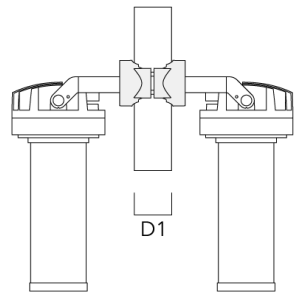

**FLC230 LED COLOR CHANGING ZOOM SPOT PROJECTOR**

**Pole clamp PC**

Description	Part ID	D1	Weight (lb)
PC1 76-89/60 Pole clamp, single (Ø 3"-3.5")	139-2702	3.0-3.50	2.20

PC2 76-89/60 Pole clamp, double (Ø 3"-3.5")	139-2703	3.0-3.50	2.20
---	----------	----------	------

**FLC230 LED COLOR CHANGING ZOOM SPOT PROJECTOR**

Description	Part ID	D1	Weight (lb)
PC1 82-109/60 Pole camp, single (Ø 3.25"-4.3")	139-2704	3.20-4.30	2.40

PC2 82-109/60 Pole clamp, double (Ø 3.25"-4.25")	139-2705	3.20-4.30	2.40
--	----------	-----------	------