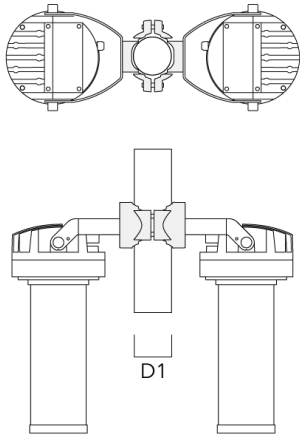

**FLC230 LED COLOR CHANGING ZOOM SPOT PROJECTOR**

Description	Part ID	D1	Weight (lb)
PC1 82-109/60 Pole camp, single (Ø 3.25"-4.3")	139-2704	3.20-4.30	2.40

PC2 82-109/60 Pole clamp, double (Ø 3.25"-4.25")	139-2705	3.20-4.30	2.40
--	----------	-----------	------

**FLC230 LED COLOR CHANGING ZOOM SPOT PROJECTOR**

Description	Part ID	D1	Weight (lb)
PC1 102-114/60 Pole clamp, single (Ø 4"-4,5")	139-2706	4.0-4.50	2.65

PC2 102-114/60 Pole clamp, double (Ø 4"-4.5")	139-2707	4.0-4.50	2.65
--	----------	----------	------

**FLC230 LED COLOR CHANGING ZOOM SPOT PROJECTOR**

Description	Part ID	D1	Weight (lb)
PC1 114-133/60 Pole clamp, single (Ø 4.5"-5.25")	139-2708	4.5-5.25	3.10

PC2 114-133/60 Pole clamp, double (Ø 4.5"-5.25")	139-2709	4.5-5.25	3.10
---	----------	----------	------