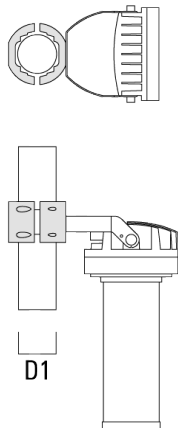

**FLC230 LED COLOR CHANGING ZOOM SPOT PROJECTOR**

Description	Part ID	A	C1	D x L1	L	Weight (lb)	D x S
TA4 Mounting bracket, quad (Ø 3.50 x 8)	147-0099	±90°	25.59	3.50 x 8		45.86 lbs	89 x 200

TA4 Mounting bracket, quad (Ø 4.25 x 8)	147-0100	±90°	650	4.25 x 8		53.00	108 x 200
---	----------	------	-----	----------	--	-------	-----------

**FLC230 LED COLOR CHANGING ZOOM SPOT PROJECTOR**

**Pole clamp TS**

Description	Part ID	D1	Weight(lb)	D
TS1-2/M12 Pole clamp, single (Ø 4.0"-4.5")	147-0526	4.0-4.50	3.53	102-114

TS1-2/M12 Pole clamp, single (Ø 4.5"-5.25")	147-0544	114-133	3.75	114-133
---	----------	---------	------	---------