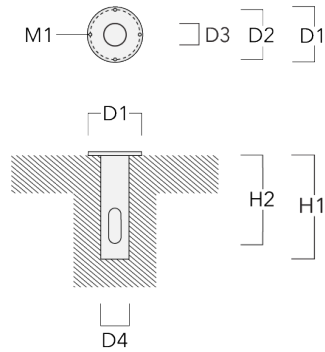

FLC230 LED COLOR CHANGING ZOOM SPOT PROJECTOR

Planted root

Description	Part ID	D1	D2	D3	D4	H1	H2	M1	Weight (lb)
Planted root ESV4	300-0461	5.71	5.12	2.36	3.50	15.75	13.78	.31	8.44

Pole top caps KF

Description	Part ID	D1	D × L1	Weight (lb)	D
KF16-60/M16 Spigot Cap (Ø 2.36")	310-9120	2.36	2.36 x 4	4.4 lbs	60 x 100

WE-EF LIGHTING USA, LLC

410-D Keystone Drive, 15086 Warrendale, PA 15086 - Phone: +1 724 742 0030
customersupport.usa@we-ef.com - <https://we-ef.com/us>
Subject to technical changes and errors. - Generated on 11/23/2024