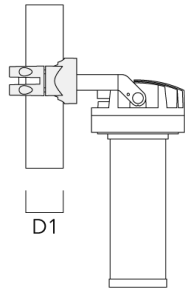

FLC230 LED COLOR CHANGING ZOOM SPOT PROJECTOR

Description	Part ID	D1	Weight (lb)
PC1 82-109/60 Pole camp, single (Ø 3.25"-4.3")	139-2704	3.20-4.30	2.40

PC2 82-109/60 Pole clamp, double (Ø 3.25"-4.25")	139-2705	3.20-4.30	2.40