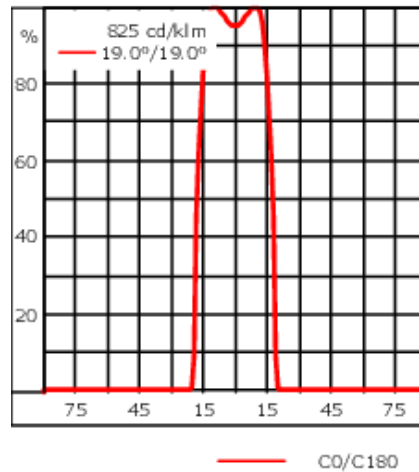

FLC230 LED COLOR CHANGING ZOOM SPOT PROJECTOR

Specifications

Material description

Body	Marine-grade, die-cast aluminium alloy
Lens	Safety glass lens
Colors	 RAL9004 Black RAL9007 Grey Metallic RAL9016 White RAL8019 Dark Bronze
Gasket	Silicone CCG® Controlled Compression Gasket
Fasteners	PCS Polymer Coated Stainless Steel Hardware
Ingress protection	IP66
Impact resistance	IK07
Corrosion resistance	5CE
Windage	1.073

Electrical description

Power supply	Integral [ECG] electronic driver 120V-277V.
Driver / Ballast	Integral EC electronic converter with DMX Interface
Power factor	> 0.9
Surge protection	Integral 10kV Surge Protector

WE-EF LIGHTING USA, LLC

410-D Keystone Drive, 15086 Warrendale, PA 15086 - Phone: +1 724 742 0030

customersupport.usa@we-ef.com - <https://we-ef.com/us>

Subject to technical changes and errors. - Generated on 11/23/2024