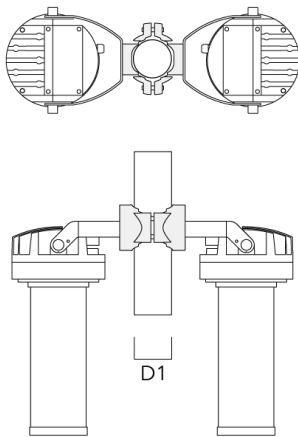

**FLC230 LED COLOR CHANGING ZOOM SPOT PROJECTOR**

Description	Part ID	D1	D × L1	Weight (lb)	D
KF16-108/M16 Spigot Cap (Ø 4.25")	300-0735	4.25	4.25 x 3	4.4 lbs	108

**Short post EM**

Description	Part ID	D1	D2	H1	M1	Weight (lb)
EM1-M16 AL	270-0001	6.3"	5.12"	8"	0.35"	4.85 lbs

**FLC230 LED COLOR CHANGING ZOOM SPOT PROJECTOR**

**Pole clamp PC**

Description	Part ID	D1	Weight (lb)
PC1 76-89/60 Pole clamp, single (Ø 3"-3.5")	139-2702	3.0-3.50	2.20

PC2 76-89/60 Pole clamp, double (Ø 3"-3.5")	139-2703	3.0-3.50	2.20
---	----------	----------	------