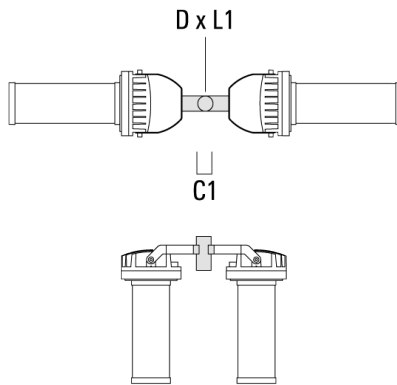

**Mounting Accessories**

**Floodlight mounting bracket TA**

Description	Part ID	A	C1	D x L1	L	Weight (lb)	D x S
TA1 Mounting bracket, single (Ø 4.25 x 8)	147-0096		5.12	4.25 x 8	4.25	16.53	108 x 200

TA2 Mounting bracket, double (Ø 3 x 8)	147-0024		5.12	3 x 8	2.99	4.19	76 x 200
--	----------	--	------	-------	------	------	----------