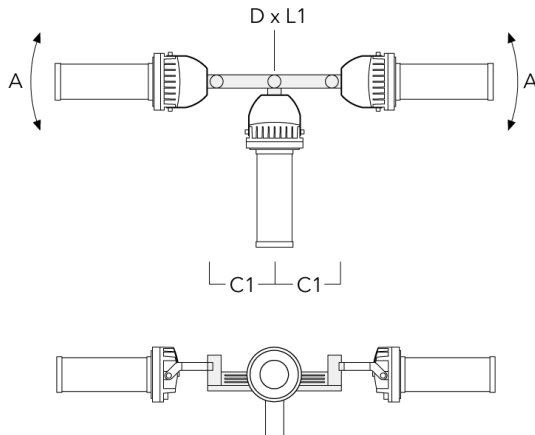

**FLC230 LED COLOR CHANGING ZOOM SPOT PROJECTOR**

Description	Part ID	A	C1	D x L1	L	Weight (lb)	D x S
TA2-L Mounting bracket, double (Ø 4.25 x 8)	147-0148	±90°	16.54	4.25 x 8	4.25	44.53	108 x 200

TA2-L Mounting bracket, double (Ø 3 x 8)	147-0105	±90°	16.54	3 x 8	2.99	35.49	76 x 200
--	----------	------	-------	-------	------	-------	----------

**FLC230 LED COLOR CHANGING ZOOM SPOT PROJECTOR**

Description	Part ID	A	C1	D x L1	L	Weight (lb)	D x S
TA3 Mounting bracket, triple (Ø 3.50 x 8)	147-0025	±90°	25.59	3.50 x 8	3.5	39.46	89 x 200

TA3 Mounting bracket, triple (Ø 4.25 x 8)	147-0098	±90°	25.59"	4.25 x 8		53.35 lbs	108 x 200
---	----------	------	--------	----------	--	-----------	-----------