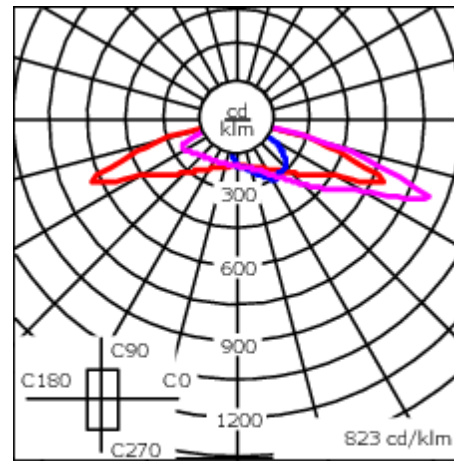

— C0/C180 — C90/C270
— C10/C190

Specifications

Material description

Body	Marine-grade, die-cast aluminium alloy
Lens	Non-reflective safety glass lens
Colours	RAL9004 Signal black RAL9006 White aluminium RAL9007 Grey aluminium RAL7016 Anthracite grey RAL9016 Traffic white
Gasket	CCG® Controlled Compression Gasket
Fasteners	PCS Polymer Coated Stainless Steel Hardware
Ingress protection	IP66
Impact resistance	IK08
Corrosion resistance	5CE
Windage	0.146 m²

Electrical description

Power supply	24V DC (0 HZ) battery voltage
Driver / Ballast	PWM. DALI and analogue dimming on request
Surge protection	75-100V automatic recovery

Additional information

Lifetime	Ta=25° L90B10 > 90000h
Energy efficiency class	C-D (Light source)