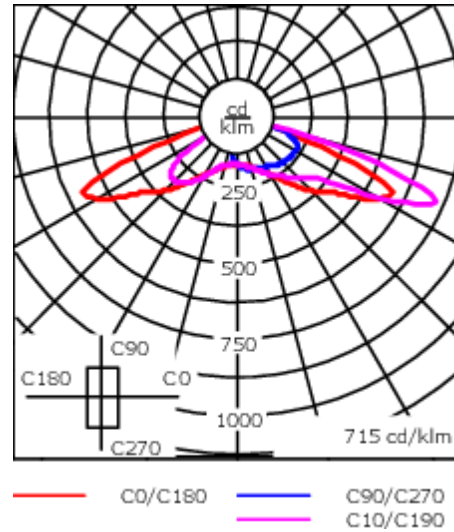

102-0991

AFL120-R2S

we-ef

Specifications

Material description

Body	Marine-grade, die-cast aluminium alloy
Lens	Non-reflective safety glass lens
Colours	RAL9004 Signal black RAL9006 White aluminium RAL9007 Grey aluminium RAL7016 Anthracite grey RAL9016 Traffic white
Gasket	CCG® Controlled Compression Gasket
Fasteners	PCS Polymer Coated Stainless Steel Hardware
Ingress protection	IP66
Impact resistance	IK08
Corrosion resistance	5CE
Windage	0.146 m²

Electrical description

Power supply	24V DC (0 HZ) battery voltage
Driver / Ballast	PWM. DALI and analogue dimming on request
Surge protection	75-100V automatic recovery

Additional information

Lifetime	Ta=25° L90B10 > 90000h
Energy efficiency class	C-D (Light source)

WE-EF LEUCHTEN GmbH

Töpinger Straße 16, 29646 Bispingen, Germany - Phone: +49 5194 909-0

info@we-ef.com - <https://we-ef.com>

Subject to technical changes and errors. - Generated on 23/11/2024