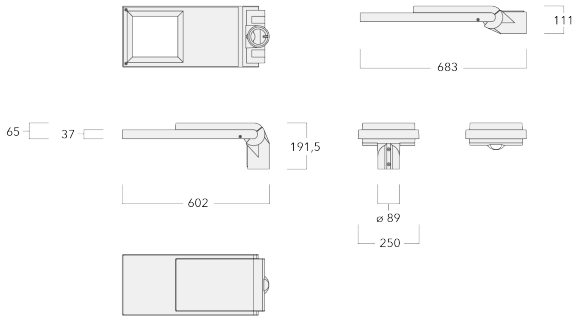

102-0991

AFL120-R2S

we-ef

Specifications

Material description

Body	Marine-grade, die-cast aluminium alloy
Lens	Non-reflective safety glass lens
Colours	RAL9004 Signal black RAL9006 White aluminium RAL9007 Grey aluminium RAL7016 Anthracite grey RAL9016 Traffic white
Gasket	CCG® Controlled Compression Gasket
Fasteners	PCS Polymer Coated Stainless Steel Hardware
Ingress protection	IP66
Impact resistance	IK08
Corrosion resistance	5CE
Windage	0.146 m²

Electrical description

Power supply	24V DC (0 HZ) battery voltage
Driver / Ballast	PWM. DALI and analogue dimming on request
Surge protection	75-100V automatic recovery

Additional information

Lifetime	Ta=25° L90B10 > 90000h
Energy efficiency class	C-D (Light source)

WE-EF LEUCHTEN GmbH

Töpinger Straße 16, 29646 Bispingen, Germany - Phone: +49 5194 909-0

info@we-ef.com - <https://we-ef.com>

Subject to technical changes and errors. - Generated on 23/11/2024