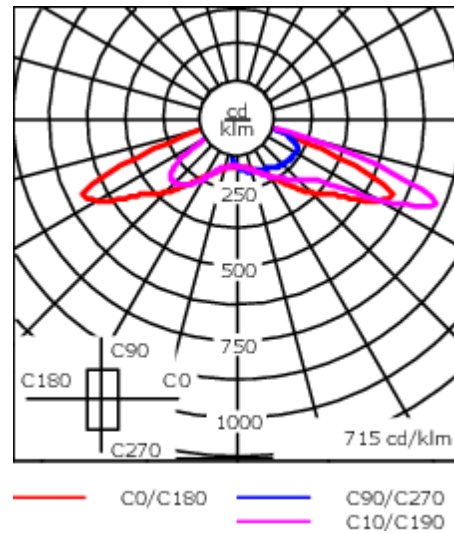

102-0991

AFL120-R2S

we-ef

Specifications

Material description

Body	Marine-grade, die-cast aluminium alloy
Lens	Non-reflective safety glass lens
Colours	RAL9004 Signal black RAL9006 White aluminium RAL9007 Grey aluminium RAL7016 Anthracite grey RAL9016 Traffic white
Gasket	CCG® Controlled Compression Gasket
Fasteners	PCS Polymer Coated Stainless Steel Hardware
Ingress protection	IP66
Impact resistance	IK08
Corrosion resistance	5CE
Windage	0.146 m²

Electrical description

Power supply	24V DC (0 HZ) battery voltage
Driver / Ballast	PWM. DALI and analogue dimming on request
Surge protection	75-100V automatic recovery

Additional information

Lifetime	Ta=25° L90B10 > 90000h
Energy efficiency class	C-D (Light source)

Fagerhult Lighting Ltd

33-34 Dolben Street, SE1 0UQ London, United Kingdom

<https://we-ef.com/uk>

Subject to technical changes and errors. - Generated on 23/11/2024