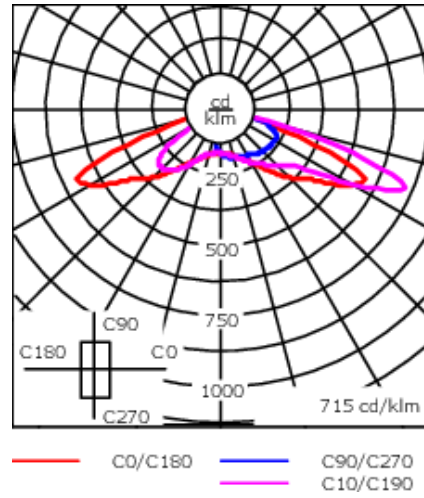

102-0991

we-ef

AFL120-R2S

Specifications

Material description

Body	Marine-grade, die-cast aluminium alloy
Lens	Non-reflective safety glass lens
Colors	 RAL9004 Black RAL9007 Grey Metallic RAL9016 White RAL8019 Dark Bronze
Gasket	CCG® Controlled Compression Gasket
Fasteners	PCS Polymer Coated Stainless Steel Hardware
Ingress protection	IP66
Impact resistance	IK08
Corrosion resistance	5CE
Windage	0.146 m²

Electrical description

Driver / Ballast	PWM. DALI and analogue dimming on request
Surge protection	75-100V automatic recovery

Additional information

Lifetime	Ta=25°/40° L90B10 > 90000h

WE-EF LIGHTING USA, LLC

410-D Keystone Drive, 15086 Warrendale, PA 15086 - Phone: +1 724 742 0030

customersupport.usa@we-ef.com - <https://we-ef.com/us>

Subject to technical changes and errors. - Generated on 10/23/2024