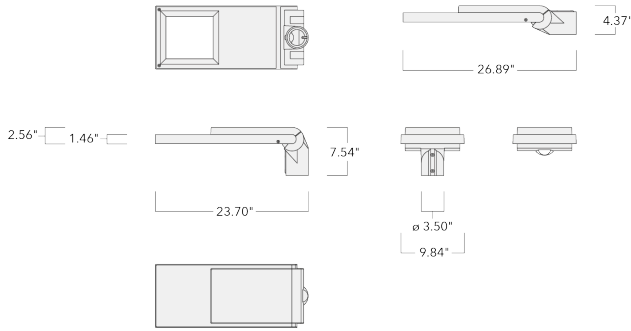

102-0991

we-ef

AFL120-R2S

Specifications

Material description

Body	Marine-grade, die-cast aluminium alloy
Lens	Non-reflective safety glass lens
Colors	 RAL9004 Black RAL9007 Grey Metallic RAL9016 White RAL8019 Dark Bronze
Gasket	CCG® Controlled Compression Gasket
Fasteners	PCS Polymer Coated Stainless Steel Hardware
Ingress protection	IP66
Impact resistance	IK08
Corrosion resistance	5CE
Windage	0.146 m²

Electrical description

Driver / Ballast	PWM. DALI and analogue dimming on request
Surge protection	75-100V automatic recovery

Additional information

Lifetime	Ta=25°/40° L90B10 > 90000h

WE-EF LIGHTING USA, LLC

410-D Keystone Drive, 15086 Warrendale, PA 15086 - Phone: +1 724 742 0030

customersupport.usa@we-ef.com - <https://we-ef.com/us>

Subject to technical changes and errors. - Generated on 10/23/2024