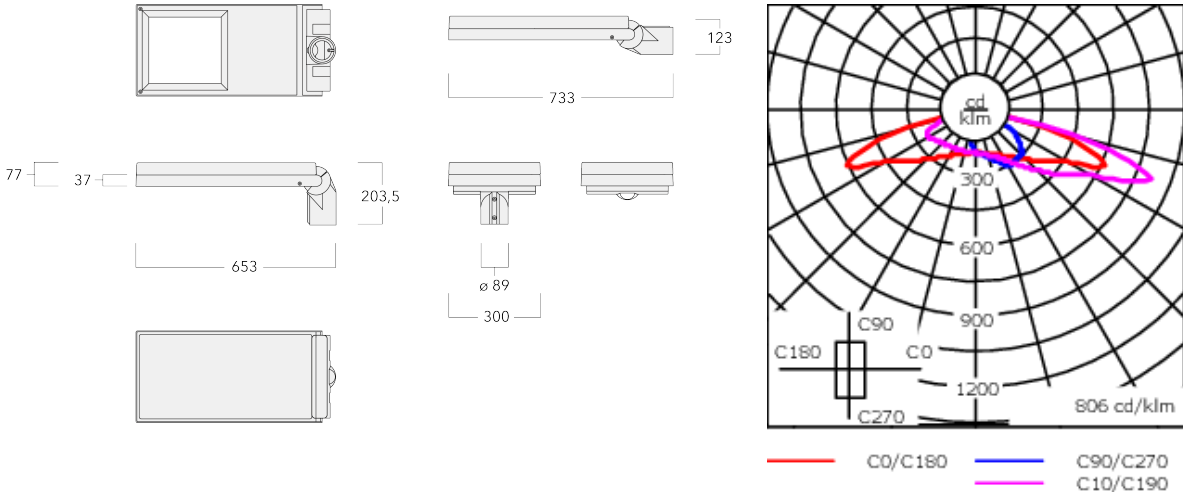

102-0814

we-ef

AFL130-ISP

Specifications

Material description

Body	Marine-grade, die-cast aluminium alloy
Lens	Non-reflective safety glass lens
Colors	 RAL9004 Black RAL9007 Grey Metallic RAL9016 White RAL8019 Dark Bronze
Gasket	CCG® Controlled Compression Gasket
Fasteners	PCS Polymer Coated Stainless Steel Hardware
Ingress protection	IP66
Impact resistance	IK08
Corrosion resistance	5CE
Windage	0.191 m²

Electrical description

Power supply	220-240V / 50-60 Hz
Driver / Ballast	Integral EC electronic converter. DALI
Power factor	> 0.9
Surge protection	6/6kV, optional 10kV

WE-EF LIGHTING USA, LLC

410-D Keystone Drive, 15086 Warrendale, PA 15086 - Phone: +1 724 742 0030
customersupport.usa@we-ef.com - <https://we-ef.com/us>
Subject to technical changes and errors. - Generated on 11/23/2024