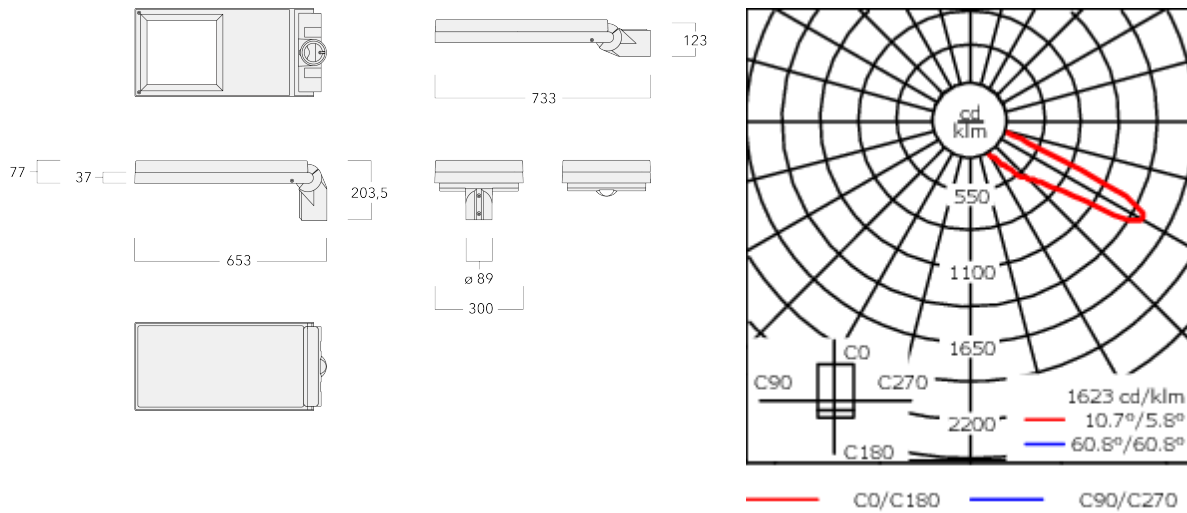

Specifications

Material description

Body	Marine-grade, die-cast aluminium alloy
Lens	Non-reflective safety glass lens
Colours	RAL9004 Signal black RAL9006 White aluminium RAL9007 Grey aluminium RAL7016 Anthracite grey RAL9016 Traffic white
Gasket	CCG® Controlled Compression Gasket
Fasteners	PCS Polymer Coated Stainless Steel Hardware
Ingress protection	IP66
Impact resistance	IK08
Corrosion resistance	5CE
Windage	0.191 m²

Electrical description

Power supply	220-240V / 50-60 Hz
Driver / Ballast	Integral EC electronic converter. DALI
Power factor	> 0.9
Surge protection	6/6kV, optional 10kV

Additional information

Lifetime	Ta=25° L90B10 > 90000h
Energy efficiency class	C-D (Light source)

WE-EF LEUCHTEN GmbH

Töpinger Straße 16, 29646 Bispingen, Germany - Phone: +49 5194 909-0
info@we-ef.com - <https://we-ef.com>

Subject to technical changes and errors. - Generated on 23/11/2024