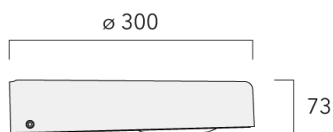

Spécifications

Description du matériel

Corps	Aluminium injecté sous pression
Lentille	IRC80 (IRC65 en 2200K). Optique ultra claire en silicone résistant aux UV, pas d'effet jaunissant.
Couleurs	tous les RAL disponibles
Visserie	Visserie imperdable inox avec traitement anti couple galvanique Delta Seal®.
IP	IP66
IK	IK08 (IK10 optional)
Protection contre la corrosion	Traitement anticorrosion avant peinture poudre polyester
Surface exposée au vent	0,05 m²

Description électrique

Alimentation électrique	Pilotage à déterminer à la commande : CLO (constant light output), AstroDIM, MainsDIM, StepDIM.
Driver	DALI
Power factor	> 0.9
Protection contre les surtensions	10 kV

WE-EF LUMIERE

ZAC de Chesnes Nord, 6 Rue de Brisson, CS80330, 38290 Satolas et Bonce - Téléphone: +33 4 74 99 14 44
info.france@we-ef.com - <https://we-ef.com/fr>

Sous réserve de modifications techniques et d'erreurs. - Généré le 03/04/2025