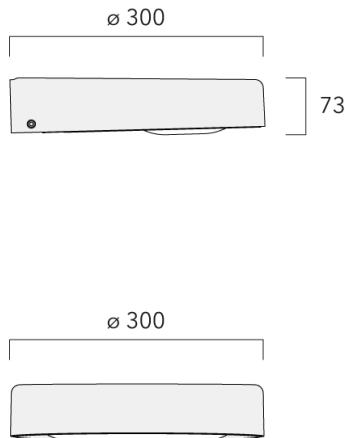

Specifications

Material description

Body	Aluminium injecté sous pression
Lens	IRC80 (IRC65 en 2200K). Optique ultra claire en silicone résistant aux UV, pas d'effet jaunissant.
Colors	
Fasteners	Visserie imperdable inox avec traitement anti couple galvanique Delta Seal®.
Ingress protection	IP66
Impact resistance	IK08 (IK10 optional)
Corrosion resistance	Traitement anticorrosion avant peinture poudre polyester
Windage	0,05 m²

Electrical description

Power supply	Pilotage à déterminer à la commande : CLO (constant light output), AstroDIM, MainsDIM, StepDIM.
Driver / Ballast	DALI
Power factor	> 0.9
Surge protection	10 kV

Additional information

Lifetime	Ta=30°L90 B10 > 100 000 heures

WE-EF LIGHTING USA, LLC

410-D Keystone Drive, 15086 Warrendale, PA 15086 - Phone: +1 724 742 0030

customersupport.usa@we-ef.com - <https://we-ef.com/us>

Subject to technical changes and errors. - Generated on 10/23/2024