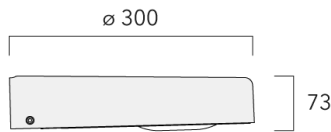

Specifications

Material description

Body	Aluminium injecté sous pression
Lens	IRC80 (IRC65 en 2200K). Optique ultra claire en silicone résistant aux UV, pas d'effet jaunissant.
Colours	
Fasteners	Visserie imperdable inox avec traitement anti couple galvanique Delta Seal®.
Ingress protection	IP66
Impact resistance	IK08 (IK10 optional)
Corrosion resistance	Traitement anticorrosion avant peinture poudre polyester
Windage	0,05 m²

Electrical description

Power supply	Pilotage à déterminer à la commande : CLO (constant light output), AstroDIM, MainsDIM, StepDIM.
Driver / Ballast	DALI
Power factor	> 0.9
Surge protection	10 kV

Additional information

Lifetime	Ta=30°L90 B10 > 100 000 heures