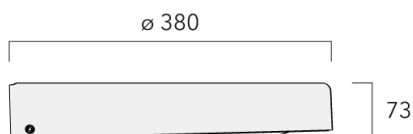

Specifications

Material description

Body	Aluminium injecté sous pression
Lens	IRC80 (IRC65 en 2200K). Optique ultra claire en silicone résistant aux UV, pas d'effet jaunissant.
Colors	
Fasteners	Visserie imperdable inox avec traitement anti couple galvanique Delta Seal®.
Ingress protection	IP66
Impact resistance	IK08 (IK10 en option)
Corrosion resistance	Traitement anticorrosion avant peinture poudre polyester
Windage	0,07m²

Electrical description

Power supply	Pilotage à déterminer à la commande : CLO (constant light output), AstroDIM, MainsDIM, StepDIM.
Driver / Ballast	DALI
Power factor	>0.9
Surge protection	10 kV

Additional information

Lifetime	Ta=30°L90 B10 > 100 000 heures

WE-EF LIGHTING USA, LLC

410-D Keystone Drive, 15086 Warrendale, PA 15086 - Phone: +1 724 742 0030

customersupport.usa@we-ef.com - <https://we-ef.com/us>

Subject to technical changes and errors. - Generated on 11/23/2024