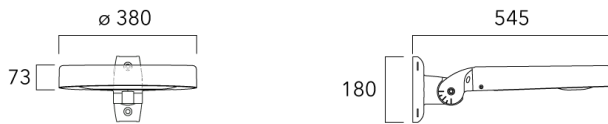

Fixation orientable murale

Description	Part ID	Weight (lb)
Fixation orientable murale ou milieu de mât pour ODO	841-9015	7.20

Fixation non-orientables top de mât

WE-EF LIGHTING USA, LLC

410-D Keystone Drive, 15086 Warrendale, PA 15086 - Phone: +1 724 742 0030

customersupport.usa@we-ef.com - <https://we-ef.com/us>

Subject to technical changes and errors. - Generated on 10/23/2024