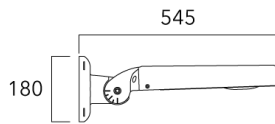

Subject to technical changes and errors. - Generated on 11/23/2024

8121-2208-4010

we-ef

ODO²

Fixation orientable murale

Description	Part ID	Weight (lb)
Fixation orientable murale ou milieu de mât pour ODO	841-9015	7.20