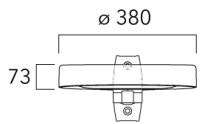

Subject to technical changes and errors. - Generated on 11/23/2024

8121-2208-4010

we-ef

ODO²

Fixation orientable murale

Description	Part ID	Weight (lb)
Fixation orientable murale ou milieu de mât pour ODO	841-9015	7.20