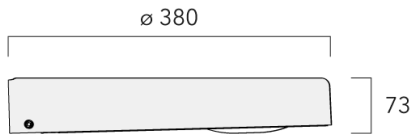

Specifications

Material description

Body	Aluminium injecté sous pression
Lens	IRC80 (IRC65 en 2200K). Optique ultra claire en silicone résistant aux UV, pas d'effet jaunissant.
Colors	
Fasteners	Visserie imperdable inox avec traitement anti couple galvanique Delta Seal®.
Ingress protection	IP66
Impact resistance	IK08 (IK10 en option)
Corrosion resistance	Traitement anticorrosion avant peinture poudre polyester
Windage	0,07m²

Electrical description

Power supply	Pilotage à déterminer à la commande : CLO (constant light output), AstroDIM, MainsDIM, StepDIM.
Driver / Ballast	DALI
Power factor	>0.9
Surge protection	10 kV

Additional information

Lifetime	Ta=30°L90 B10 > 100 000 heures

WE-EF LIGHTING USA, LLC

410-D Keystone Drive, 15086 Warrendale, PA 15086 - Phone: +1 724 742 0030

customersupport.usa@we-ef.com - <https://we-ef.com/us>

Subject to technical changes and errors. - Generated on 11/23/2024