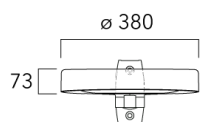

Fixation orientable murale

Description	Part ID	Weight (lb)
Fixation orientable murale ou milieu de mât pour ODO	841-9015	7.20

Fixation non-orientables top de mât

WE-EF LIGHTING USA, LLC

410-D Keystone Drive, 15086 Warrendale, PA 15086 - Phone: +1 724 742 0030

customersupport.usa@we-ef.com - <https://we-ef.com/us>

Subject to technical changes and errors. - Generated on 10/23/2024