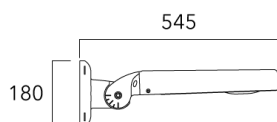

Fixation orientable murale

Description	Part ID	Weight (lb)
Fixation orientable murale ou milieu de mât pour ODO	841-9015	7.20

Fixation non-orientables top de mât

WE-EF LIGHTING USA, LLC

410-D Keystone Drive, 15086 Warrendale, PA 15086 - Phone: +1 724 742 0030

customersupport.usa@we-ef.com - <https://we-ef.com/us>

Subject to technical changes and errors. - Generated on 10/23/2024