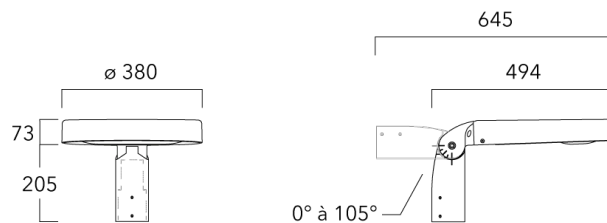

Fixation orientable murale

WE-EF LEUCHTEN GmbH

Töpinger Straße 16, 29646 Bispingen, Germany - Phone: +49 5194 909-0

info@we-ef.com - <https://we-ef.com>

Subject to technical changes and errors. - Generated on 23/10/2024