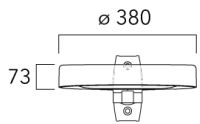

Subject to technical changes and errors. - Generated on 11/23/2024

8121-2211-4010

we-ef

ODO²

Fixation orientable murale

Description	Part ID	Weight (lb)
Fixation orientable murale ou milieu de mât pour ODO	841-9015	7.20