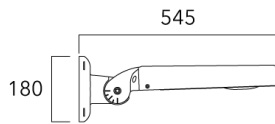

Subject to technical changes and errors. - Generated on 11/23/2024

8121-2211-4010

we-ef

ODO²

Fixation orientable murale

Description	Part ID	Weight (lb)
Fixation orientable murale ou milieu de mât pour ODO	841-9015	7.20