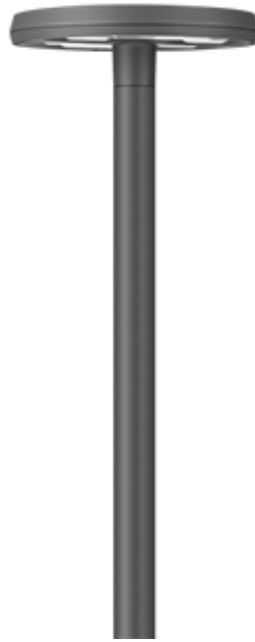

105-9876

RMT320 Two-sided - One circuit

**we-ef**

#### Description

IP66. IK09. Marine-grade, die-cast aluminium alloy. 5CE superior corrosion protection including PCS hardware. RFC™ Reflection Free Contour main lens. Silicone CCG® Controlled Compression Gasket. Luminaire is factory-sealed and does not need to be opened during installation.