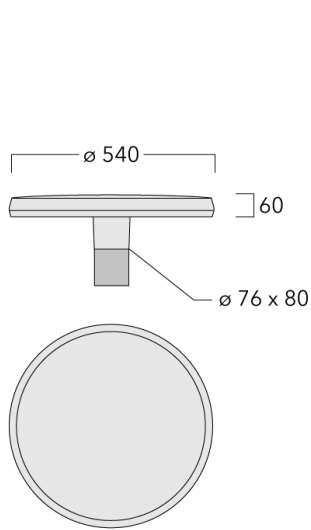

RMT320 Two-sided - One circuit

Specifications

Material description

Body	Marine-grade, die-cast aluminium alloy
Lens	RFC™ Reflection Free Contour main lens
Colours	RAL9004 Signal black RAL9007 Grey aluminium RAL7016 Anthracite grey RAL9016 Traffic white
Gasket	Silicone CCG® Controlled Compression Gasket
Fasteners	PCS hardware
Ingress protection	IP66
Impact resistance	IK09
Corrosion resistance	5CE

Electrical description

Power supply	220-240V / 50-60 Hz
Driver / Ballast	Integral electronic converter with DALI interface
Power factor	> 0.9

Additional information

Lifetime	Ta=25° L90B10 > 90000h
BUG Rating	Please see individual Spec Sheets for classification of Backlight, Uplight and Glare

WE-EF LIGHTING (Thailand) Co., Ltd.

57 Moo 5, Kingkaew Rd., Bangplee, 10540 Samutprakarn - Phone: +66 2 738 96 20 - Fax: +66 2 738 96 29

<https://we-ef.com/asia>

Subject to technical changes and errors. - Generated on 23/11/2024