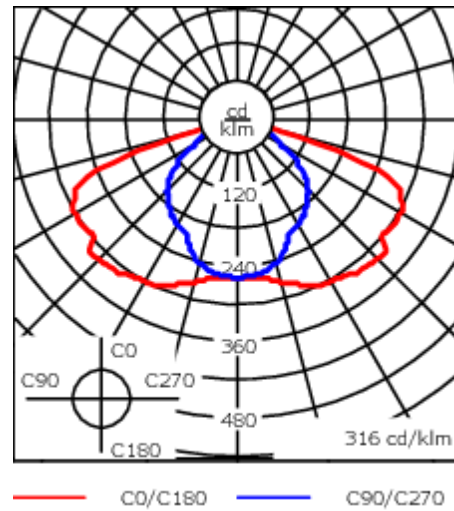

RMT320 Two-sided - One circuit

Specifications

Material description

Body	Marine-grade, die-cast aluminium alloy
Lens	RFC™ Reflection Free Contour main lens
Colours	RAL9004 Signal black RAL9007 Grey aluminium RAL7016 Anthracite grey RAL9016 Traffic white
Gasket	Silicone CCG® Controlled Compression Gasket
Fasteners	PCS hardware
Ingress protection	IP66
Impact resistance	IK09
Corrosion resistance	5CE

Electrical description

Power supply	220-240V / 50-60 Hz
Driver / Ballast	Integral electronic converter with DALI interface
Power factor	> 0.9

Additional information

Lifetime	Ta=25° L90B10 > 90000h
BUG Rating	Please see individual Spec Sheets for classification of Backlight, Uplight and Glare

WE-EF LIGHTING (Thailand) Co., Ltd.

57 Moo 5, Kingkaew Rd., Bangplee, 10540 Samutprakarn - Phone: +66 2 738 96 20 - Fax: +66 2 738 96 29

<https://we-ef.com/asia>

Subject to technical changes and errors. - Generated on 23/11/2024