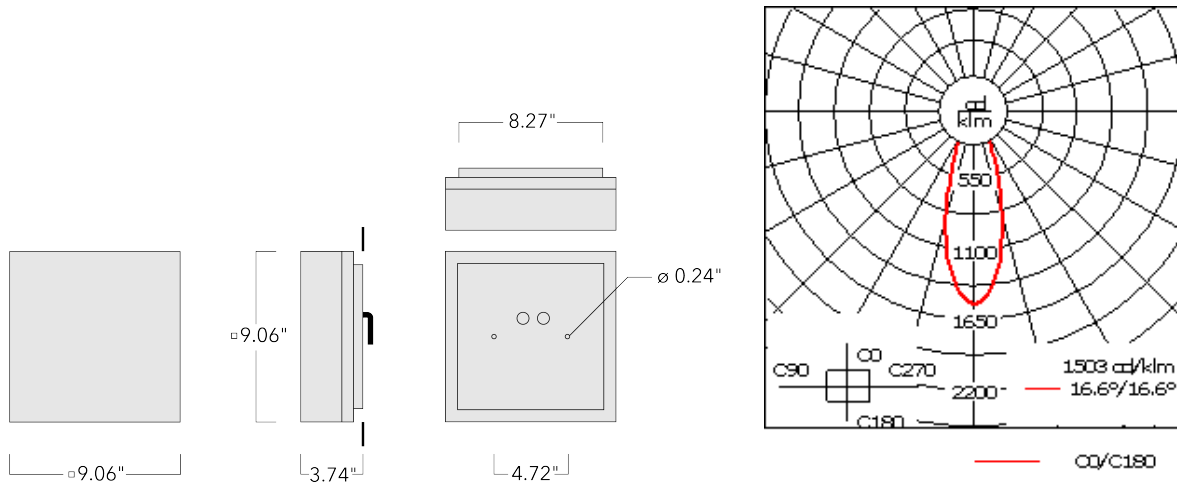

Specifications

Material description

Body	Luminaire body and lens frame constructed in die cast aluminum.
Lens	Clear tempered glass lens.
Colors	 RAL9004 Black RAL9007 Grey Metallic RAL9016 White RAL8019 Dark Bronze
Gasket	Silicone CCG® Controlled Compression Gasket
Fasteners	PCS polymer coated stainless steel
Ingress protection	IP66
Impact resistance	IK07
Corrosion resistance	5CE

Electrical description

Power supply	Integral [ECG] electronic driver 120V-277V. 0-10V dimmable, to be specified with order.
Driver / Ballast	Integral EC electronic converter

WE-EF LIGHTING USA, LLC

410-D Keystone Drive, 15086 Warrendale, PA 15086 - Phone: +1 724 742 0030
customersupport.usa@we-ef.com - <https://we-ef.com/us>
Subject to technical changes and errors. - Generated on 11/23/2024