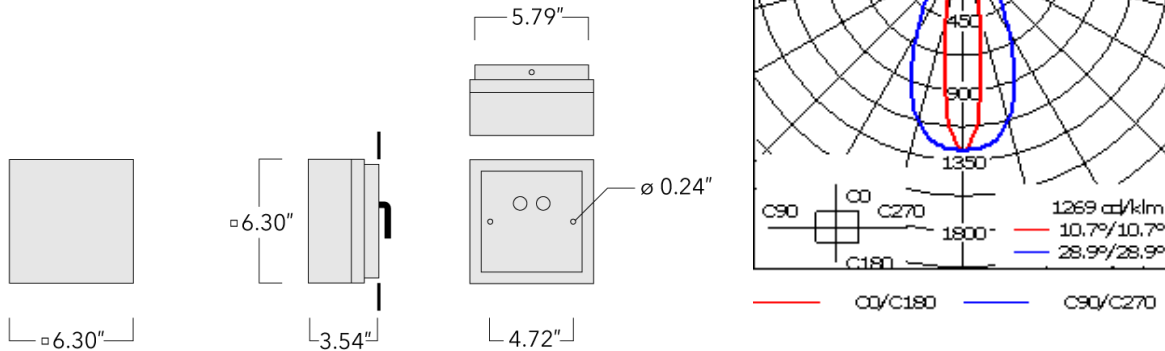

Specifications

Material description

Body	Luminaire body and lens frame constructed in die cast aluminum.
Lens	Clear tempered glass lens.
Colors	 RAL9004 Black RAL9007 Grey Metallic RAL9016 White RAL8019 Dark Bronze
Gasket	Silicone CCG® Controlled Compression Gasket
Fasteners	PCS polymer coated stainless steel
Ingress protection	IP66
Impact resistance	IK07
Corrosion resistance	5CE

Electrical description

Power supply	Integral [ECG] electronic driver 120V-277V. 0-10V dimmable, to be specified with order.
Driver / Ballast	Integral EC electronic converter

WE-EF LIGHTING USA, LLC

410-D Keystone Drive, 15086 Warrendale, PA 15086 - Phone: +1 724 742 0030

customersupport.usa@we-ef.com - <https://we-ef.com/us>

Subject to technical changes and errors. - Generated on 10/23/2024