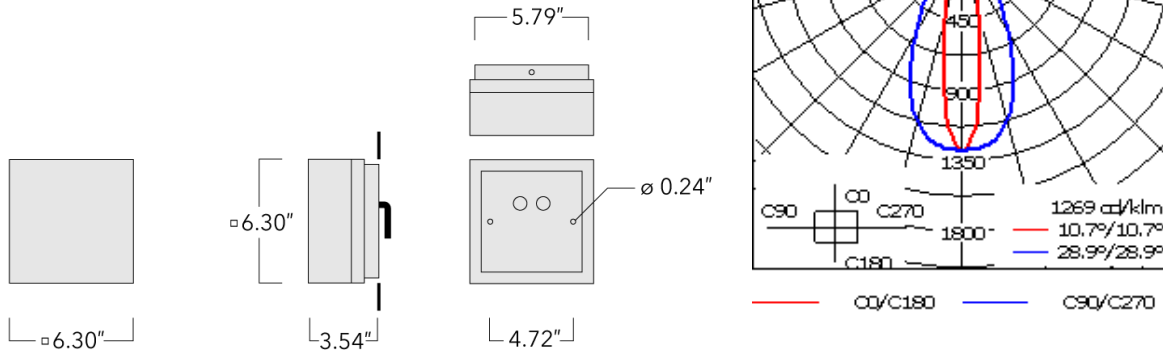

Specifications

Material description

Body	Luminaire body and lens frame constructed in die cast aluminum.
Lens	Clear tempered glass lens.
Colors	 RAL9004 Black RAL9007 Grey Metallic RAL9016 White RAL8019 Dark Bronze
Gasket	Silicone CCG® Controlled Compression Gasket
Fasteners	PCS polymer coated stainless steel
Ingress protection	IP66
Impact resistance	IK07
Corrosion resistance	5CE

Electrical description

Power supply	Integral [ECG] electronic driver 120V-277V. 0-10V dimmable, to be specified with order.
Driver / Ballast	Integral EC electronic converter

WE-EF LIGHTING USA, LLC

410-D Keystone Drive, 15086 Warrendale, PA 15086 - Phone: +1 724 742 0030

customersupport.usa@we-ef.com - <https://we-ef.com/us>

Subject to technical changes and errors. - Generated on 11/23/2024