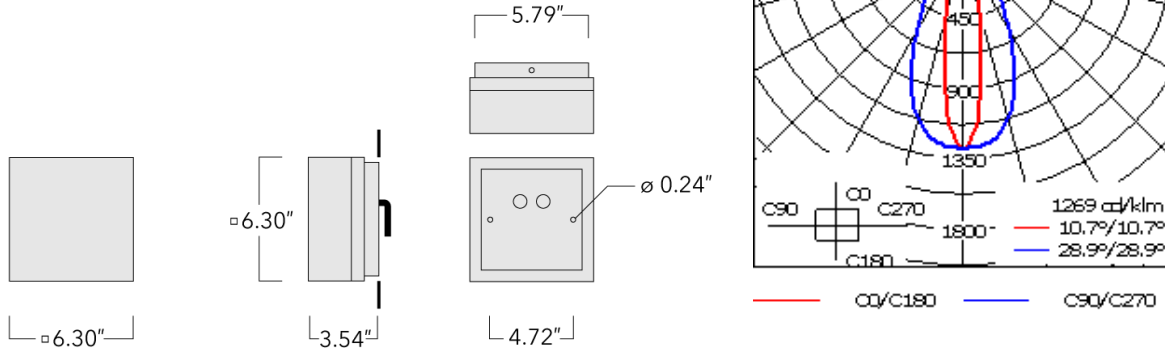

Specifications

Material description

Body	Luminaire body and lens frame constructed in die cast aluminum.
Lens	Clear tempered glass lens.
Colors	RAL9004 Black RAL9007 Grey Metallic RAL9016 White RAL8019 Dark Bronze
Gasket	Silicone CCG® Controlled Compression Gasket
Fasteners	PCS polymer coated stainless steel
Ingress protection	IP66
Impact resistance	IK07
Corrosion resistance	5CE

Electrical description

Power supply	Integral [ECG] electronic driver 120V-277V. 0-10V dimmable, to be specified with order.
Driver / Ballast	Integral EC electronic converter

WE-EF LIGHTING USA, LLC

410-D Keystone Drive, 15086 Warrendale, PA 15086 - Phone: +1 724 742 0030

customersupport.usa@we-ef.com - <https://we-ef.com/us>

Subject to technical changes and errors. - Generated on 10/23/2024