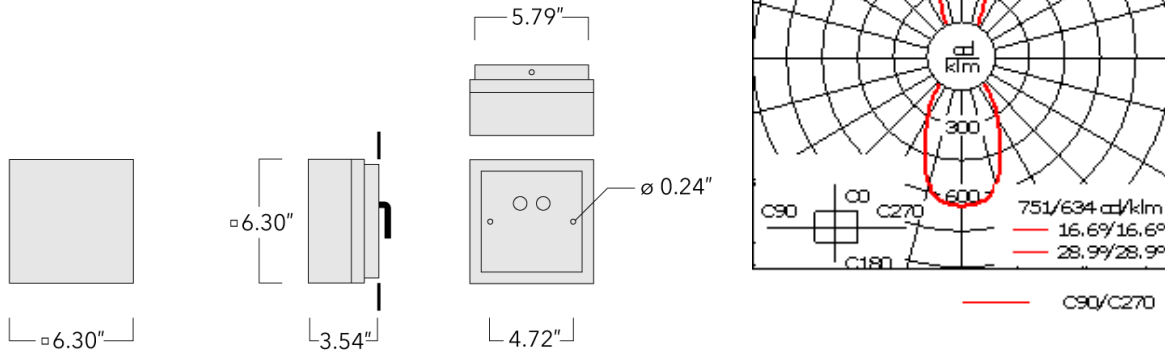

Specifications

Material description

Body	Luminaire body and lens frame constructed in die cast aluminum.
Lens	Clear tempered glass lens.
Colors	 RAL9004 Black RAL9007 Grey Metallic RAL9016 White RAL8019 Dark Bronze
Gasket	Silicone CCG® Controlled Compression Gasket
Fasteners	PCS polymer coated stainless steel
Ingress protection	IP66
Impact resistance	IK07
Corrosion resistance	5CE

Electrical description

Power supply	Integral [ECG] electronic driver 120V-277V. 0-10V dimmable, to be specified with order.
Driver / Ballast	Integral EC electronic converter

WE-EF LIGHTING USA, LLC

410-D Keystone Drive, 15086 Warrendale, PA 15086 - Phone: +1 724 742 0030
customersupport.usa@we-ef.com - <https://we-ef.com/us>
Subject to technical changes and errors. - Generated on 11/23/2024