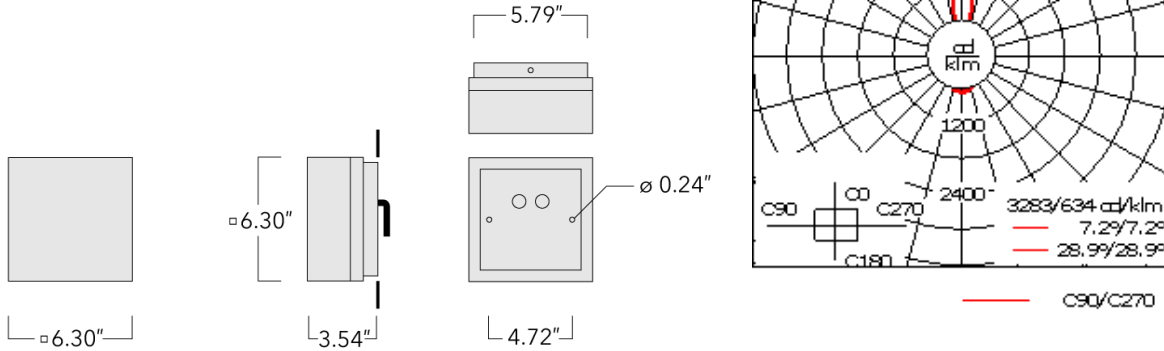

Specifications

Material description

Body	Luminaire body and lens frame constructed in die cast aluminum.
Lens	Clear tempered glass lens.
Colors	RAL9004 Black RAL9007 Grey Metallic RAL9016 White RAL8019 Dark Bronze
Gasket	Silicone CCG® Controlled Compression Gasket
Fasteners	PCS polymer coated stainless steel
Ingress protection	IP66
Impact resistance	IK07
Corrosion resistance	5CE

Electrical description

Power supply	Integral [ECG] electronic driver 120V-277V. 0-10V dimmable, to be specified with order.
Driver / Ballast	Integral EC electronic converter

WE-EF LIGHTING USA, LLC

410-D Keystone Drive, 15086 Warrendale, PA 15086 - Phone: +1 724 742 0030

customersupport.usa@we-ef.com - <https://we-ef.com/us>

Subject to technical changes and errors. - Generated on 10/23/2024