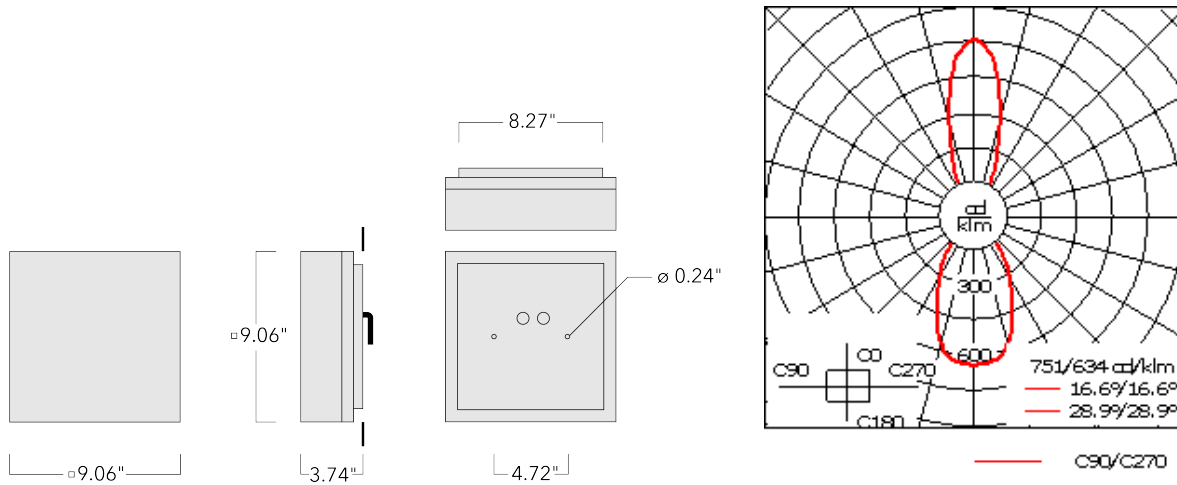

Specifications

Material description

Body	Luminaire body and lens frame constructed in die cast aluminum.
Lens	Clear tempered glass lens.
Colors	 RAL9004 Black RAL9007 Grey Metallic RAL9016 White RAL8019 Dark Bronze
Gasket	Silicone CCG® Controlled Compression Gasket
Fasteners	PCS polymer coated stainless steel
Ingress protection	IP66
Impact resistance	IK07
Corrosion resistance	5CE

Electrical description

Power supply	Integral [ECG] electronic driver 120V-277V. 0-10V dimmable, to be specified with order.
Driver / Ballast	Integral EC electronic converter

WE-EF LIGHTING USA, LLC