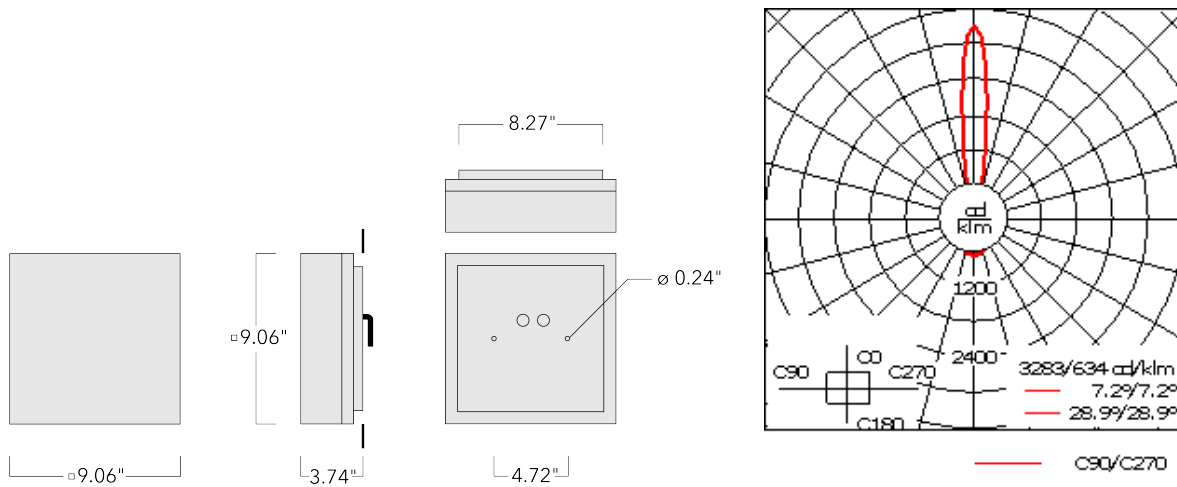

Specifications

Material description

Body	Luminaire body and lens frame constructed in die cast aluminum.
Lens	Clear tempered glass lens.
Colors	 RAL9004 Black RAL9007 Grey Metallic RAL9016 White RAL8019 Dark Bronze
Gasket	Silicone CCG® Controlled Compression Gasket
Fasteners	PCS polymer coated stainless steel
Ingress protection	IP66
Impact resistance	IK07
Corrosion resistance	5CE

Electrical description

Power supply	Integral [ECG] electronic driver 120V-277V. 0-10V dimmable, to be specified with order.
Driver / Ballast	Integral EC electronic converter

WE-EF LIGHTING USA, LLC