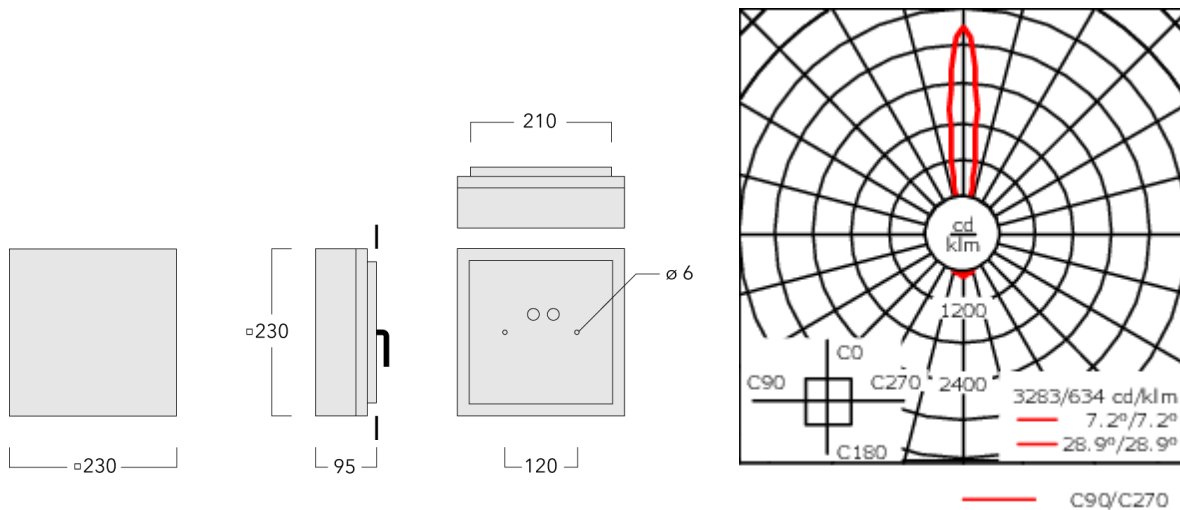

Description

IP66, Class I. IK07. Marine-grade, die-cast aluminium alloy. 5CE superior corrosion protection including PCS hardware. Safety glass lens. Silicone rubber gasket. Luminaire is factory-sealed and does not need to be opened during installation.

Integral EC electronic converter. Advanced thermal management protects LEDs while optimising lumens output. CAD-optimised optics for superior illumination and glare control. OLC® One LED Concept. Two cable entries. Optional 2200 K version up to max. 1050mA available. To be specified at time of ordering.

Luminaire can be mounted for up or down lighting.

Weight	3.10 kg
Light distribution	symmetric, narrow beam up and side throw down [E/S]
Light source	LED-2x6/24W / 700 mA - 4000 K
CRI	80
Power supply	EC
LEDs	12
Rated input power	27 W
Nominal Lumen (lm)	
LED Lumen	310
Total Lumen	3720
Tj	85
Rated lumens (lm)	
LED Lumen	215.7
Total Lumen	2588.7
Ta	25