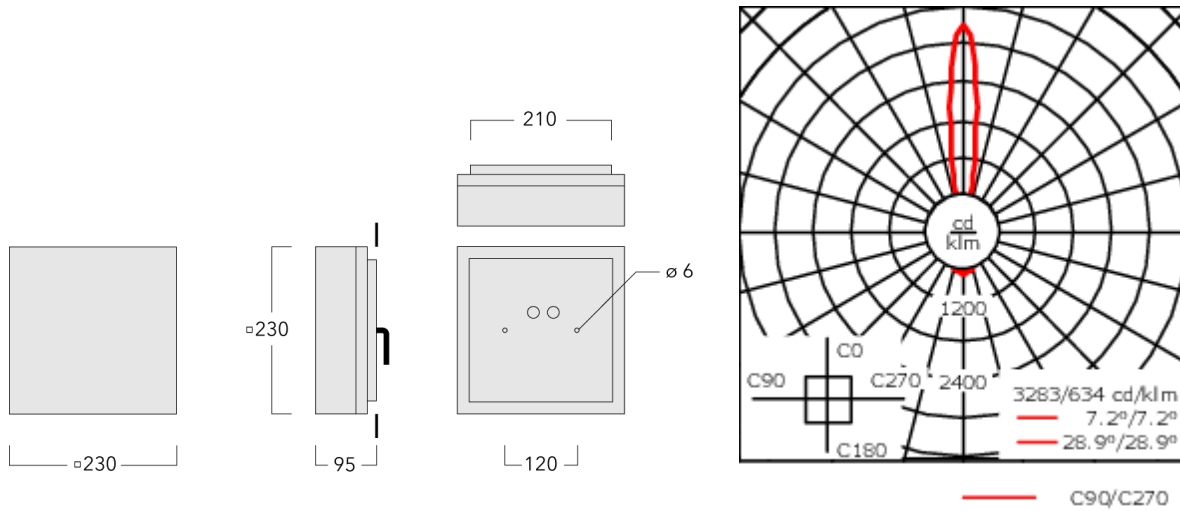

Specifications

Material description

Body	Marine-grade, die-cast aluminium alloy
Lens	Safety glass lens
Colours	RAL9004 Signal black RAL9007 Grey aluminium RAL7016 Anthracite grey RAL9016 Traffic white
Gasket	Silicone rubber gasket
Fasteners	PCS hardware
Ingress protection	IP66
Impact resistance	IK07
Corrosion resistance	5CE

Electrical description

Power supply	220-240V / 50-60 Hz
Driver / Ballast	Integral EC electronic converter

Additional information

Lifetime	Ta=25° L90B10 > 90000h