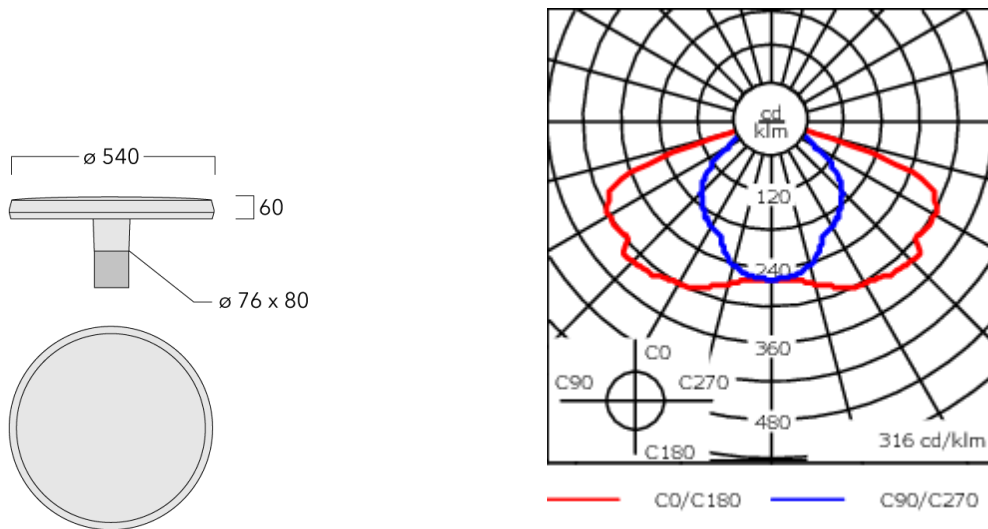

RMT320 Two-sided - One circuit

Specifications

Material description

Body	Marine-grade, die-cast aluminium alloy
Lens	RFC™ Reflection Free Contour main lens
Colours	RAL9004 Signal black RAL9007 Grey aluminium RAL7016 Anthracite grey RAL9016 Traffic white
Gasket	Silicone CCG® Controlled Compression Gasket
Fasteners	PCS hardware
Ingress protection	IP66
Impact resistance	IK09
Corrosion resistance	5CE

Electrical description

Power supply	220-240V / 50-60 Hz
Driver / Ballast	Integral electronic converter with DALI interface
Power factor	> 0.9

Additional information

Lifetime	Ta=25° L90B10 > 90000h
BUG Rating	Please see individual Spec Sheets for classification of Backlight, Uplight and Glare

WE-EF LIGHTING (Thailand) Co., Ltd.

57 Moo 5, Kingkaew Rd., Bangplee, 10540 Samutprakarn - Phone: +66 2 738 96 20 - Fax: +66 2 738 96 29

<https://we-ef.com/asia>

Subject to technical changes and errors. - Generated on 23/11/2024