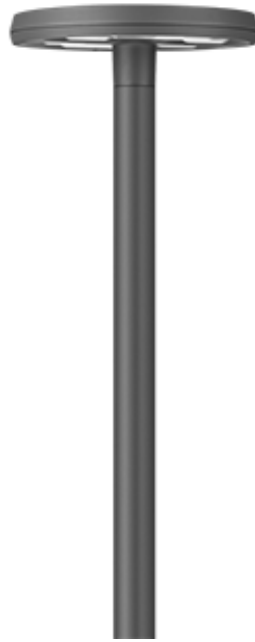

105-9884

RMT320 Two-sided - One circuit

**we-ef**

#### Description

IP66. IK09. Marine-grade, die-cast aluminium alloy. 5CE superior corrosion protection including PCS hardware. RFC™ Reflection Free Contour main lens. Silicone CCG® Controlled Compression Gasket. Luminaire is factory-sealed and does not need to be opened during installation.