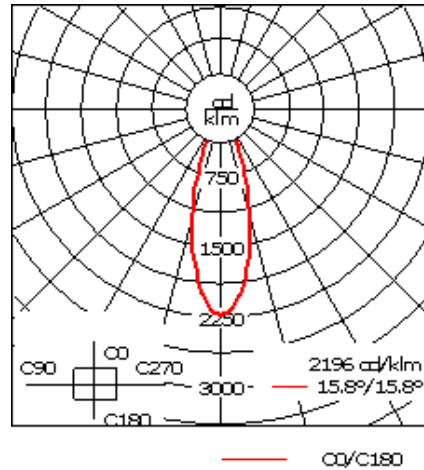

Specifications

Material description

Body	Luminaire body and lens frame constructed in die cast aluminum.
Lens	Tempered glass lens.
Colors	RAL9004 Black RAL9007 Grey Metallic RAL9016 White RAL8019 Dark Bronze
Gasket	Silicone rubber gasket
Fasteners	PCS polymer coated stainless steel
Ingress protection	IP65
Impact resistance	IK07
Corrosion resistance	5CE

Electrical description

Power supply	Integral [ECG] electronic driver 120V-277V. 0-10V dimmable, to be specified with order.
Driver / Ballast	Integral EC electronic converter

Additional information

Lifetime	Ta=25°/40° L90B10 > 90000h
Listings	ETL listed. Suitable for wet locations.

WE-EF LIGHTING USA, LLC

410-D Keystone Drive, 15086 Warrendale, PA 15086 - Phone: +1 724 742 0030
customersupport.usa@we-ef.com - <https://we-ef.com/us>
Subject to technical changes and errors. - Generated on 11/23/2024