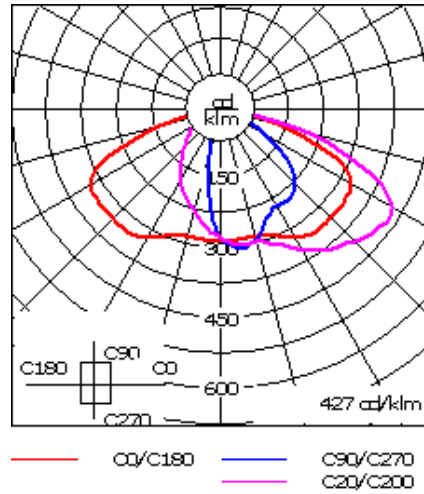

Specifications

Material description

Body	Luminaire body and lens frame constructed in die cast aluminum.
Lens	Tempered glass lens.
Colors	RAL9004 Black RAL9007 Grey Metallic RAL9016 White RAL8019 Dark Bronze
Gasket	Silicone rubber gasket
Fasteners	PCS polymer coated stainless steel
Ingress protection	IP65
Impact resistance	IK07
Corrosion resistance	5CE

Electrical description

Power supply	Integral [ECG] electronic driver 120V-277V. 0-10V dimmable, to be specified with order.
Driver / Ballast	Integral EC electronic converter

Additional information

Lifetime	Ta=25°/40° L90B10 > 90000h
Listings	ETL listed. Suitable for wet locations.

WE-EF LIGHTING USA, LLC

410-D Keystone Drive, 15086 Warrendale, PA 15086 - Phone: +1 724 742 0030
customersupport.usa@we-ef.com - <https://we-ef.com/us>
Subject to technical changes and errors. - Generated on 11/23/2024