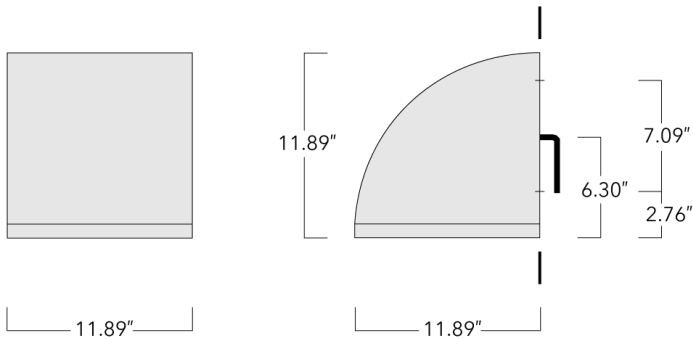

Specifications

Material description

Body	Luminaire body and lens frame constructed in die cast aluminum.
Lens	Tempered glass lens.
Colors	RAL9004 Black RAL9007 Grey Metallic RAL9016 White RAL8019 Dark Bronze
Gasket	Silicone rubber gasket
Fasteners	PCS polymer coated stainless steel
Ingress protection	IP65
Impact resistance	IK07
Corrosion resistance	5CE

Electrical description

Power supply	Integral [ECG] electronic driver 120V-277V. 0-10V dimmable, to be specified with order.
Driver / Ballast	Integral EC electronic converter

Additional information

Lifetime	Ta=25°/40° L90B10 > 90000h
Listings	ETL listed. Suitable for wet locations.

WE-EF LIGHTING USA, LLC

410-D Keystone Drive, 15086 Warrendale, PA 15086 - Phone: +1 724 742 0030
customersupport.usa@we-ef.com - <https://we-ef.com/us>
Subject to technical changes and errors. - Generated on 11/23/2024