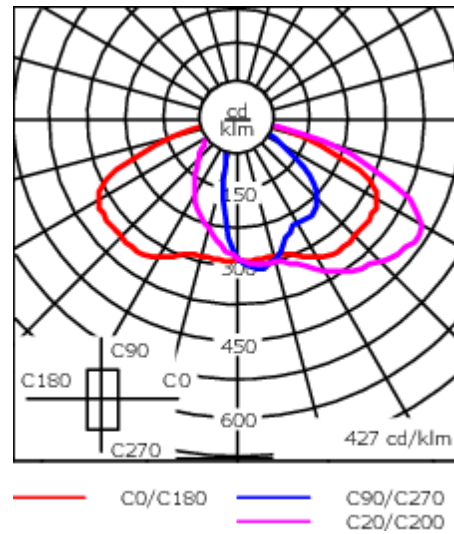

132-0547

OLV344 LED

we-ef

Specifications

Material description

Body	Marine-grade, die-cast aluminium alloy
Lens	Safety glass lens
Colours	RAL9004 Signal black RAL9007 Grey aluminium RAL7016 Anthracite grey RAL9016 Traffic white
Gasket	Silicone CCG® Controlled Compression Gasket
Fasteners	PCS Polymer Coated Stainless Steel Hardware
Ingress protection	IP65
Impact resistance	IK07
Corrosion resistance	5CE

Electrical description

Driver / Ballast	Integral EC electronic converter

Additional information

Lifetime	Ta=25° L90B10 > 90000h

WE-EF LIGHTING (Thailand) Co., Ltd.

57 Moo 5, Kingkaew Rd., Bangplee, 10540 Samutprakarn - Phone: +66 2 738 96 20 - Fax: +66 2 738 96 29

<https://we-ef.com/asia>

Subject to technical changes and errors. - Generated on 19/04/2025