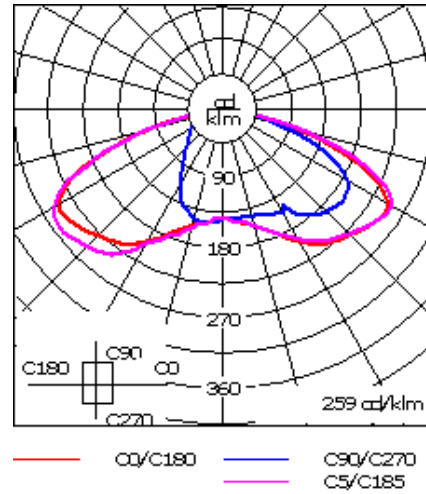

Specifications

Material description

Body	Luminaire body and lens frame constructed in die cast aluminum.
Lens	Tempered glass lens.
Colors	RAL9004 Black RAL9007 Grey Metallic RAL9016 White RAL8019 Dark Bronze
Gasket	Silicone rubber gasket
Fasteners	PCS polymer coated stainless steel
Ingress protection	IP65
Impact resistance	IK07
Corrosion resistance	5CE

Electrical description

Power supply	Integral [ECG] electronic driver 120V-277V. 0-10V dimmable, to be specified with order.
Driver / Ballast	Integral EC electronic converter

Additional information

Lifetime	Ta=25°/40° L90B10 > 90000h
Listings	ETL listed. Suitable for wet locations.

WE-EF LIGHTING USA, LLC

410-D Keystone Drive, 15086 Warrendale, PA 15086 - Phone: +1 724 742 0030
customersupport.usa@we-ef.com - <https://we-ef.com/us>
Subject to technical changes and errors. - Generated on 11/23/2024