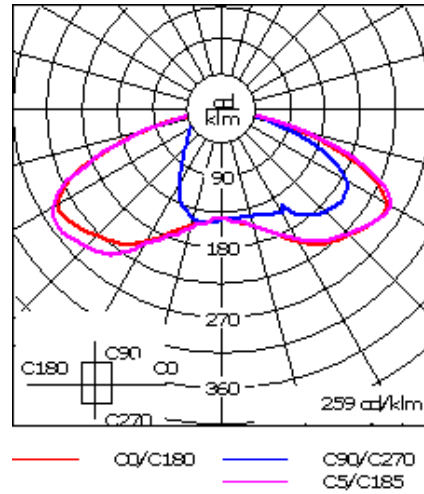

Specifications

Material description

Body	Luminaire body and lens frame constructed in die cast aluminum.
Lens	Tempered glass lens.
Colors	 RAL9004 Black RAL9007 Grey Metallic RAL9016 White RAL8019 Dark Bronze
Gasket	Silicone rubber gasket
Fasteners	PCS polymer coated stainless steel
Ingress protection	IP65
Impact resistance	IK07
Corrosion resistance	5CE

Electrical description

Power supply	Integral [ECG] electronic driver 120V-277V. 0-10V dimmable, to be specified with order.
Driver / Ballast	Integral EC electronic converter

Additional information

Lifetime	Ta=25°/40° L90B10 > 90000h
Listings	ETL listed. Suitable for wet locations.

WE-EF LIGHTING USA, LLC