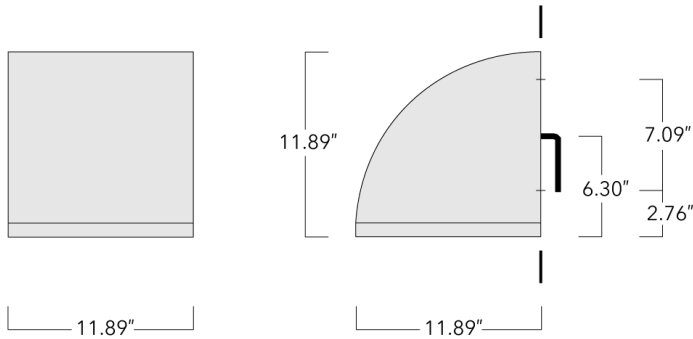

Specifications

Material description

Body	Luminaire body and lens frame constructed in die cast aluminum.
Lens	Tempered glass lens.
Colors	 RAL9004 Black RAL9007 Grey Metallic RAL9016 White RAL8019 Dark Bronze
Gasket	Silicone rubber gasket
Fasteners	PCS polymer coated stainless steel
Ingress protection	IP65
Impact resistance	IK07
Corrosion resistance	5CE

Electrical description

Power supply	Integral [ECG] electronic driver 120V-277V. 0-10V dimmable, to be specified with order.
Driver / Ballast	Integral EC electronic converter

Additional information

Lifetime	Ta=25°/40° L90B10 > 90000h
Listings	ETL listed. Suitable for wet locations.

WE-EF LIGHTING USA, LLC