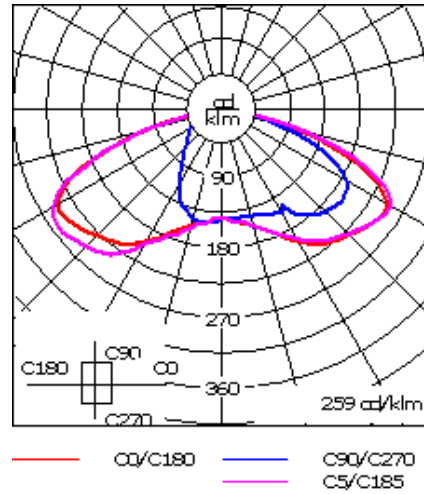

Specifications

Material description

Body	Luminaire body and lens frame constructed in die cast aluminum.
Lens	Tempered glass lens.
Colors	RAL9004 Black RAL9007 Grey Metallic RAL9016 White RAL8019 Dark Bronze
Gasket	Silicone rubber gasket
Fasteners	PCS polymer coated stainless steel
Ingress protection	IP65
Impact resistance	IK07
Corrosion resistance	5CE

Electrical description

Power supply	Integral [ECG] electronic driver 120V-277V. 0-10V dimmable, to be specified with order.
Driver / Ballast	Integral EC electronic converter

Additional information

Lifetime	Ta=25°/40° L90B10 > 90000h
Listings	ETL listed. Suitable for wet locations.

WE-EF LIGHTING USA, LLC

410-D Keystone Drive, 15086 Warrendale, PA 15086 - Phone: +1 724 742 0030

customersupport.usa@we-ef.com - <https://we-ef.com/us>

Subject to technical changes and errors. - Generated on 10/23/2024