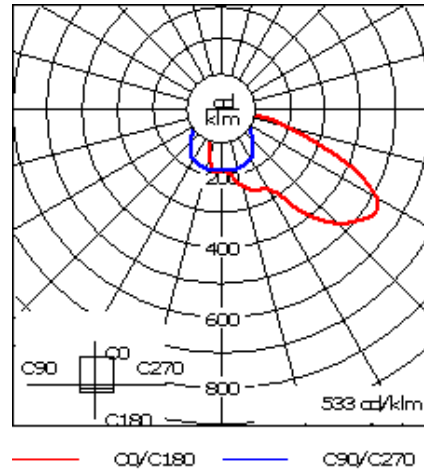

Specifications

Material description

Body	Luminaire body and lens frame constructed in die cast aluminum.
Lens	Tempered glass lens.
Colors	RAL9004 Black RAL9007 Grey Metallic RAL9016 White RAL8019 Dark Bronze
Gasket	Silicone rubber gasket
Fasteners	PCS polymer coated stainless steel
Ingress protection	IP65
Impact resistance	IK07
Corrosion resistance	5CE

Electrical description

Power supply	Integral [ECG] electronic driver 120V-277V. 0-10V dimmable, to be specified with order.
Driver / Ballast	Integral EC electronic converter

Additional information

Lifetime	Ta=25°/40° L90B10 > 90000h
Listings	ETL listed. Suitable for wet locations.

WE-EF LIGHTING USA, LLC

410-D Keystone Drive, 15086 Warrendale, PA 15086 - Phone: +1 724 742 0030
customersupport.usa@we-ef.com - <https://we-ef.com/us>
Subject to technical changes and errors. - Generated on 10/23/2024