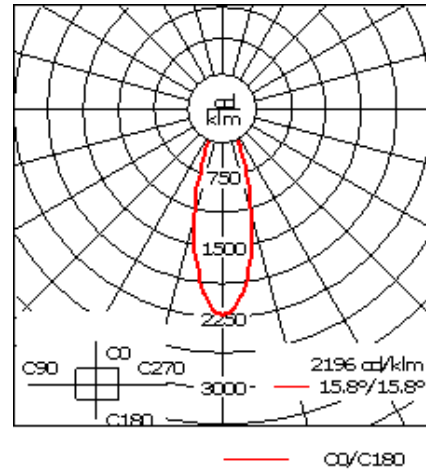

Specifications

Material description

Body	Luminaire body and lens frame constructed in die cast aluminum.
Lens	Tempered glass lens.
Colors	RAL9004 Black RAL9007 Grey Metallic RAL9016 White RAL8019 Dark Bronze
Gasket	Silicone rubber gasket
Fasteners	PCS polymer coated stainless steel
Ingress protection	IP65
Impact resistance	IK07
Corrosion resistance	5CE

Electrical description

Power supply	Integral [ECG] electronic driver 120V-277V. 0-10V dimmable, to be specified with order.
Driver / Ballast	Integral EC electronic converter

Additional information

Lifetime	Ta=25°/40° L90B10 > 90000h
Listings	ETL listed. Suitable for wet locations.

WE-EF LIGHTING USA, LLC

410-D Keystone Drive, 15086 Warrendale, PA 15086 - Phone: +1 724 742 0030
customersupport.usa@we-ef.com - <https://we-ef.com/us>
Subject to technical changes and errors. - Generated on 11/23/2024