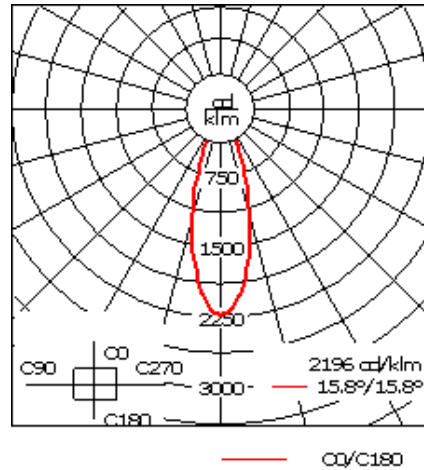

Specifications

Material description

Body	Luminaire body and lens frame constructed in die cast aluminum.
Lens	Tempered glass lens.
Colors	RAL9004 Black RAL9007 Grey Metallic RAL9016 White RAL8019 Dark Bronze
Gasket	Silicone rubber gasket
Fasteners	PCS polymer coated stainless steel
Ingress protection	IP65
Impact resistance	IK07
Corrosion resistance	5CE

Electrical description

Power supply	Integral [ECG] electronic driver 120V-277V. 0-10V dimmable, to be specified with order.
Driver / Ballast	Integral EC electronic converter

Additional information

Lifetime	Ta=25°/40° L90B10 > 90000h
Listings	ETL listed. Suitable for wet locations.

WE-EF LIGHTING USA, LLC

410-D Keystone Drive, 15086 Warrendale, PA 15086 - Phone: +1 724 742 0030
customersupport.usa@we-ef.com - <https://we-ef.com/us>
Subject to technical changes and errors. - Generated on 04/19/2025