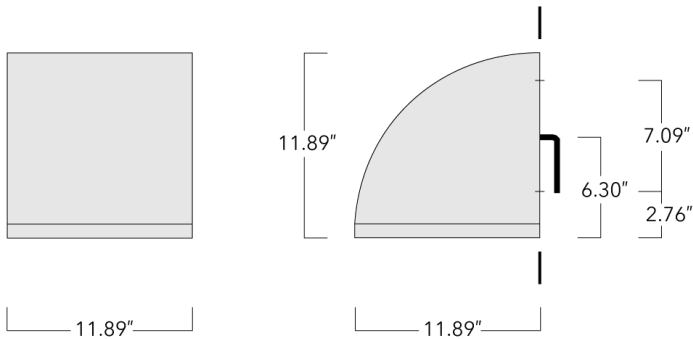

Specifications

Material description

Body	Luminaire body and lens frame constructed in die cast aluminum.
Lens	Tempered glass lens.
Colors	RAL9004 Black RAL9007 Grey Metallic RAL9016 White RAL8019 Dark Bronze
Gasket	Silicone rubber gasket
Fasteners	PCS polymer coated stainless steel
Ingress protection	IP65
Impact resistance	IK07
Corrosion resistance	5CE

Electrical description

Power supply	Integral [ECG] electronic driver 120V-277V. 0-10V dimmable, to be specified with order.
Driver / Ballast	Integral EC electronic converter

Additional information

Lifetime	Ta=25°/40° L90B10 > 90000h
Listings	ETL listed. Suitable for wet locations.

WE-EF LIGHTING USA, LLC

410-D Keystone Drive, 15086 Warrendale, PA 15086 - Phone: +1 724 742 0030
customersupport.usa@we-ef.com - <https://we-ef.com/us>
Subject to technical changes and errors. - Generated on 04/19/2025