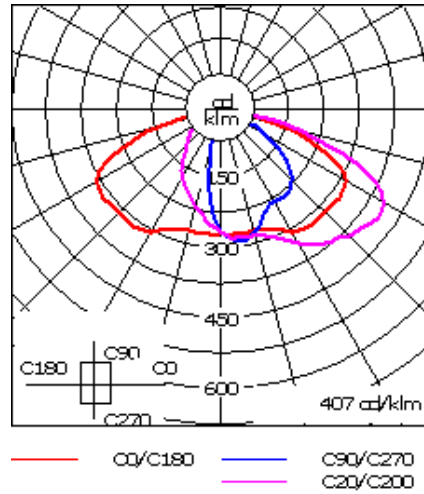

Specifications

Material description

Body	Luminaire body and lens frame constructed in die cast aluminum.
Lens	Tempered glass lens.
Colors	RAL9004 Black RAL9007 Grey Metallic RAL9016 White RAL8019 Dark Bronze
Gasket	Silicone rubber gasket
Fasteners	PCS polymer coated stainless steel
Ingress protection	IP65
Impact resistance	IK07
Corrosion resistance	5CE

Electrical description

Power supply	Integral [ECG] electronic driver 120V-277V. 0-10V dimmable, to be specified with order.
Driver / Ballast	Integral EC electronic converter

Additional information

Lifetime	Ta=25°/40° L90B10 > 90000h
Listings	ETL listed. Suitable for wet locations.

WE-EF LIGHTING USA, LLC

410-D Keystone Drive, 15086 Warrendale, PA 15086 - Phone: +1 724 742 0030
customersupport.usa@we-ef.com - <https://we-ef.com/us>
Subject to technical changes and errors. - Generated on 11/23/2024