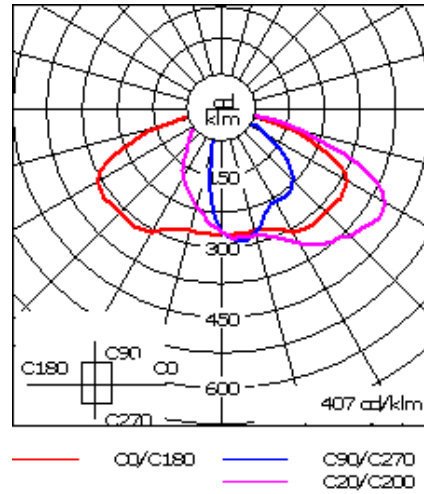

Specifications

Material description

Body	Luminaire body and lens frame constructed in die cast aluminum.
Lens	Tempered glass lens.
Colors	RAL9004 Black RAL9007 Grey Metallic RAL9016 White RAL8019 Dark Bronze
Gasket	Silicone rubber gasket
Fasteners	PCS polymer coated stainless steel
Ingress protection	IP65
Impact resistance	IK07
Corrosion resistance	5CE

Electrical description

Power supply	Integral [ECG] electronic driver 120V-277V. 0-10V dimmable, to be specified with order.
Driver / Ballast	Integral EC electronic converter

Additional information

Lifetime	Ta=25°/40° L90B10 > 90000h
Listings	ETL listed. Suitable for wet locations.

WE-EF LIGHTING USA, LLC

410-D Keystone Drive, 15086 Warrendale, PA 15086 - Phone: +1 724 742 0030
customersupport.usa@we-ef.com - <https://we-ef.com/us>
Subject to technical changes and errors. - Generated on 10/23/2024