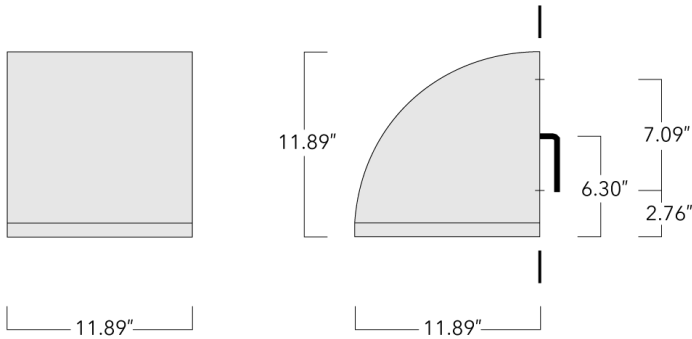

Specifications

Material description

Body	Luminaire body and lens frame constructed in die cast aluminum.
Lens	Tempered glass lens.
Colors	RAL9004 Black RAL9007 Grey Metallic RAL9016 White RAL8019 Dark Bronze
Gasket	Silicone rubber gasket
Fasteners	PCS polymer coated stainless steel
Ingress protection	IP65
Impact resistance	IK07
Corrosion resistance	5CE

Electrical description

Power supply	Integral [ECG] electronic driver 120V-277V. 0-10V dimmable, to be specified with order.
Driver / Ballast	Integral EC electronic converter

Additional information

Lifetime	Ta=25°/40° L90B10 > 90000h
Listings	ETL listed. Suitable for wet locations.

WE-EF LIGHTING USA, LLC

410-D Keystone Drive, 15086 Warrendale, PA 15086 - Phone: +1 724 742 0030

customersupport.usa@we-ef.com - <https://we-ef.com/us>

Subject to technical changes and errors. - Generated on 10/23/2024