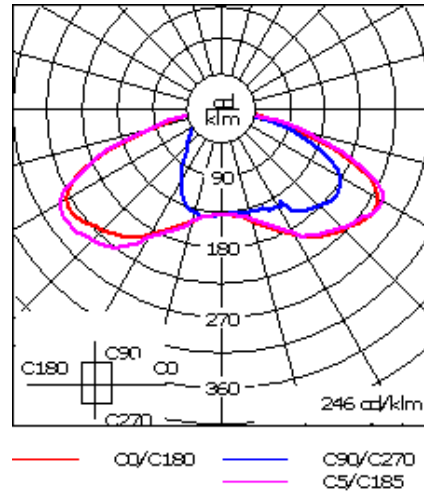

Specifications

Material description

Body	Luminaire body and lens frame constructed in die cast aluminum.
Lens	Tempered glass lens.
Colors	RAL9004 Black RAL9007 Grey Metallic RAL9016 White RAL8019 Dark Bronze
Gasket	Silicone rubber gasket
Fasteners	PCS polymer coated stainless steel
Ingress protection	IP65
Impact resistance	IK07
Corrosion resistance	5CE

Electrical description

Power supply	Integral [ECG] electronic driver 120V-277V. 0-10V dimmable, to be specified with order.
Driver / Ballast	Integral EC electronic converter

Additional information

Lifetime	Ta=25°/40° L90B10 > 90000h
Listings	ETL listed. Suitable for wet locations.

WE-EF LIGHTING USA, LLC

410-D Keystone Drive, 15086 Warrendale, PA 15086 - Phone: +1 724 742 0030

customersupport.usa@we-ef.com - <https://we-ef.com/us>

Subject to technical changes and errors. - Generated on 10/23/2024