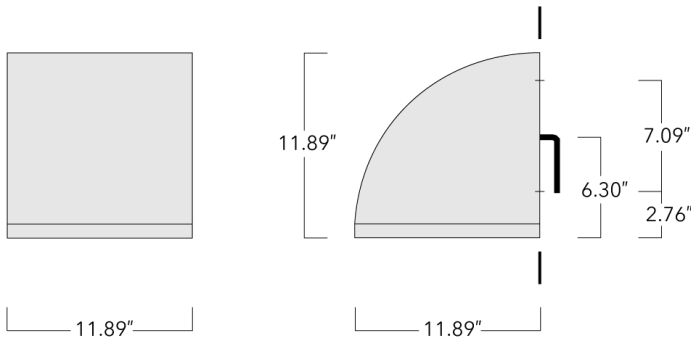

For DarkSky compliant configurations of this product, please find the spec sheet and DarkSky certificate in the library.

Weight	25.10 lb
Light distribution	[R65] Type IV Medium
Light source	LED-24/48W / 700 mA - 3000 K
CRI	80
Power supply	electronic gear
LEDs	24
Rated input power	54 W

**Nominal Lumen (lm)**

LED Lumen	290
Total Lumen	6960
Tj	85

**Rated lumens (lm)**

LED Lumen	207.1
Total Lumen	4969.4
Ta	25

**WE-EF LIGHTING USA, LLC**

410-D Keystone Drive, 15086 Warrendale, PA 15086 - Phone: +1 724 742 0030  
customersupport.usa@we-ef.com - <https://we-ef.com/us>  
Subject to technical changes and errors. - Generated on 11/23/2024