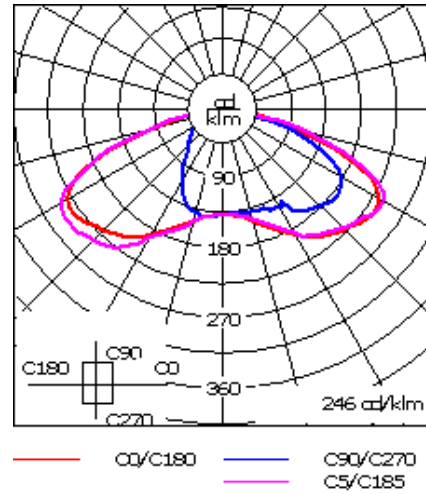

For DarkSky compliant configurations of this product, please find the spec sheet and DarkSky certificate in the library.

Weight	25.10 lb
Light distribution	[R65] Type IV Medium
Light source	LED-24/48W / 700 mA - 3000 K
CRI	80
Power supply	electronic gear
LEDs	24
Rated input power	54 W

**Nominal Lumen (lm)**

LED Lumen	290
Total Lumen	6960
Tj	85

**Rated lumens (lm)**

LED Lumen	207.1
Total Lumen	4969.4
Ta	25

**WE-EF LIGHTING USA, LLC**

410-D Keystone Drive, 15086 Warrendale, PA 15086 - Phone: +1 724 742 0030  
customersupport.usa@we-ef.com - <https://we-ef.com/us>  
Subject to technical changes and errors. - Generated on 11/23/2024