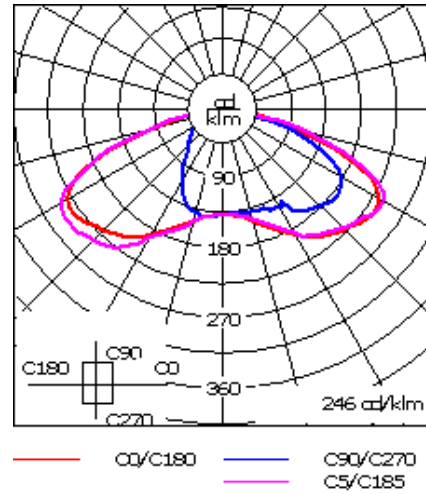

Specifications

Material description

Body	Luminaire body and lens frame constructed in die cast aluminum.
Lens	Tempered glass lens.
Colors	RAL9004 Black RAL9007 Grey Metallic RAL9016 White RAL8019 Dark Bronze
Gasket	Silicone rubber gasket
Fasteners	PCS polymer coated stainless steel
Ingress protection	IP65
Impact resistance	IK07
Corrosion resistance	5CE

Electrical description

Power supply	Integral [ECG] electronic driver 120V-277V. 0-10V dimmable, to be specified with order.
Driver / Ballast	Integral EC electronic converter

Additional information

Lifetime	Ta=25°/40° L90B10 > 90000h
Listings	ETL listed. Suitable for wet locations.

WE-EF LIGHTING USA, LLC

410-D Keystone Drive, 15086 Warrendale, PA 15086 - Phone: +1 724 742 0030
customersupport.usa@we-ef.com - <https://we-ef.com/us>
Subject to technical changes and errors. - Generated on 11/23/2024