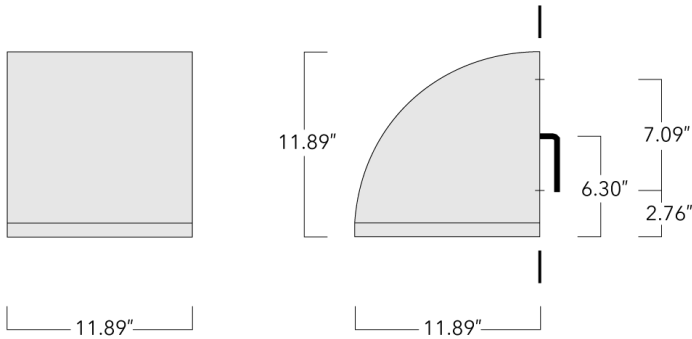

Specifications

Material description

Body	Luminaire body and lens frame constructed in die cast aluminum.
Lens	Tempered glass lens.
Colors	 RAL9004 Black RAL9007 Grey Metallic RAL9016 White RAL8019 Dark Bronze
Gasket	Silicone rubber gasket
Fasteners	PCS polymer coated stainless steel
Ingress protection	IP65
Impact resistance	IK07
Corrosion resistance	5CE

Electrical description

Power supply	Integral [ECG] electronic driver 120V-277V. 0-10V dimmable, to be specified with order.
Driver / Ballast	Integral EC electronic converter

Additional information

Lifetime	Ta=25°/40° L90B10 > 90000h
Listings	ETL listed. Suitable for wet locations.

WE-EF LIGHTING USA, LLC

410-D Keystone Drive, 15086 Warrendale, PA 15086 - Phone: +1 724 742 0030
customersupport.usa@we-ef.com - <https://we-ef.com/us>
Subject to technical changes and errors. - Generated on 10/23/2024