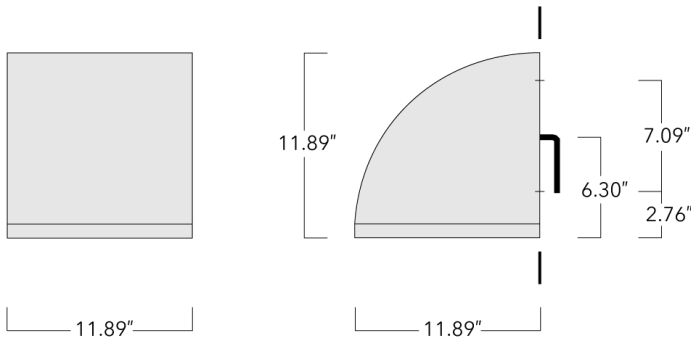

Specifications

Material description

Body	Luminaire body and lens frame constructed in die cast aluminum.
Lens	Tempered glass lens.
Colors	RAL9004 Black RAL9007 Grey Metallic RAL9016 White RAL8019 Dark Bronze
Gasket	Silicone rubber gasket
Fasteners	PCS polymer coated stainless steel
Ingress protection	IP65
Impact resistance	IK07
Corrosion resistance	5CE

Electrical description

Power supply	Integral [ECG] electronic driver 120V-277V. 0-10V dimmable, to be specified with order.
Driver / Ballast	Integral EC electronic converter

Additional information

Lifetime	Ta=25°/40° L90B10 > 90000h
Listings	ETL listed. Suitable for wet locations.

WE-EF LIGHTING USA, LLC

410-D Keystone Drive, 15086 Warrendale, PA 15086 - Phone: +1 724 742 0030
customersupport.usa@we-ef.com - <https://we-ef.com/us>
Subject to technical changes and errors. - Generated on 11/23/2024