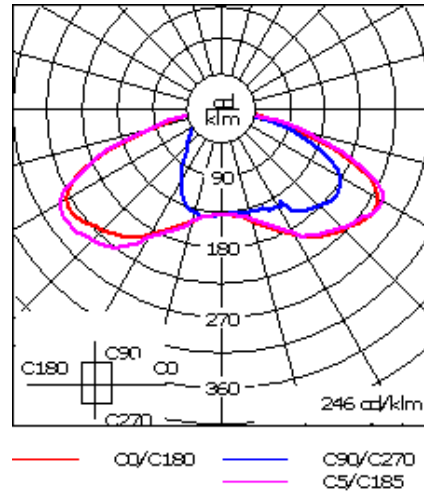

Specifications

Material description

Body	Luminaire body and lens frame constructed in die cast aluminum.
Lens	Tempered glass lens.
Colors	 RAL9004 Black RAL9007 Grey Metallic RAL9016 White RAL8019 Dark Bronze
Gasket	Silicone rubber gasket
Fasteners	PCS polymer coated stainless steel
Ingress protection	IP65
Impact resistance	IK07
Corrosion resistance	5CE

Electrical description

Power supply	Integral [ECG] electronic driver 120V-277V. 0-10V dimmable, to be specified with order.
Driver / Ballast	Integral EC electronic converter

Additional information

Lifetime	Ta=25°/40° L90B10 > 90000h
Listings	ETL listed. Suitable for wet locations.

WE-EF LIGHTING USA, LLC

410-D Keystone Drive, 15086 Warrendale, PA 15086 - Phone: +1 724 742 0030
customersupport.usa@we-ef.com - <https://we-ef.com/us>
Subject to technical changes and errors. - Generated on 10/23/2024