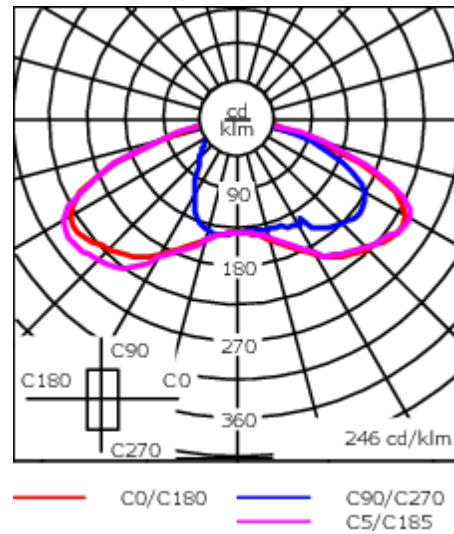

132-0559

OLV344 LED

we-ef

Specifications

Material description

Body	Marine-grade, die-cast aluminium alloy
Lens	Safety glass lens
Colours	RAL9004 Signal black RAL9007 Grey aluminium RAL7016 Anthracite grey RAL9016 Traffic white
Gasket	Silicone CCG® Controlled Compression Gasket
Fasteners	PCS Polymer Coated Stainless Steel Hardware
Ingress protection	IP65
Impact resistance	IK07
Corrosion resistance	5CE

Electrical description

Driver / Ballast	Integral EC electronic converter

Additional information

Lifetime	Ta=25° L90B10 > 90000h

WE-EF LIGHTING (Thailand) Co., Ltd.

57 Moo 5, Kingkaew Rd., Bangplee, 10540 Samutprakarn - Phone: +66 2 738 96 20 - Fax: +66 2 738 96 29

<https://we-ef.com/asia>

Subject to technical changes and errors. - Generated on 23/10/2024