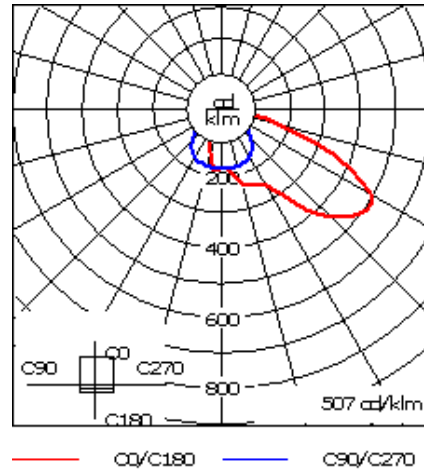

Specifications

Material description

Body	Luminaire body and lens frame constructed in die cast aluminum.
Lens	Tempered glass lens.
Colors	RAL9004 Black RAL9007 Grey Metallic RAL9016 White RAL8019 Dark Bronze
Gasket	Silicone rubber gasket
Fasteners	PCS polymer coated stainless steel
Ingress protection	IP65
Impact resistance	IK07
Corrosion resistance	5CE

Electrical description

Power supply	Integral [ECG] electronic driver 120V-277V. 0-10V dimmable, to be specified with order.
Driver / Ballast	Integral EC electronic converter

Additional information

Lifetime	Ta=25°/40° L90B10 > 90000h
Listings	ETL listed. Suitable for wet locations.

WE-EF LIGHTING USA, LLC

410-D Keystone Drive, 15086 Warrendale, PA 15086 - Phone: +1 724 742 0030

customersupport.usa@we-ef.com - <https://we-ef.com/us>

Subject to technical changes and errors. - Generated on 10/23/2024