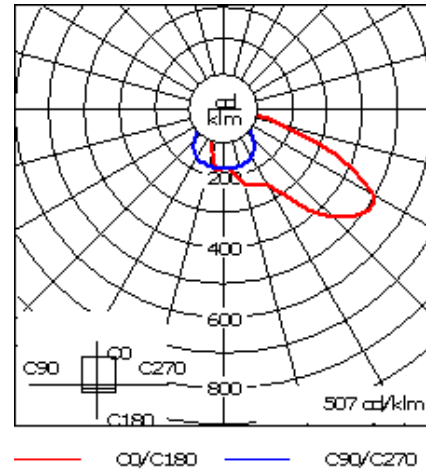

Specifications

Material description

Body	Luminaire body and lens frame constructed in die cast aluminum.
Lens	Tempered glass lens.
Colors	RAL9004 Black RAL9007 Grey Metallic RAL9016 White RAL8019 Dark Bronze
Gasket	Silicone rubber gasket
Fasteners	PCS polymer coated stainless steel
Ingress protection	IP65
Impact resistance	IK07
Corrosion resistance	5CE

Electrical description

Power supply	Integral [ECG] electronic driver 120V-277V. 0-10V dimmable, to be specified with order.
Driver / Ballast	Integral EC electronic converter

Additional information

Lifetime	Ta=25°/40° L90B10 > 90000h
Listings	ETL listed. Suitable for wet locations.

WE-EF LIGHTING USA, LLC

410-D Keystone Drive, 15086 Warrendale, PA 15086 - Phone: +1 724 742 0030

customersupport.usa@we-ef.com - <https://we-ef.com/us>

Subject to technical changes and errors. - Generated on 10/23/2024