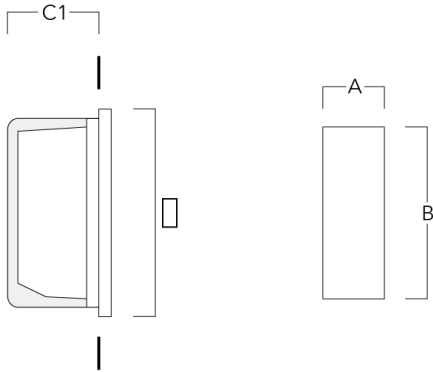

133-0323

SVO259 LED

we-ef

Mounting Accessories

Installation blackout

Description	Part ID	A	B	C1
Installation blackout BST25-I	133-0076	10.51"	5.19"	5.12"

WE-EF LIGHTING USA, LLC

410-D Keystone Drive, 15086 Warrendale, PA 15086 - Phone: +1 724 742 0030

customersupport.usa@we-ef.com - <https://we-ef.com/us>

Subject to technical changes and errors. - Generated on 10/23/2024