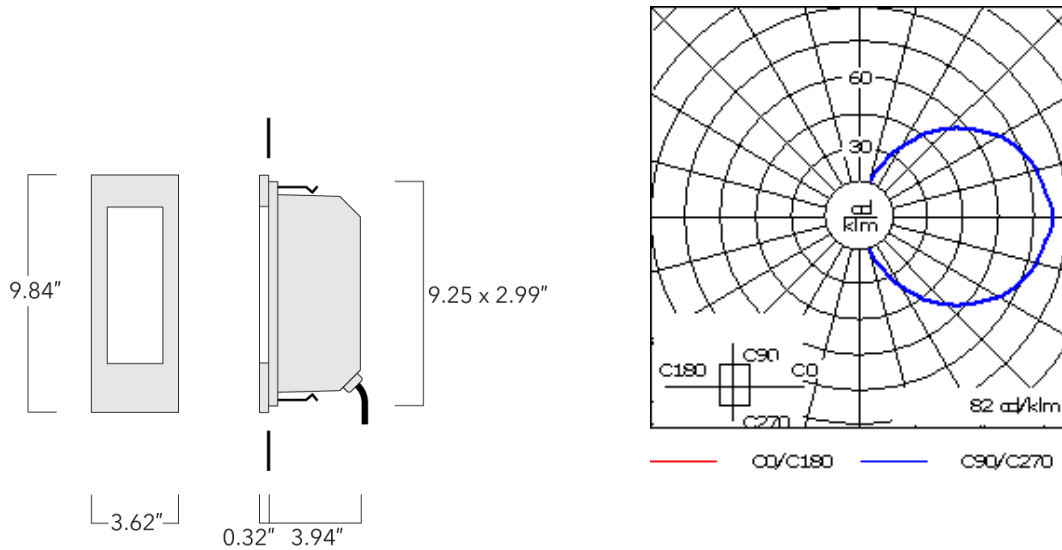

Specifications

Material description

Body	Luminaire body and lens frame constructed in die cast aluminum.
Lens	Opal polycarbonate lens.
Colors	RAL9004 Black RAL9007 Grey Metallic RAL9016 White RAL8019 Dark Bronze
Gasket	Silicone rubber gasket
Fasteners	PCS polymer coated stainless steel
Ingress protection	IP55
Impact resistance	IK10
Corrosion resistance	5CE

Electrical description

Power supply	Integral [ECG] electronic driver 120V-277V. 0-10V dimmable, to be specified with order.
Driver / Ballast	Integral EC electronic converter

WE-EF LIGHTING USA, LLC

410-D Keystone Drive, 15086 Warrendale, PA 15086 - Phone: +1 724 742 0030

customersupport.usa@we-ef.com - <https://we-ef.com/us>

Subject to technical changes and errors. - Generated on 10/23/2024