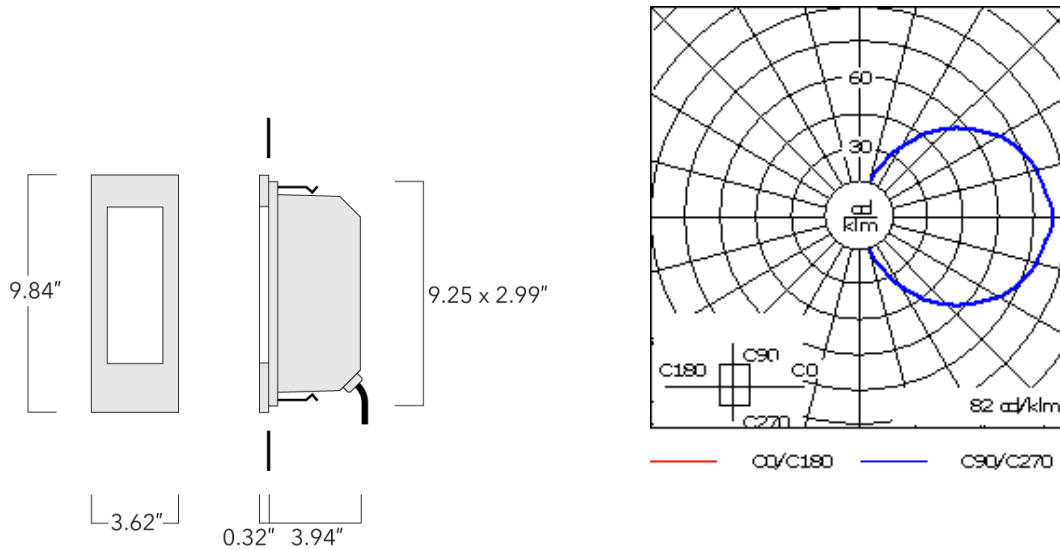

Specifications

Material description

Body	Luminaire body and lens frame constructed in die cast aluminum.
Lens	Opal polycarbonate lens.
Colors	RAL9004 Black RAL9007 Grey Metallic RAL9016 White RAL8019 Dark Bronze
Gasket	Silicone rubber gasket
Fasteners	PCS polymer coated stainless steel
Ingress protection	IP55
Impact resistance	IK10
Corrosion resistance	5CE

Electrical description

Power supply	Integral [ECG] electronic driver 120V-277V. 0-10V dimmable, to be specified with order.
Driver / Ballast	Integral EC electronic converter

WE-EF LIGHTING USA, LLC

410-D Keystone Drive, 15086 Warrendale, PA 15086 - Phone: +1 724 742 0030

customersupport.usa@we-ef.com - <https://we-ef.com/us>

Subject to technical changes and errors. - Generated on 10/23/2024