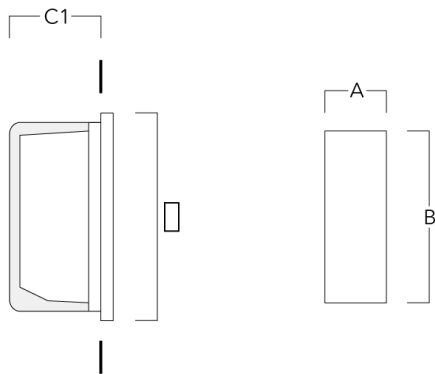

133-0325

SVO259 LED

we-ef

Mounting Accessories

Installation blackout

Description	Part ID	A	B	C1
Installation blackout BST25-I	133-0076	10.51"	5.19"	5.12"

WE-EF LIGHTING USA, LLC

410-D Keystone Drive, 15086 Warrendale, PA 15086 - Phone: +1 724 742 0030

customersupport.usa@we-ef.com - <https://we-ef.com/us>

Subject to technical changes and errors. - Generated on 10/23/2024